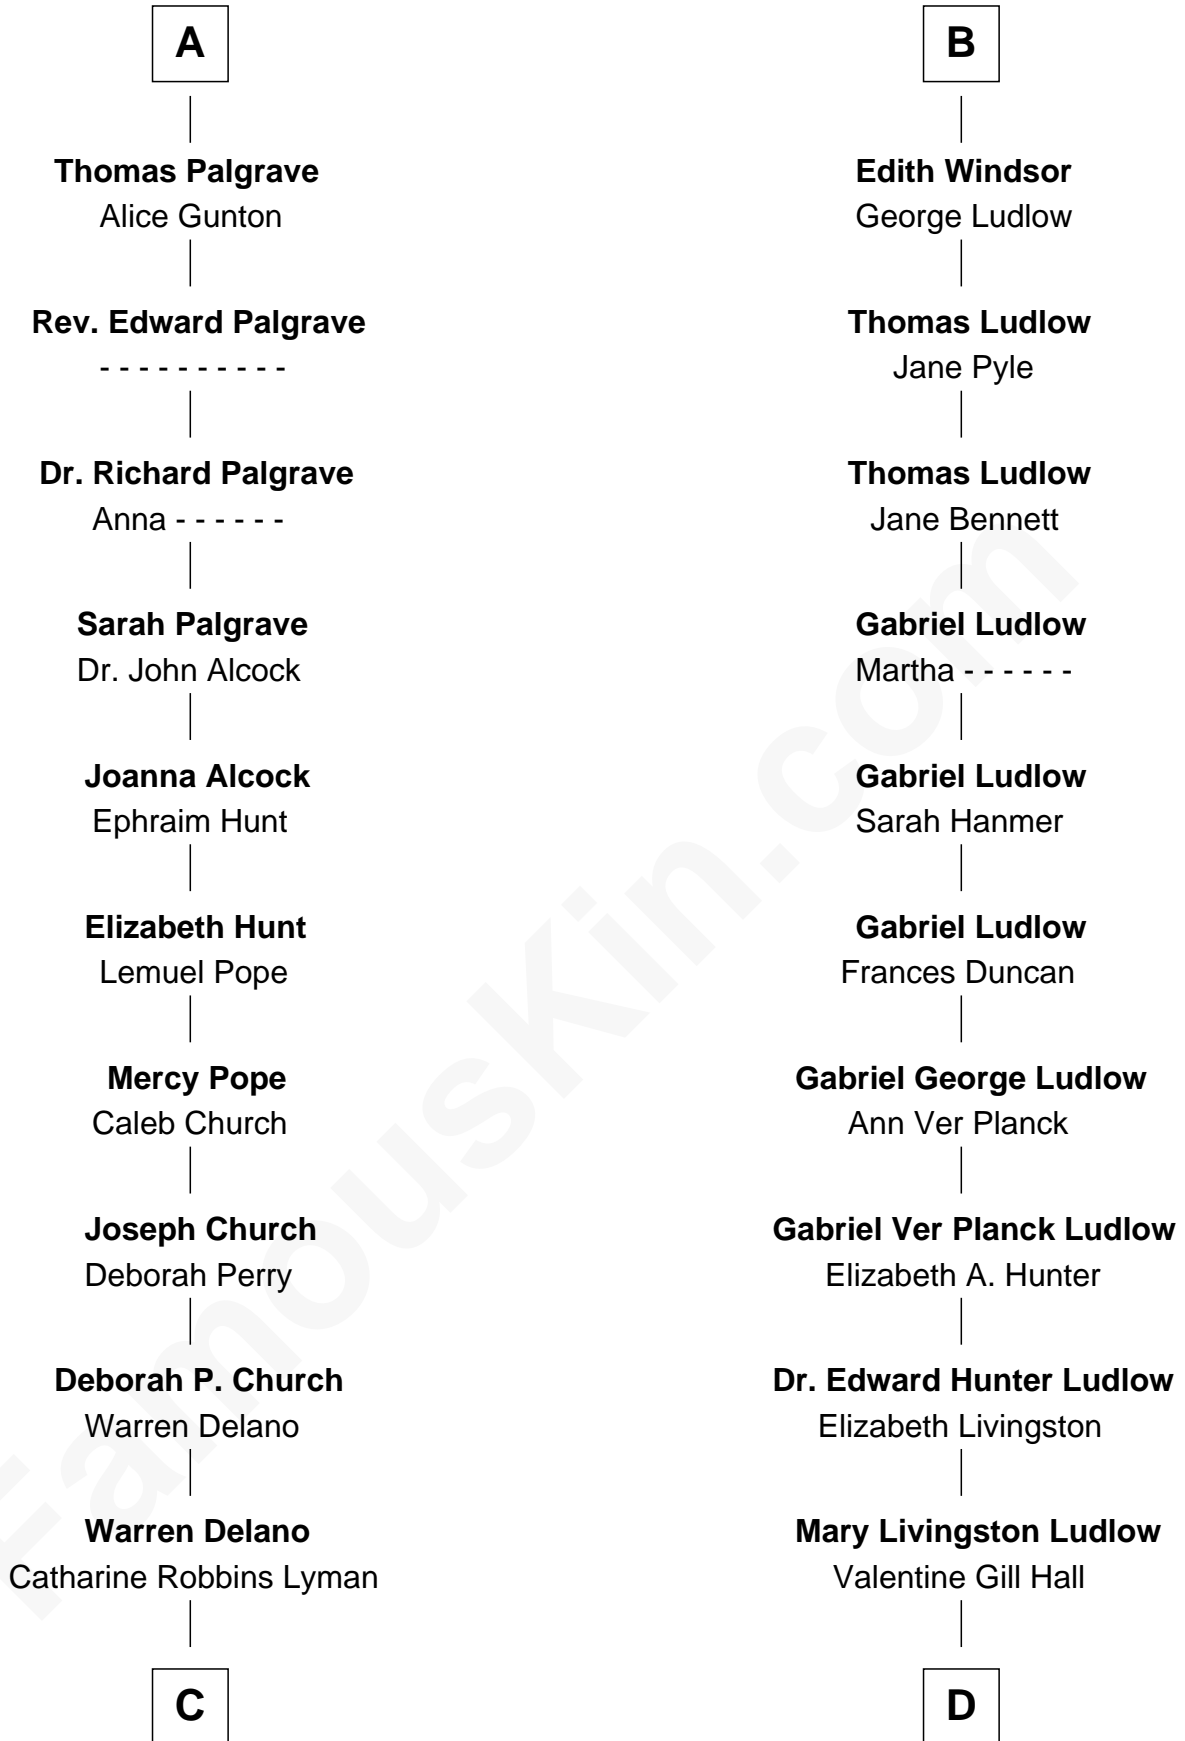

FamousKin.com

Relationship Chart of

Franklin D. Roosevelt

32nd U.S. President

18th cousin of

Eleanor Roosevelt

First Lady of President Franklin D. Roosevelt

Humphrey de Bohun

Elizabeth Plantagenet

Sir William de Bohun
Elizabeth de Badlesmere

Elizabeth de Bohun
Sir Richard Fitzalan

Elizabeth Fitzalan
Sir Robert Goushill

Elizabeth Goushill
Sir Robert Wingfield

Elizabeth Wingfield
Sir William Brandon

Eleanor Brandon
John Glemham

Anne Glemham
Henry Palgrave

A

Margaret de Bohun
Sir Hugh de Courtnay

Elizabeth de Courtnay
Sir Andrew Luttrell

Sir Hugh Luttrell
Catherine de Beaumont

Elizabeth Luttrell
John Stratton

Elizabeth Stratton
John Andrews

Elizabeth Andrews
Sir Thomas de Windsor

Sir Andrews de Windsor
Elizabeth Blount

B

C

Sara Delano
James Roosevelt

Franklin D. Roosevelt
32nd U.S. President

D