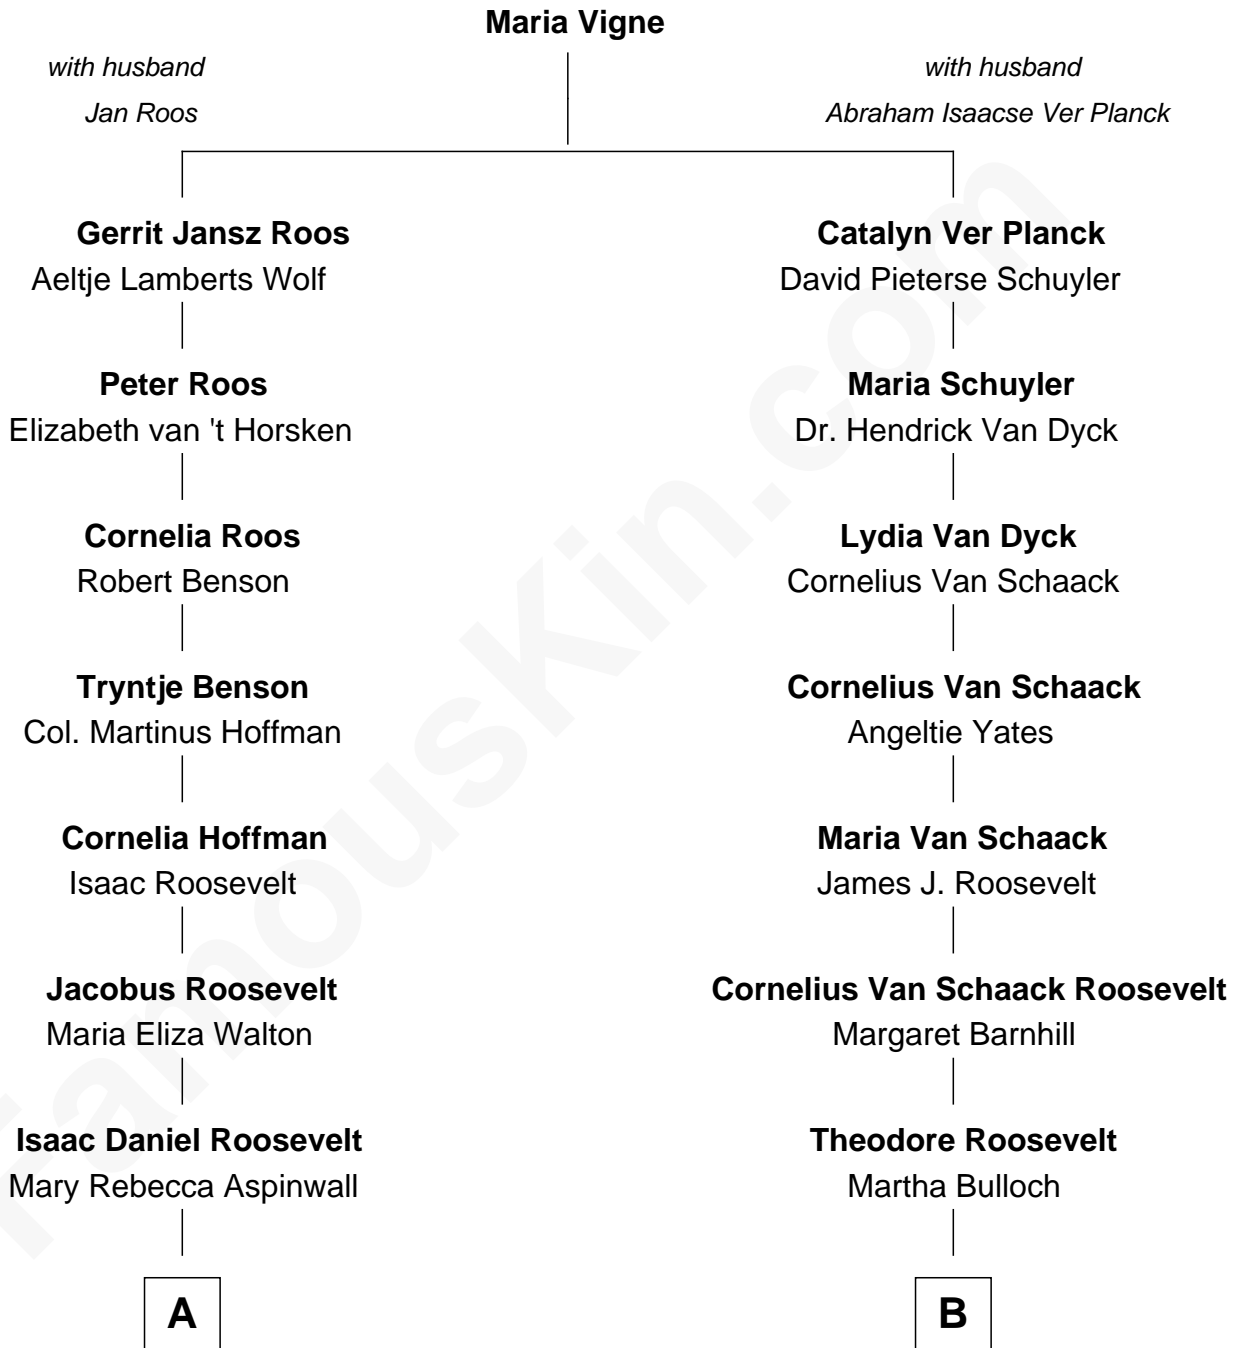

FamousKin.com
Relationship Chart of
Franklin D. Roosevelt
32nd U.S. President

8th cousin of
Eleanor Roosevelt
First Lady of President Franklin D. Roosevelt

FamousKin.com