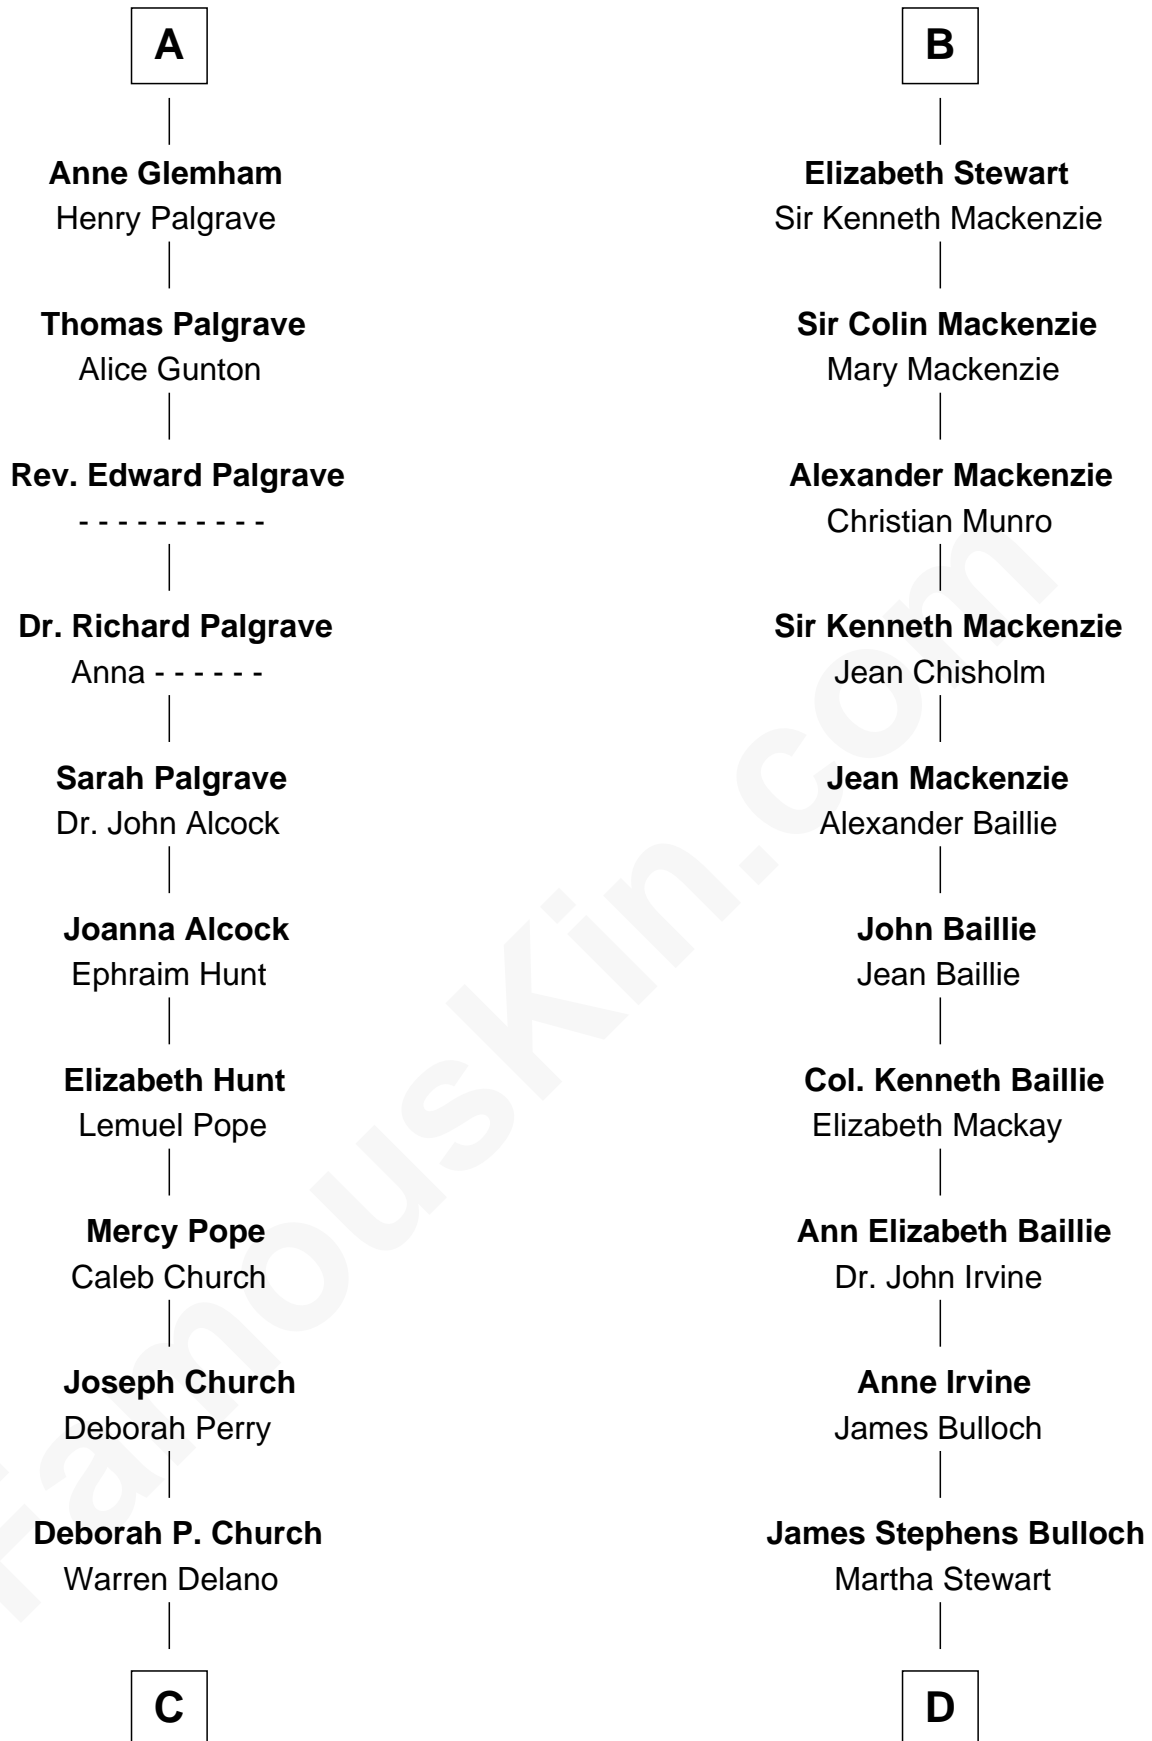

FamousKin.com
Relationship Chart of
Franklin D. Roosevelt
32nd U.S. President

18th cousin 1 time removed of
Theodore Roosevelt
26th U.S. President

C

Warren Delano
Catharine Robbins Lyman

Sara Delano
James Roosevelt

Franklin D. Roosevelt
32nd U.S. President

D

Martha Bulloch
Theodore Roosevelt

Theodore Roosevelt
26th U.S. President

FamousKin.com