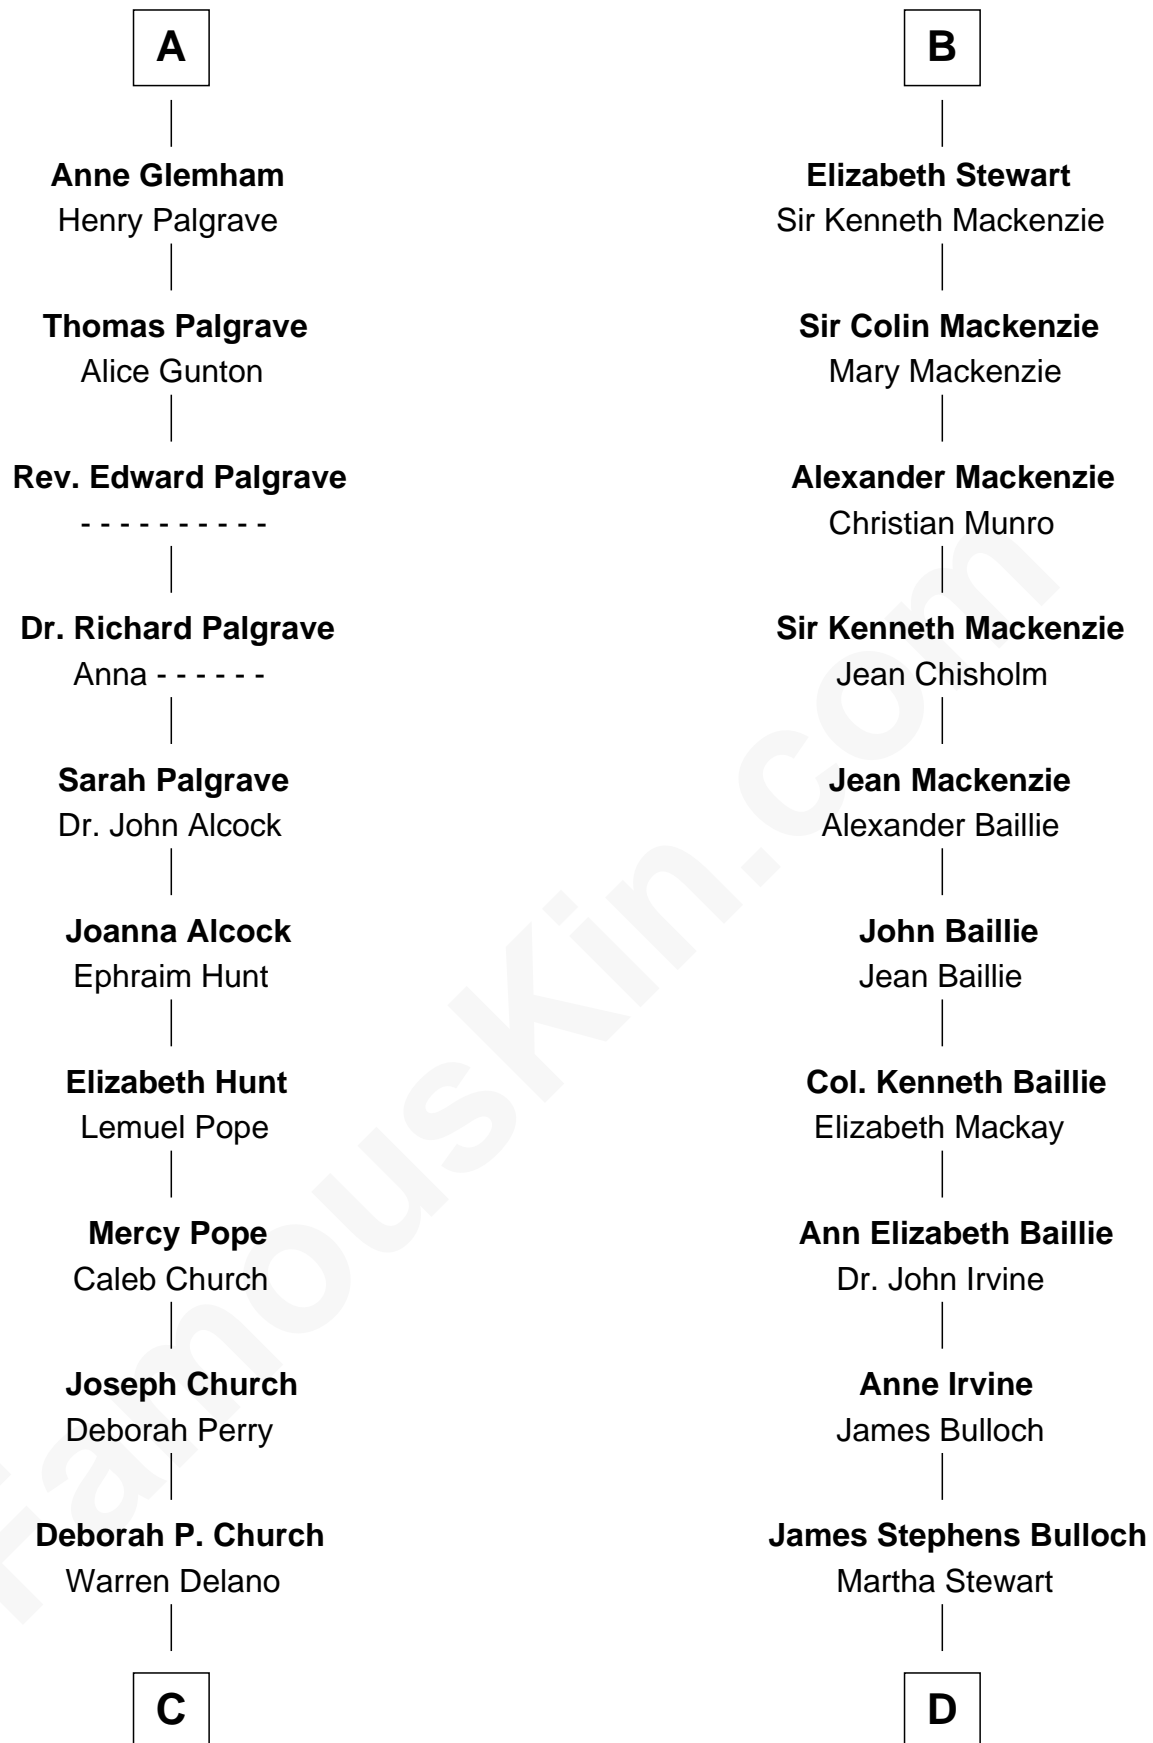

FamousKin.com
Relationship Chart of
Franklin D. Roosevelt
32nd U.S. President

18th cousin 1 time removed of
Theodore Roosevelt
26th U.S. President

Sir Patrick de Chaworth
 Isabella de Beauchamp

C

Warren Delano
Catharine Robbins Lyman

Sara Delano
James Roosevelt

Franklin D. Roosevelt
32nd U.S. President

D

Martha Bulloch
Theodore Roosevelt

Theodore Roosevelt
26th U.S. President

FamousKin.com