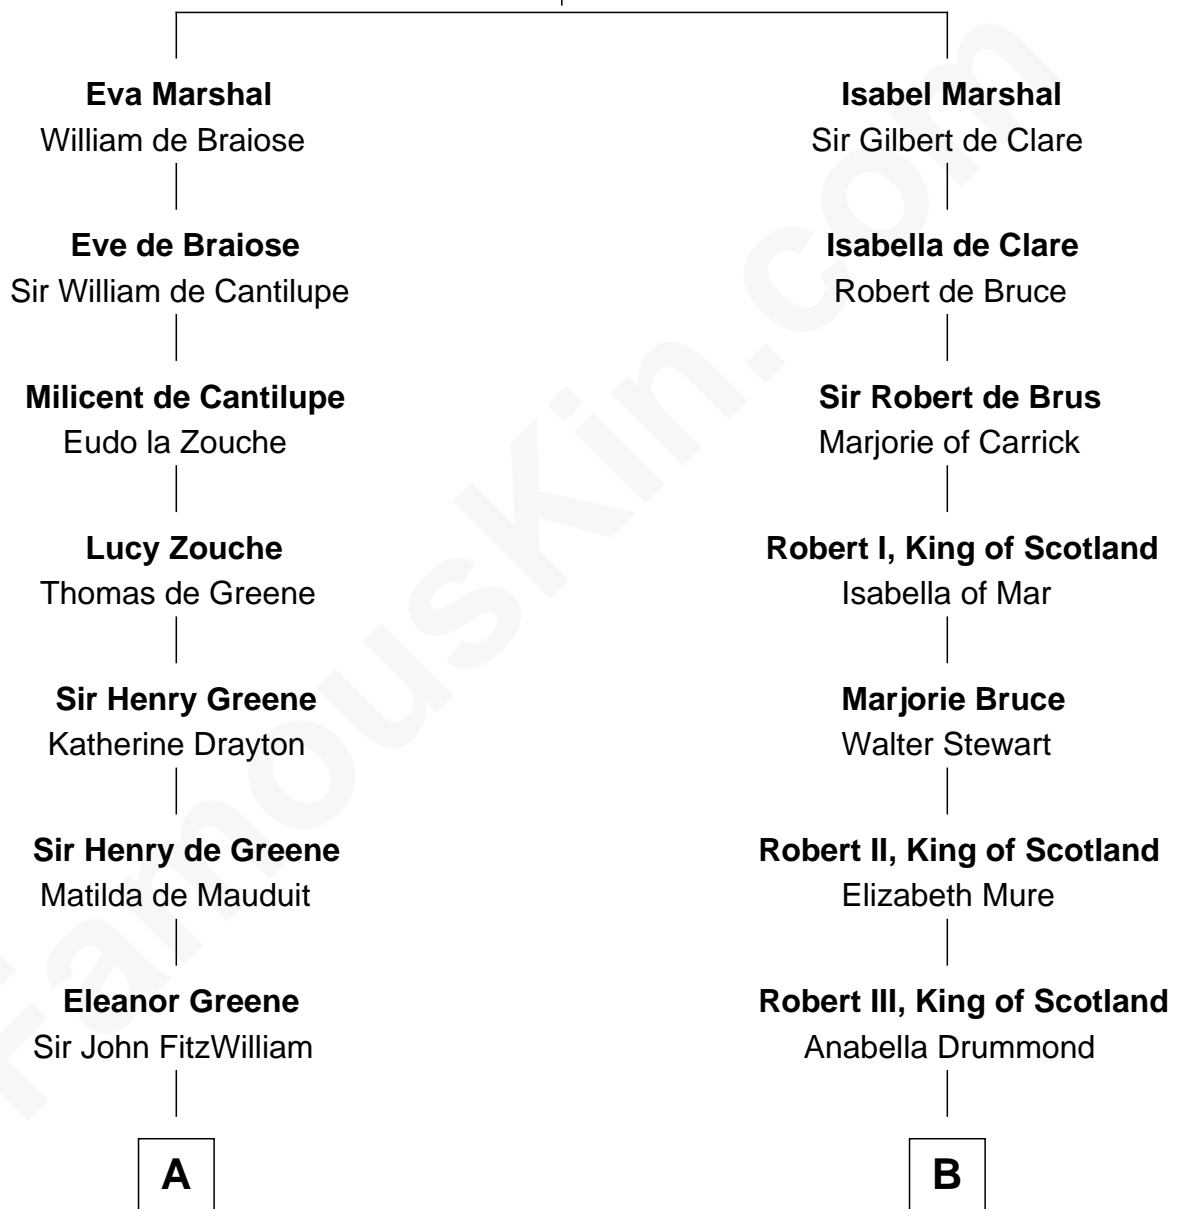

# FamousKin.com Relationship Chart of

**Franklin D. Roosevelt**

*32nd U.S. President*

21st cousin of

**Theodore Roosevelt**

*26th U.S. President*

**Sir William Marshal**

Isabel de Clare

**C**

**Rebecca Smith**

John Aspinwall

**John Aspinwall**

Susan Howland

**Mary Rebecca Aspinwall**

Isaac Daniel Roosevelt

**James Roosevelt**