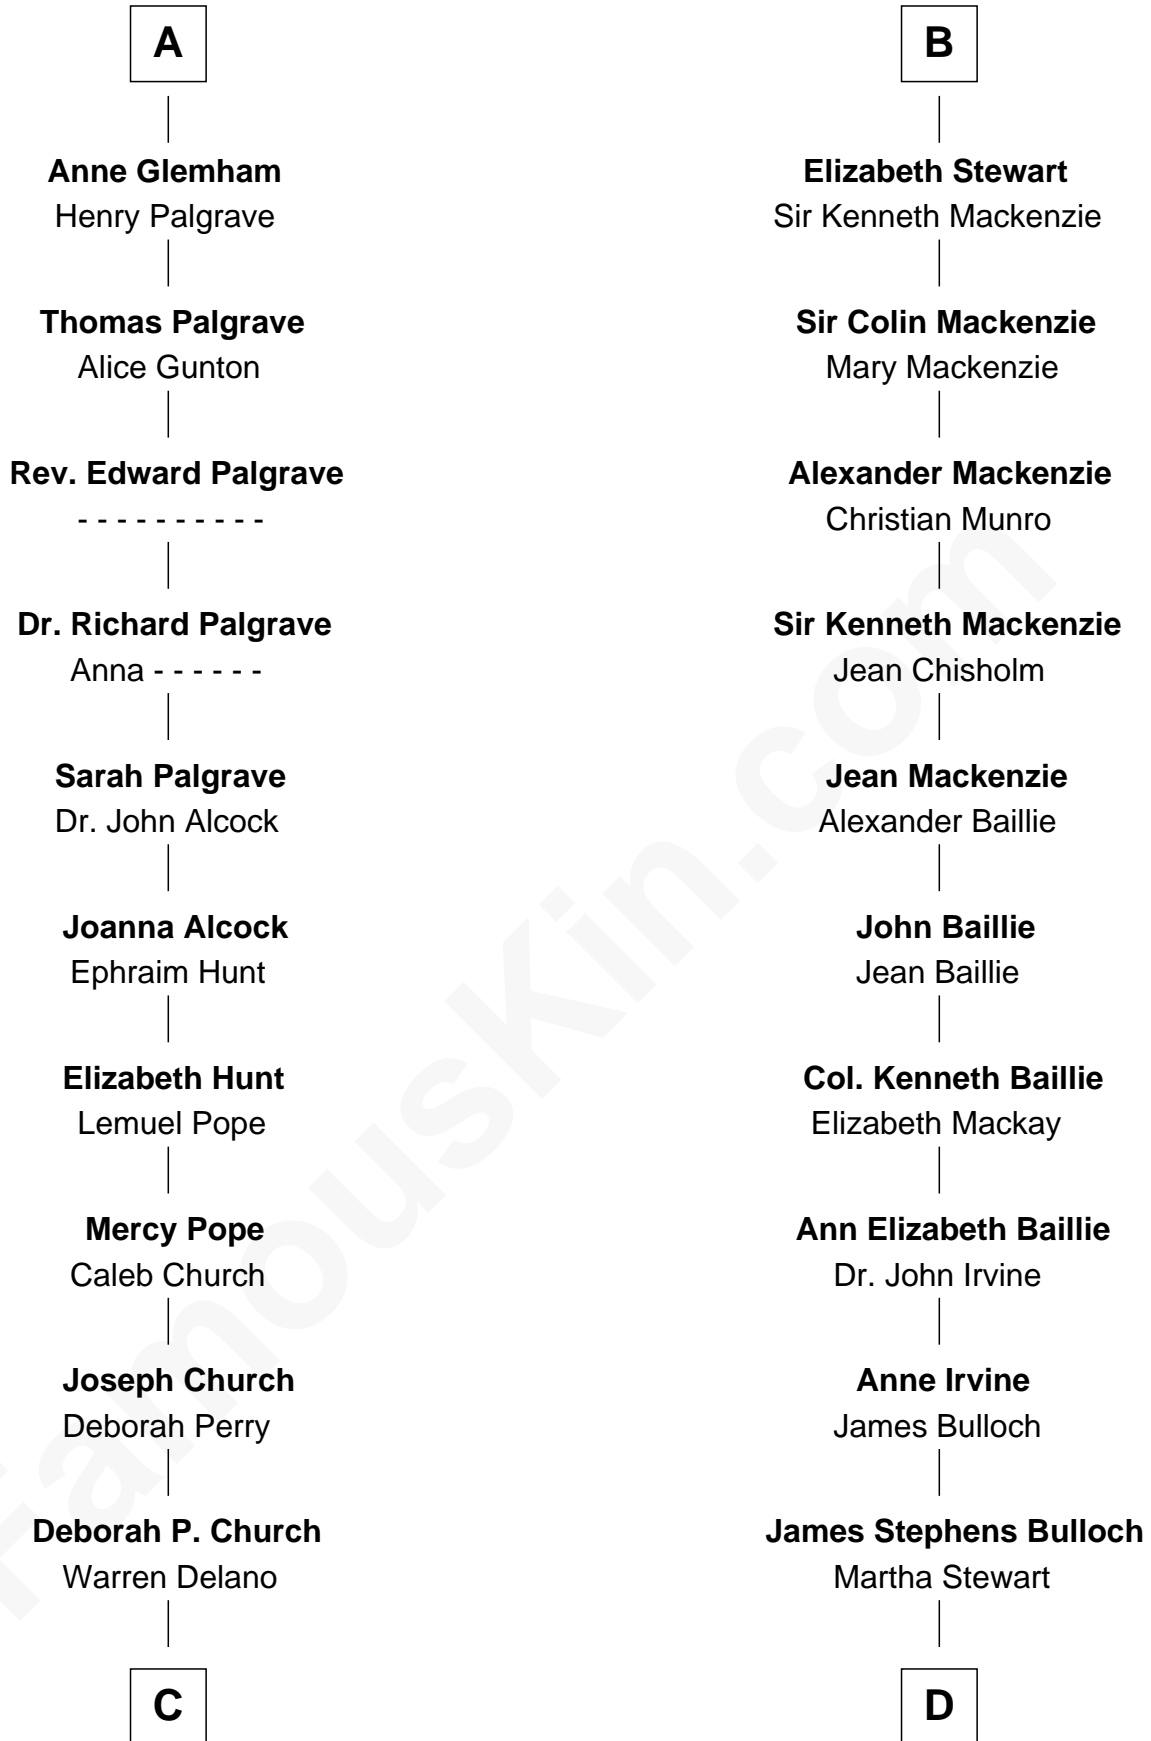

FamousKin.com
Relationship Chart of
Franklin D. Roosevelt
32nd U.S. President

18th cousin 1 time removed of
Theodore Roosevelt
26th U.S. President

Richard Fitzalan
 Alice de Saluzzo

Edmund Fitzalan
 Alice de Warenne

A

Edmund Fitzalan
 Alice de Warenne

Richard Fitzalan
 Eleanor Plantagenet

Alice Fitzalan
 Sir Thomas de Holand

Margaret de Holand
 Sir John Beaufort

Joan Beaufort
 Sir James Stewart

John Stewart
 Eleanor Sinclair

John Stewart
 Janet Campbell

B

C

Warren Delano
Catharine Robbins Lyman

Sara Delano
James Roosevelt

Franklin D. Roosevelt
32nd U.S. President

D

Martha Bulloch
Theodore Roosevelt

Theodore Roosevelt
26th U.S. President

FamousKin.com