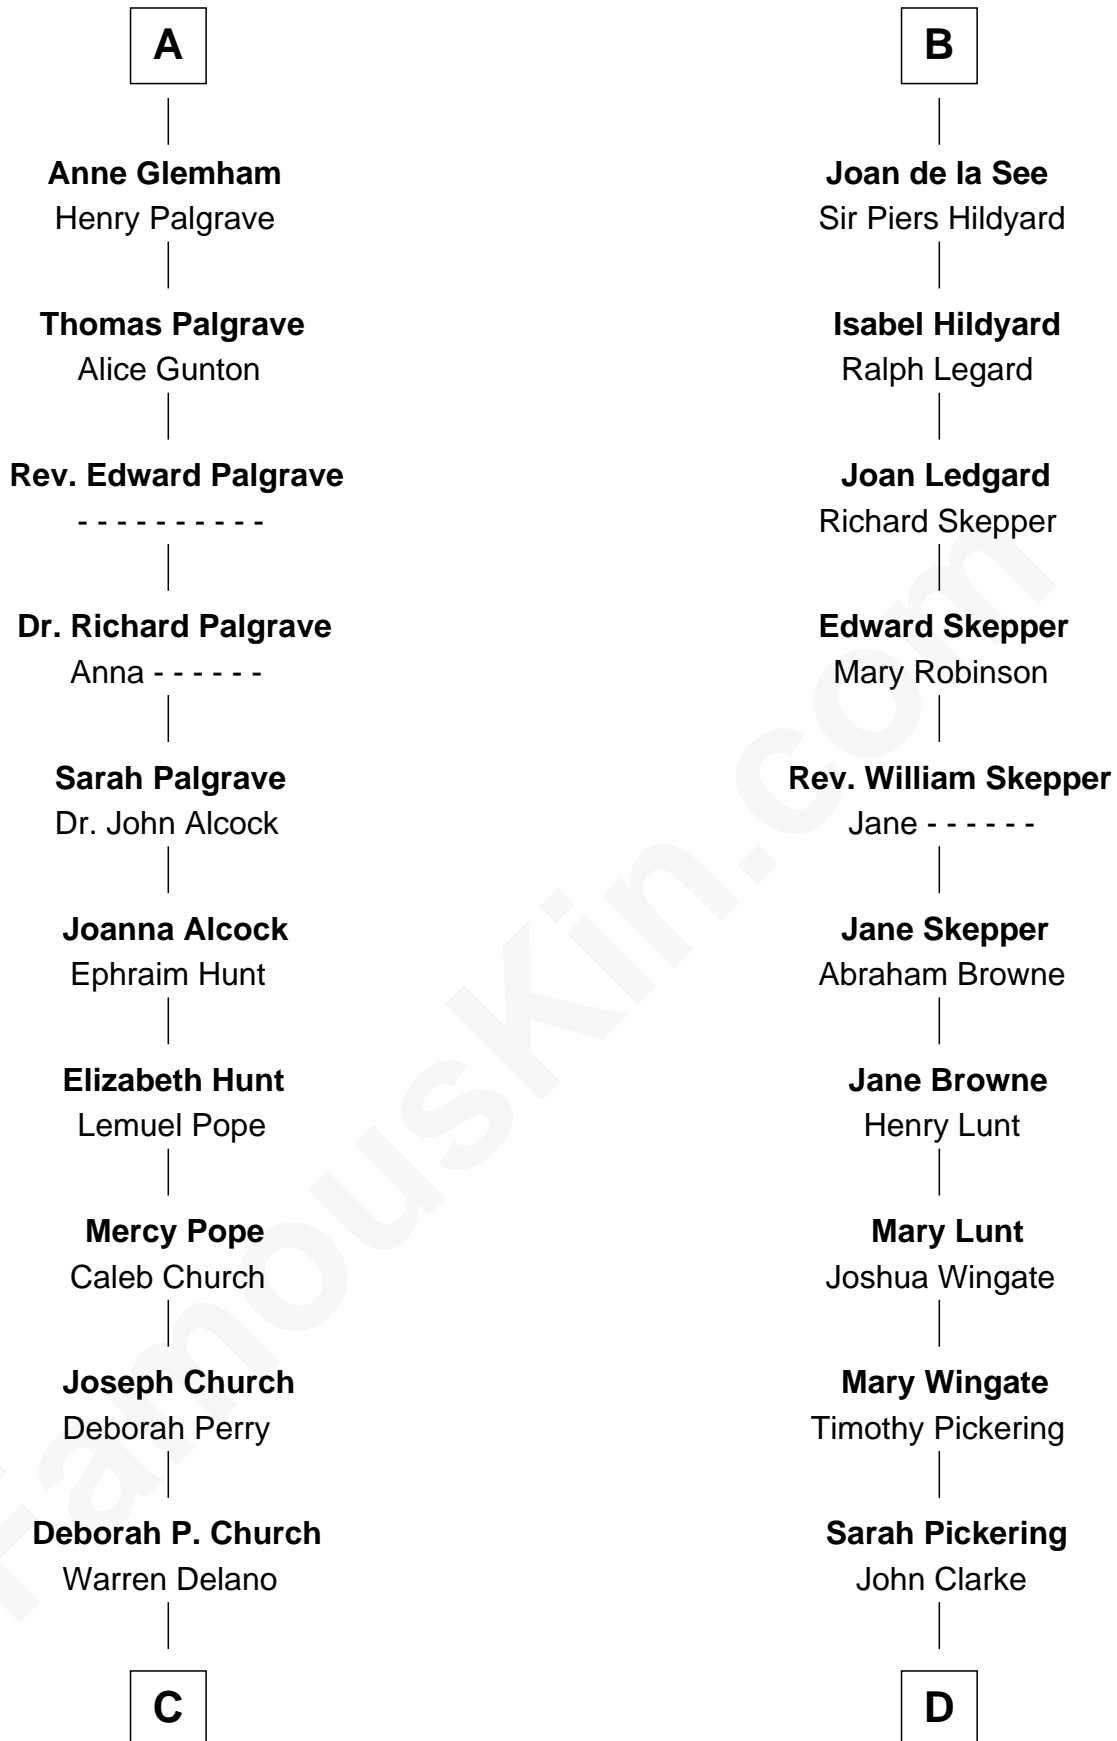

FamousKin.com
Relationship Chart of
Franklin D. Roosevelt
32nd U.S. President

19th cousin 2 times removed of

Alice (Lee) Roosevelt
First Wife of President Theodore Roosevelt

C

Warren Delano
Catharine Robbins Lyman

Sara Delano
James Roosevelt

Franklin D. Roosevelt
32nd U.S. President

D

Nancy Clarke
Francis Cabot

Mary Ann Cabot
Nathaniel Cabot Lee

John Clarke Lee
Harriet Paine Rose

George Cabot Lee
Caroline Watts Haskell

Alice (Lee) Roosevelt
Wife of President Theodore Roosevelt

FamousKin.com