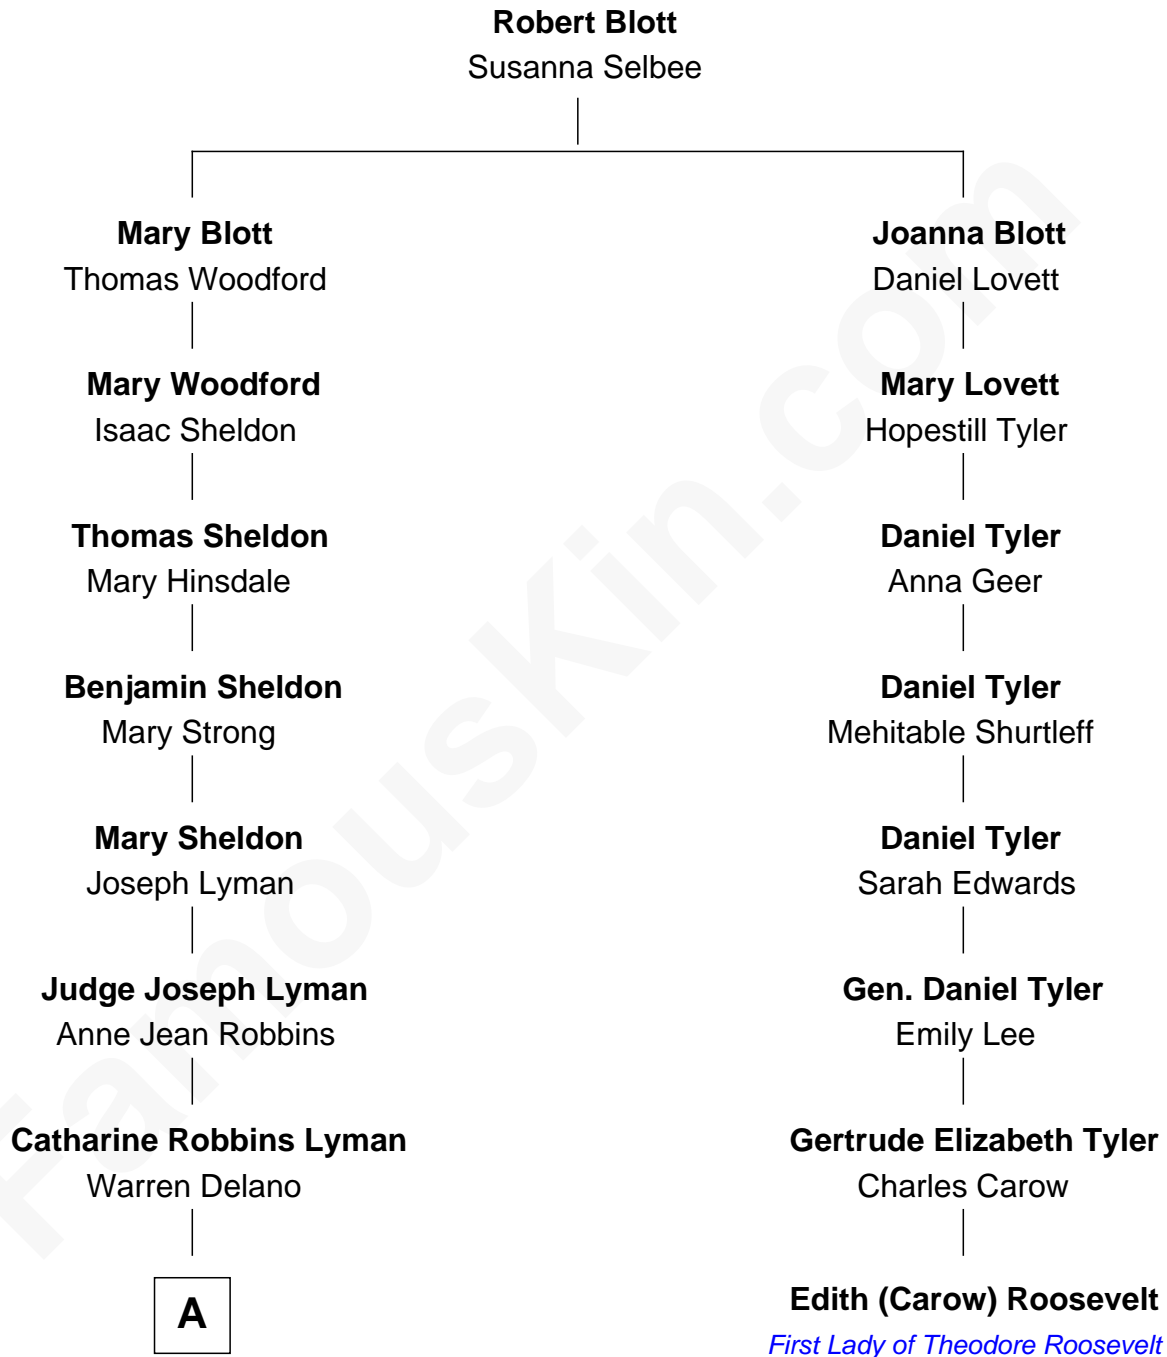

FamousKin.com
Relationship Chart of
Franklin D. Roosevelt
32nd U.S. President

7th cousin 1 time removed of
Edith (Carow) Roosevelt
First Lady of President Theodore Roosevelt

A

—
Sara Delano
James Roosevelt

—
Franklin D. Roosevelt
32nd U.S. President

FamousKin.com