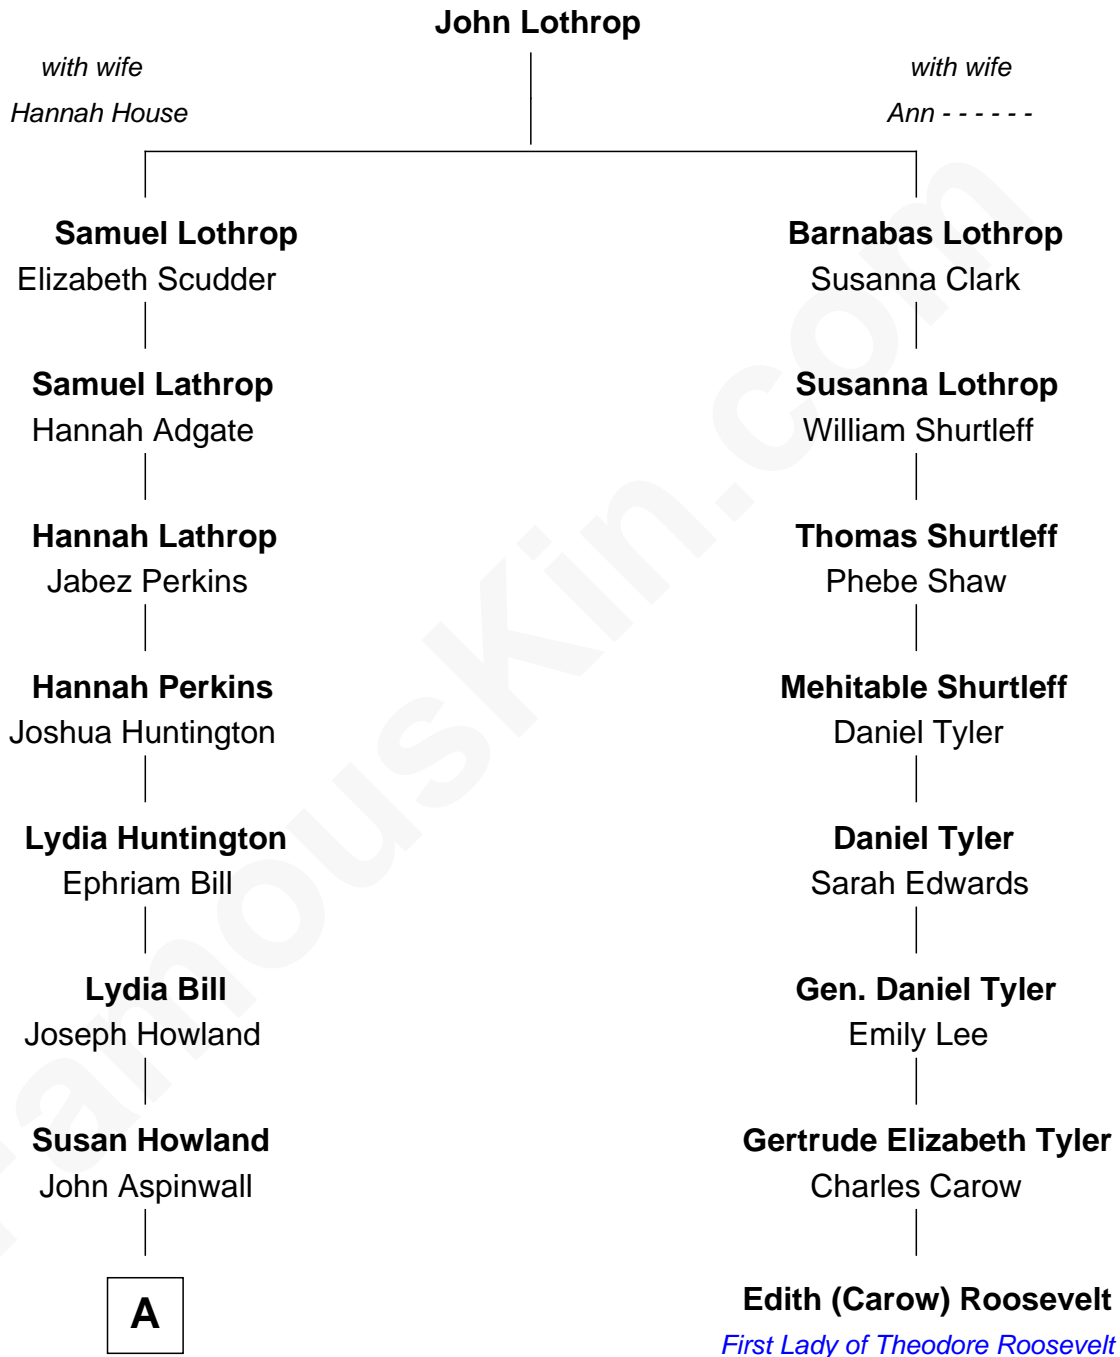

FamousKin.com
Relationship Chart of
Franklin D. Roosevelt
32nd U.S. President

7th cousin 2 times removed of
Edith (Carow) Roosevelt
First Lady of President Theodore Roosevelt

A

|
Mary Rebecca Aspinwall

Isaac Daniel Roosevelt

|
James Roosevelt

Sara Delano

|
Franklin D. Roosevelt

32nd U.S. President

FamousKin.com