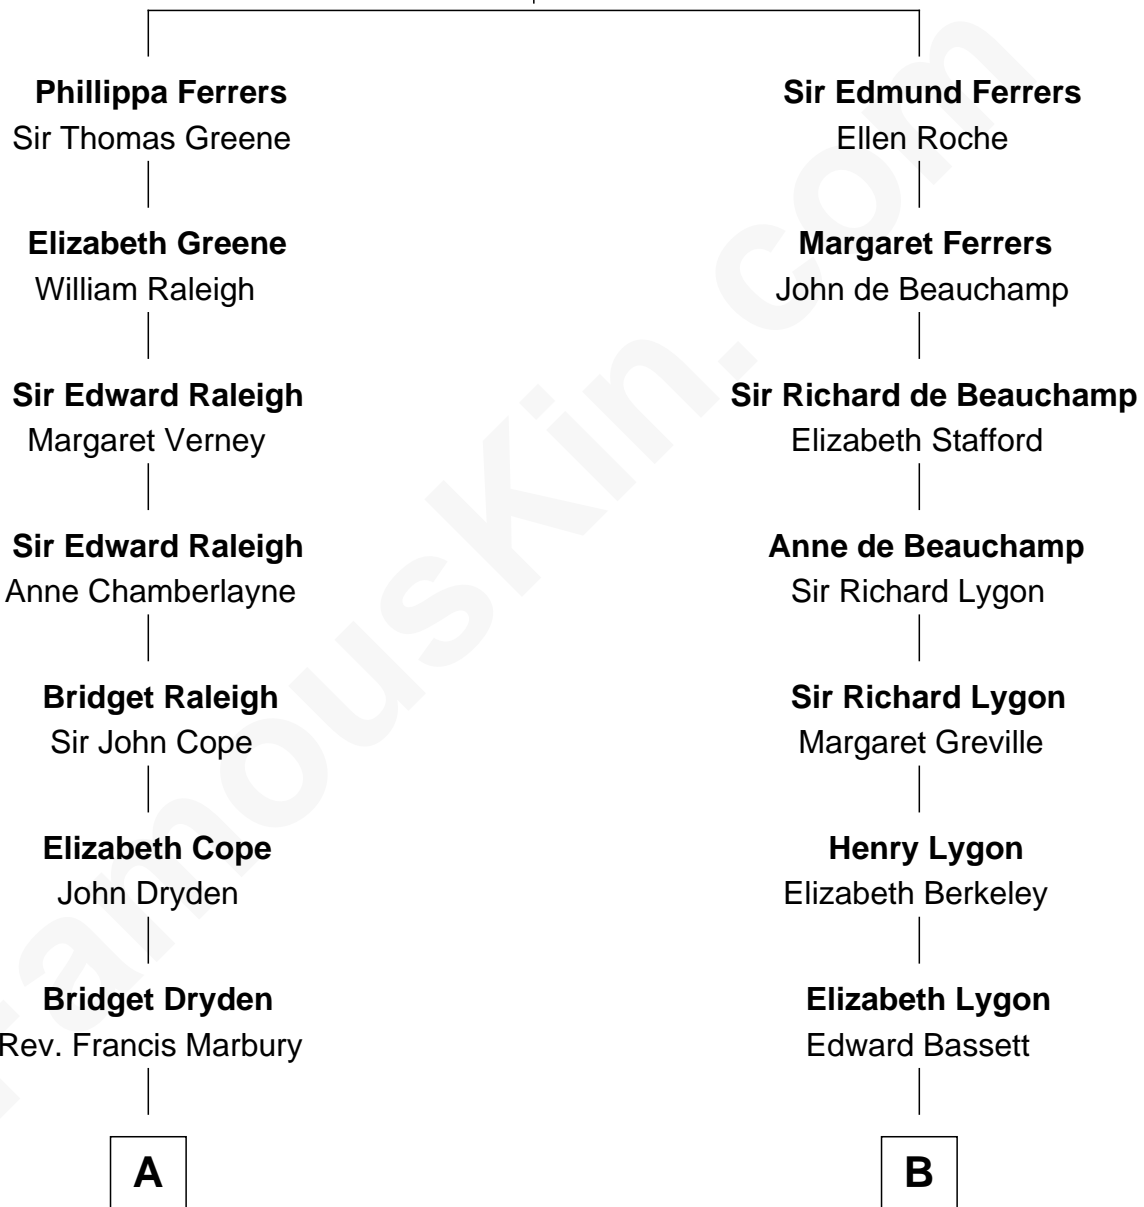

FamousKin.com
Relationship Chart of
Franklin D. Roosevelt
32nd U.S. President

16th cousin 3 times removed of

James Taylor
Singer-Songwriter

Robert de Ferrers
 Margaret Despencer

C

Theodosia Haynes

Alexander Taylor

Dr. Isaac Montrose Taylor

Gertrude Arline Woodard

James Taylor

Singer-Songwriter

FamousKin.com