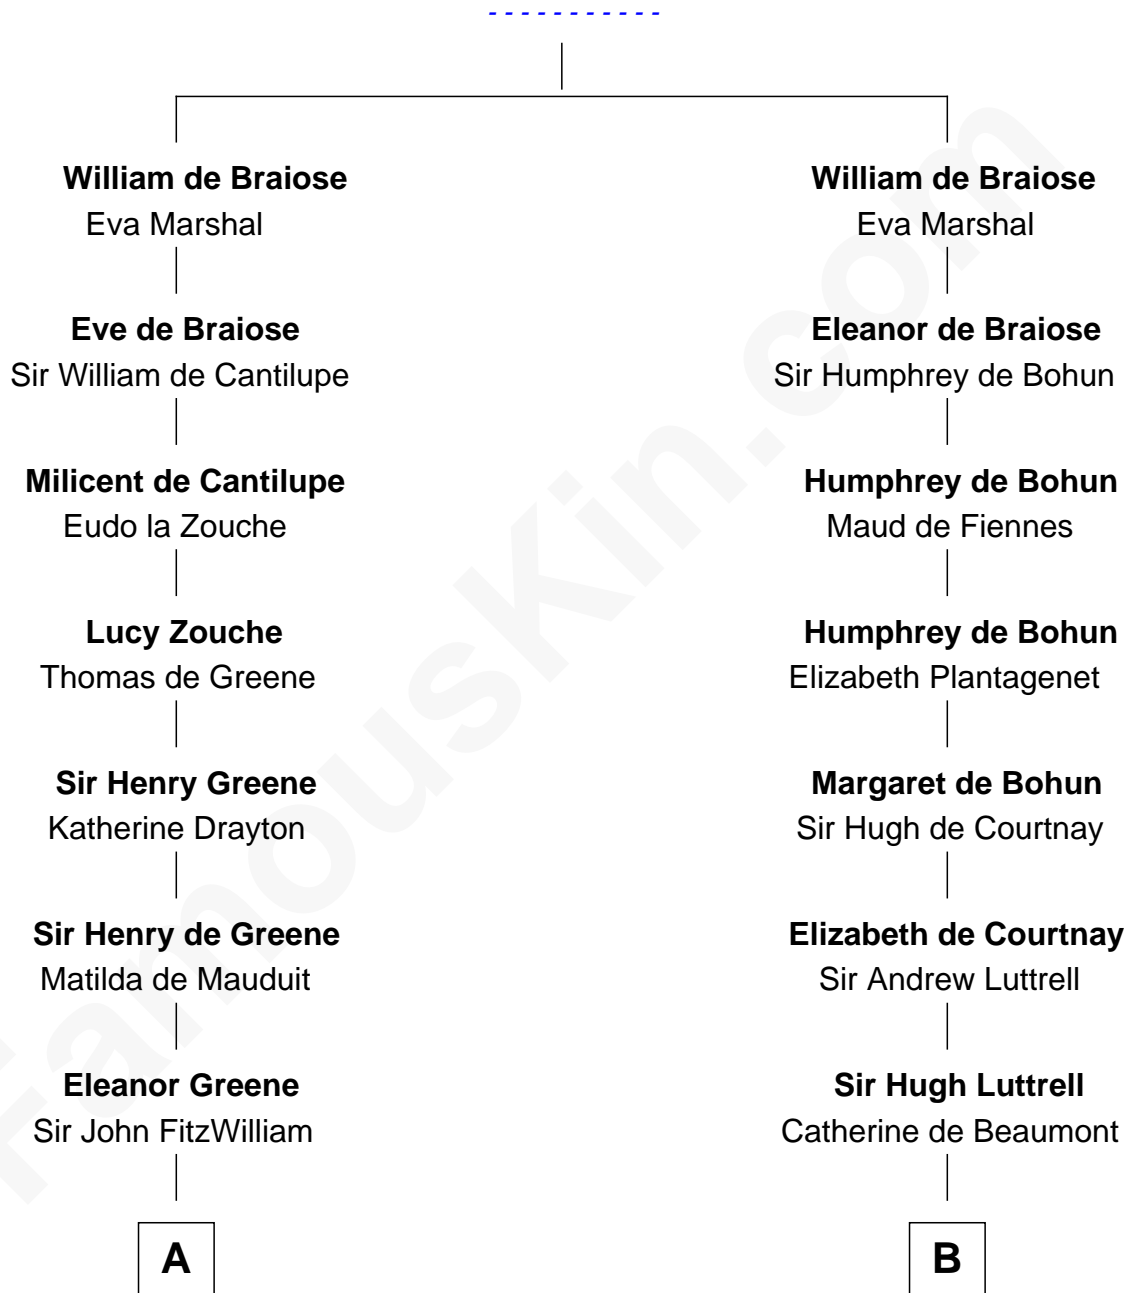

FamousKin.com
Relationship Chart of
Franklin D. Roosevelt
32nd U.S. President

17th cousin 4 times removed of

Carter Braxton
Signer of the Declaration of Independence

Reginald de Braiose

C

Rebecca Smith

John Aspinwall

John Aspinwall

Susan Howland

Mary Rebecca Aspinwall

Isaac Daniel Roosevelt

James Roosevelt

Sara Delano

Franklin D. Roosevelt

32nd U.S. President