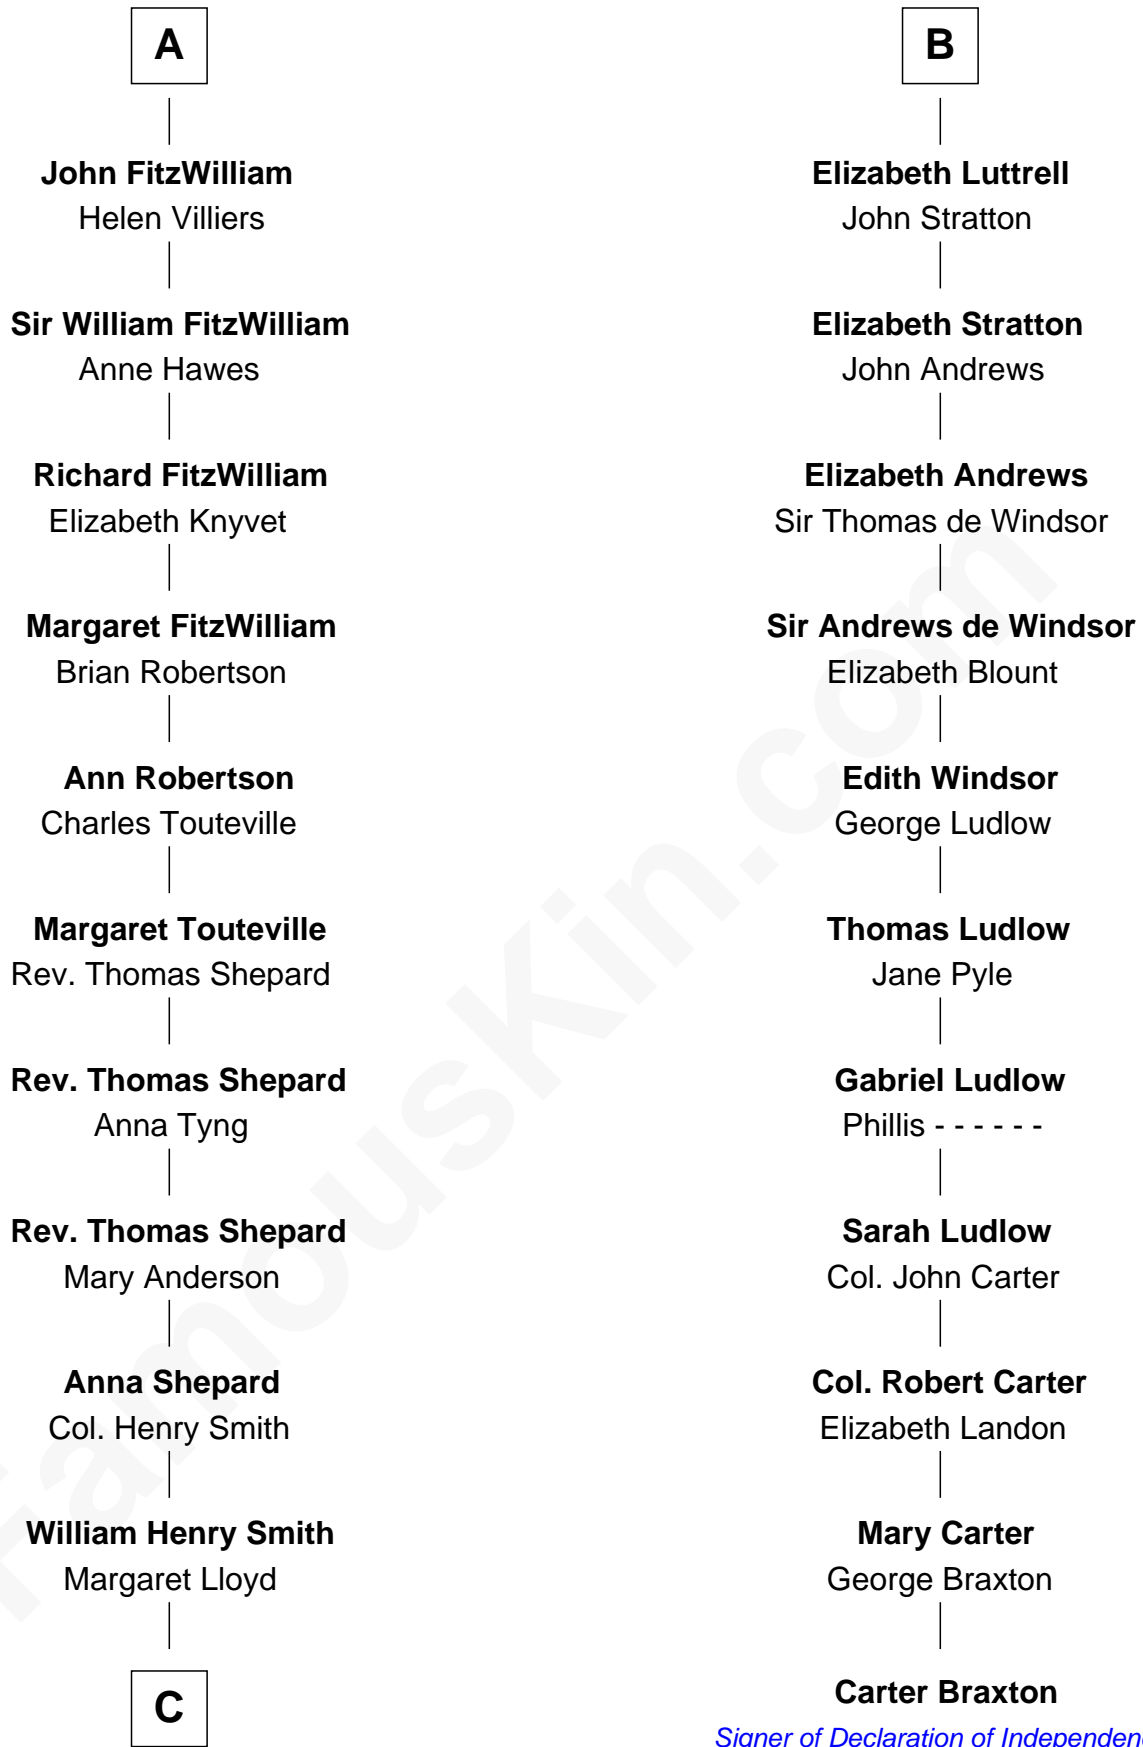

FamousKin.com
Relationship Chart of
Franklin D. Roosevelt
32nd U.S. President

17th cousin 4 times removed of

Carter Braxton
Signer of the Declaration of Independence

Reginald de Braiose

C

Rebecca Smith

John Aspinwall

John Aspinwall

Susan Howland

Mary Rebecca Aspinwall

Isaac Daniel Roosevelt

James Roosevelt

Sara Delano

Franklin D. Roosevelt

32nd U.S. President