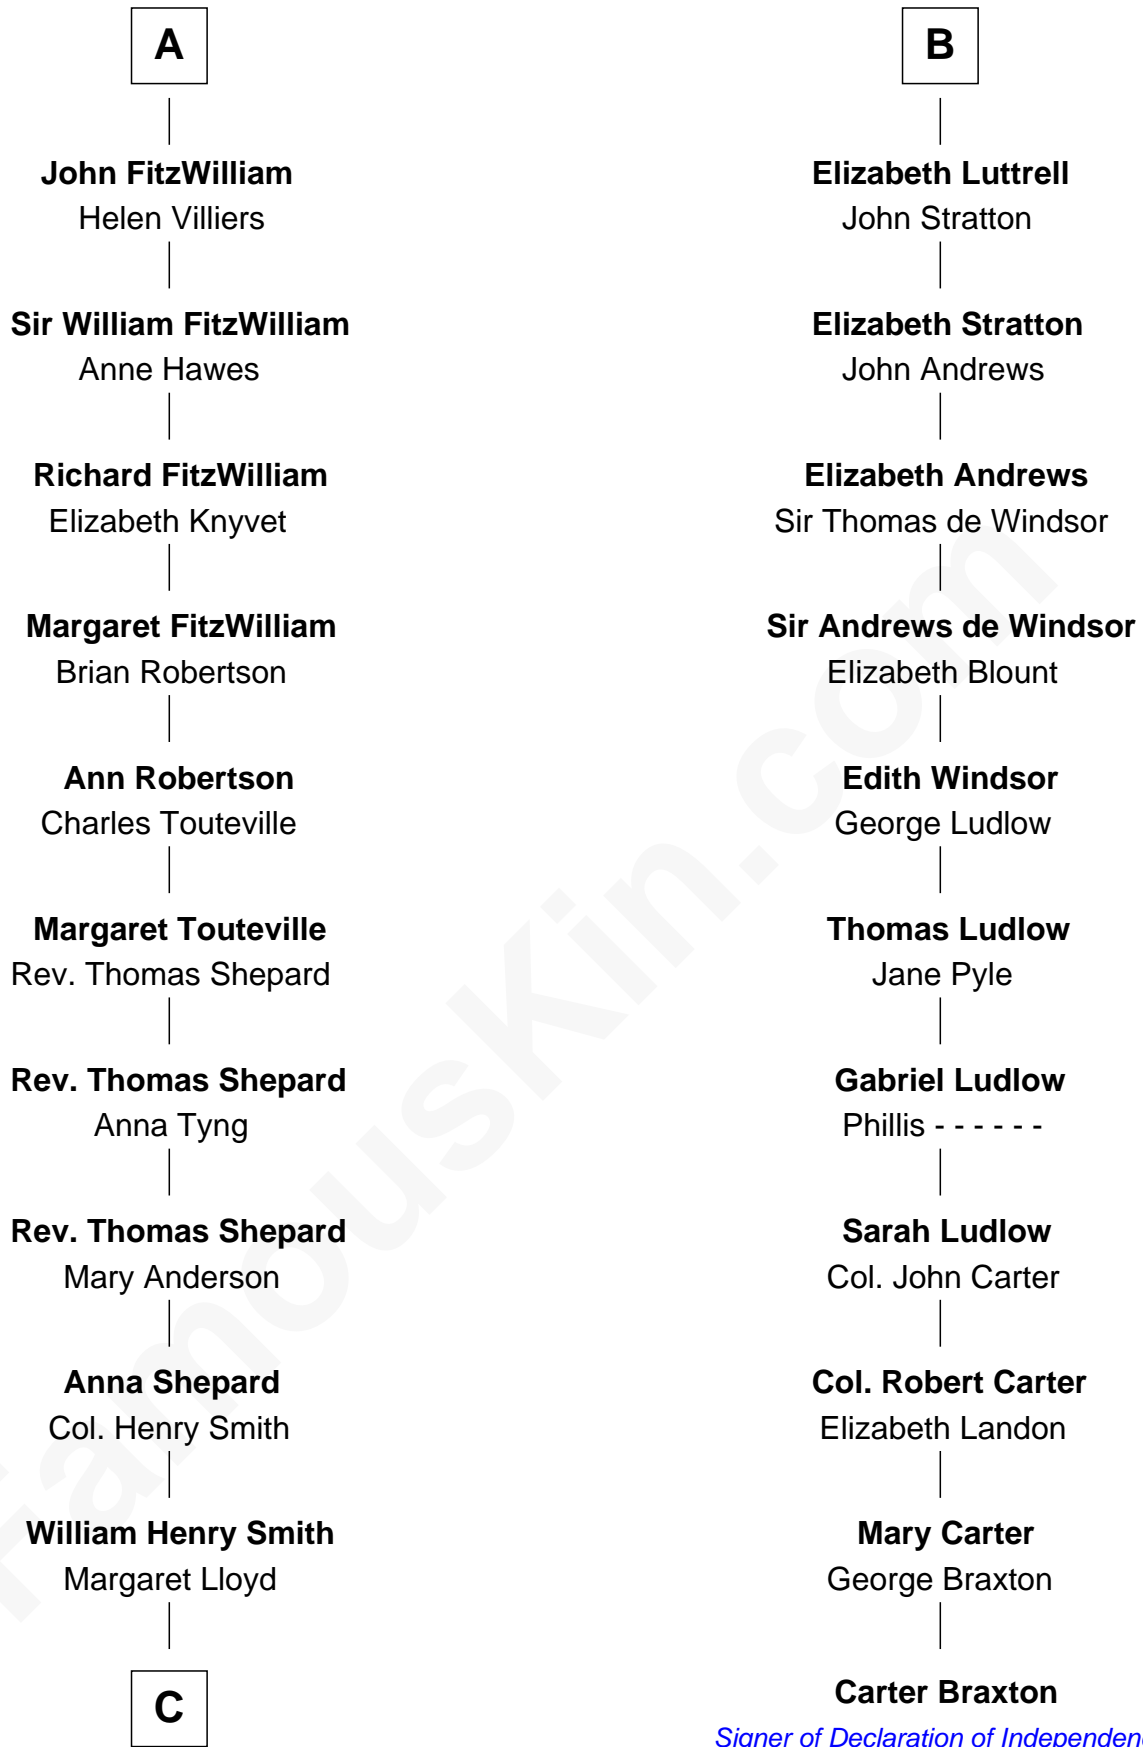

FamousKin.com
Relationship Chart of
Franklin D. Roosevelt
32nd U.S. President

17th cousin 4 times removed of

Carter Braxton
Signer of the Declaration of Independence

C

Rebecca Smith

John Aspinwall

John Aspinwall

Susan Howland

Mary Rebecca Aspinwall

Isaac Daniel Roosevelt

James Roosevelt

Sara Delano

Franklin D. Roosevelt

32nd U.S. President

FamousKin.com