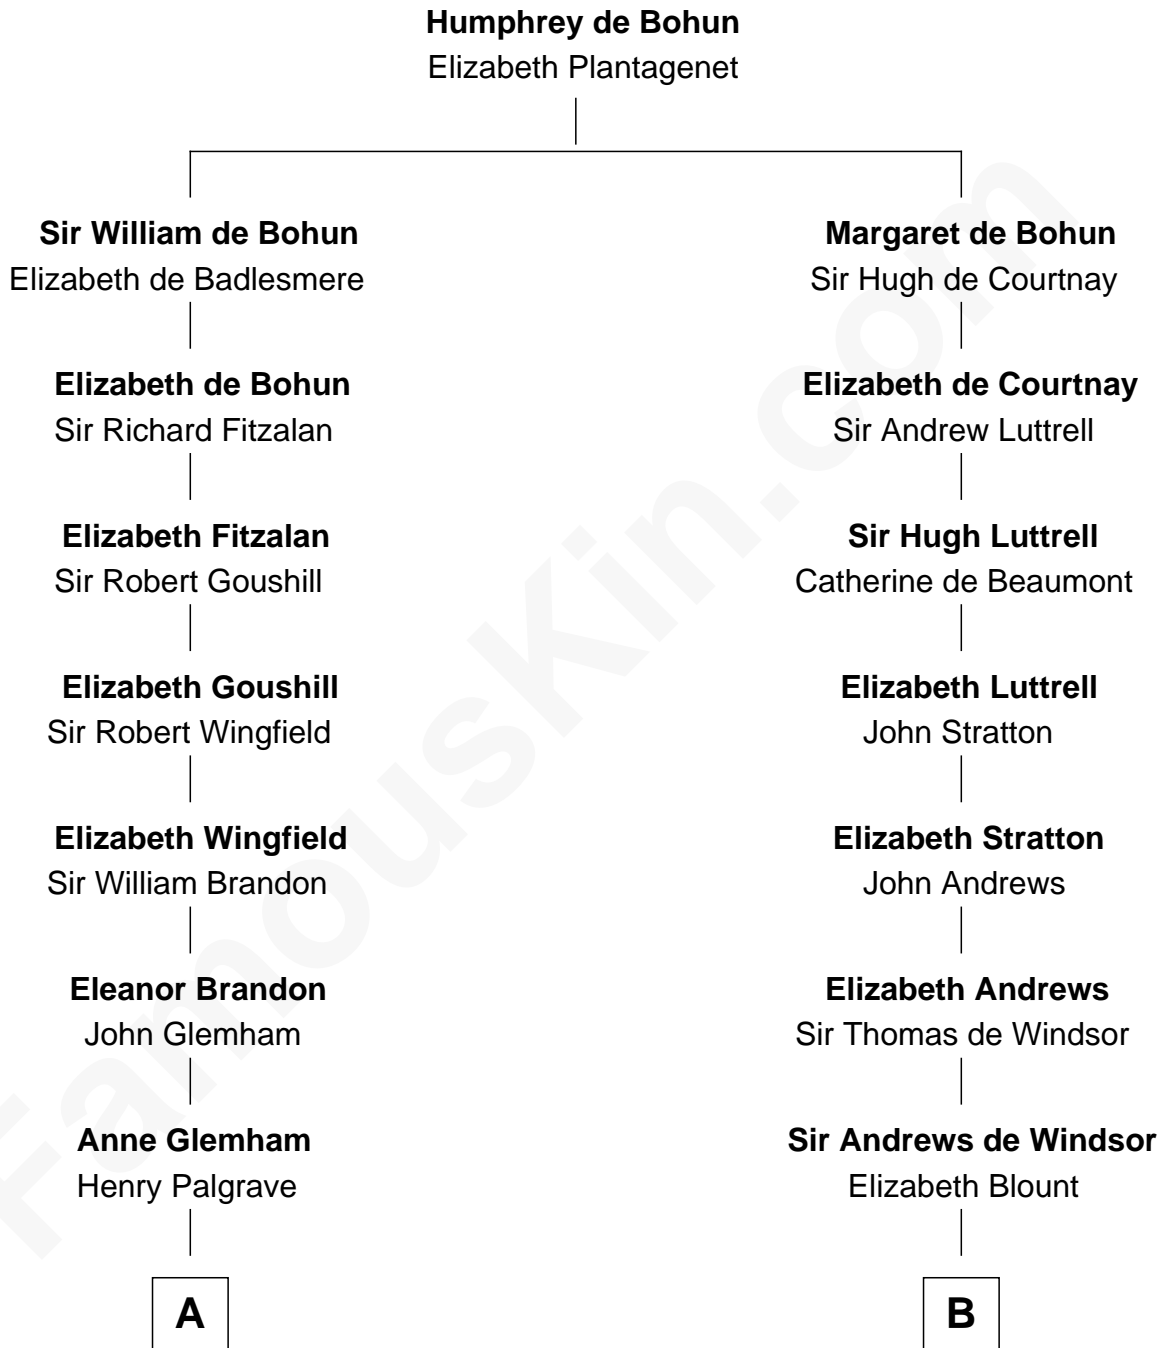

**FamousKin.com**  
**Relationship Chart of**  
**Franklin D. Roosevelt**  
*32nd U.S. President*

13th cousin 5 times removed of

**Carter Braxton**  
*Signer of the Declaration of Independence*

**C**

—  
**Sara Delano**  
James Roosevelt

—  
**Franklin D. Roosevelt**  
*32nd U.S. President*

FamousKin.com