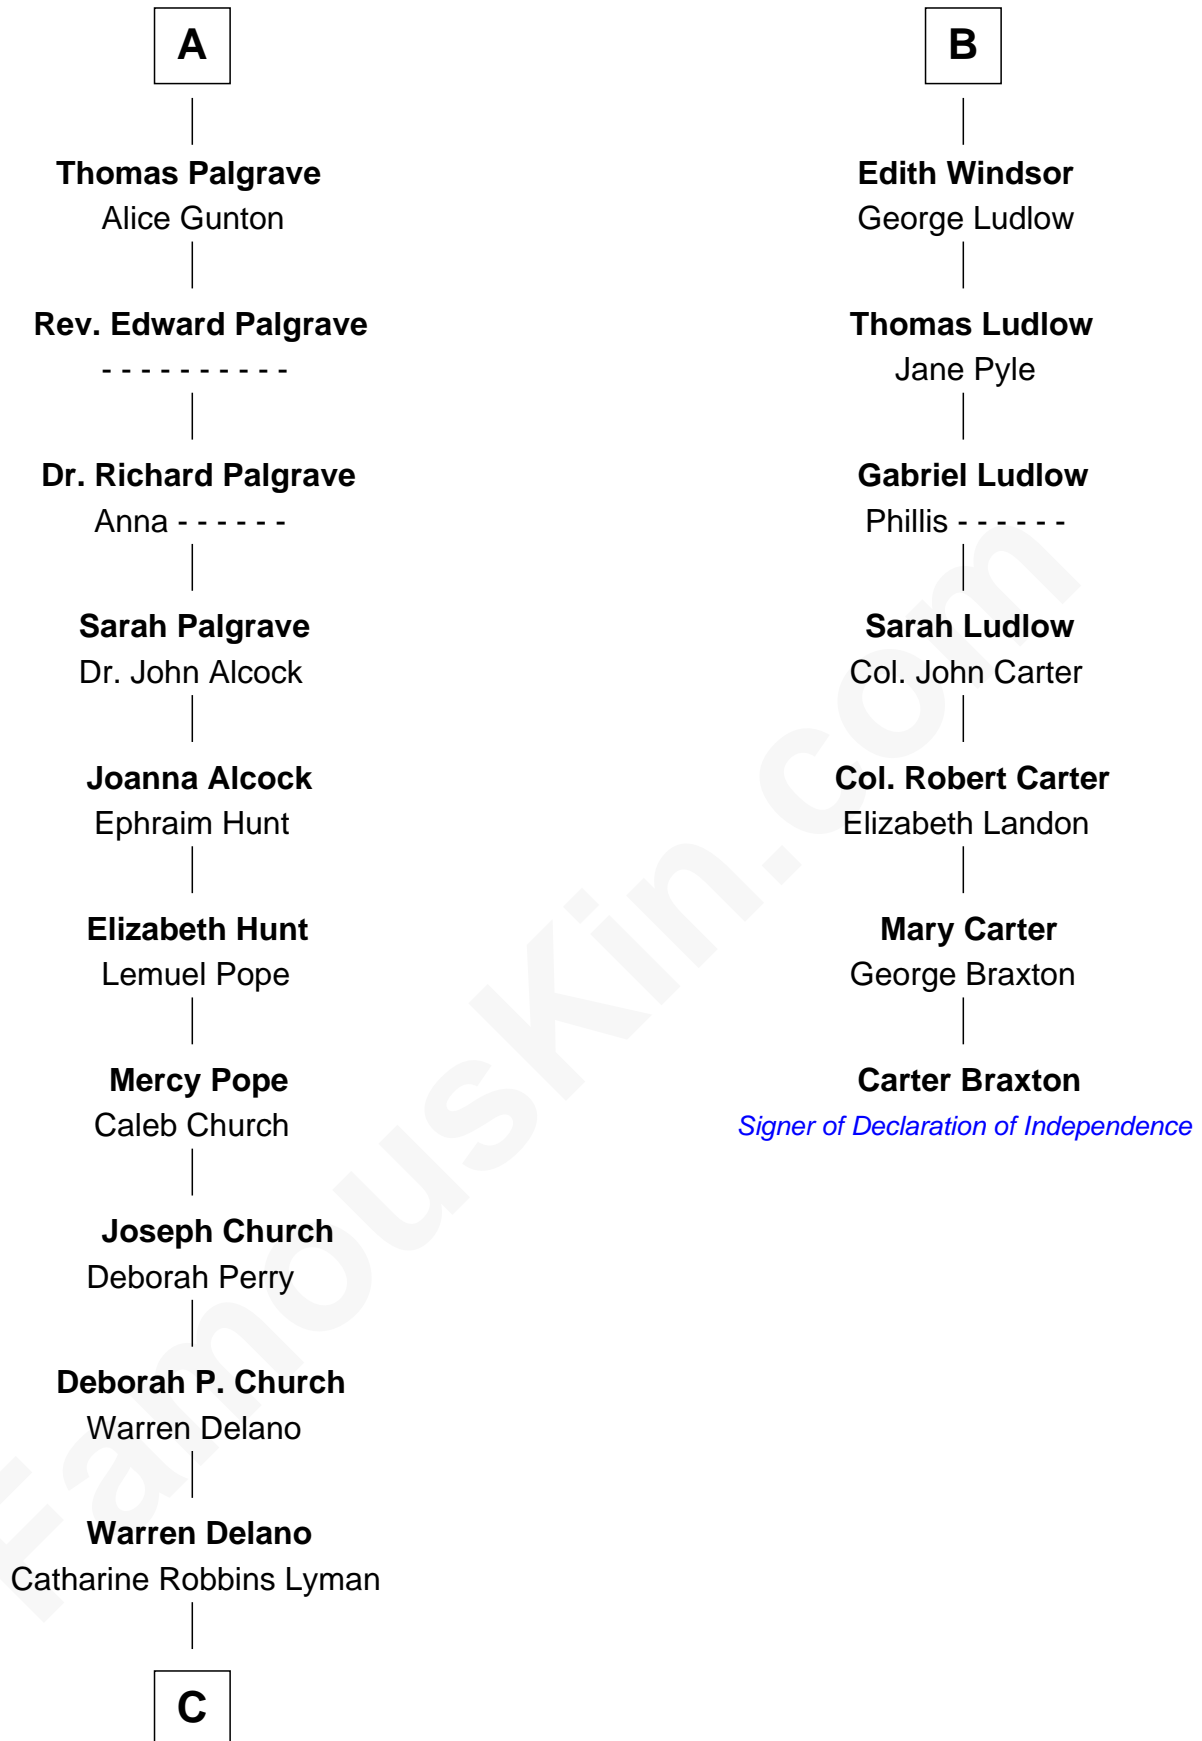

**FamousKin.com**  
**Relationship Chart of**  
**Franklin D. Roosevelt**  
*32nd U.S. President*

13th cousin 5 times removed of

**Carter Braxton**  
*Signer of the Declaration of Independence*

**C**

—  
**Sara Delano**  
James Roosevelt

—  
**Franklin D. Roosevelt**  
*32nd U.S. President*

FamousKin.com