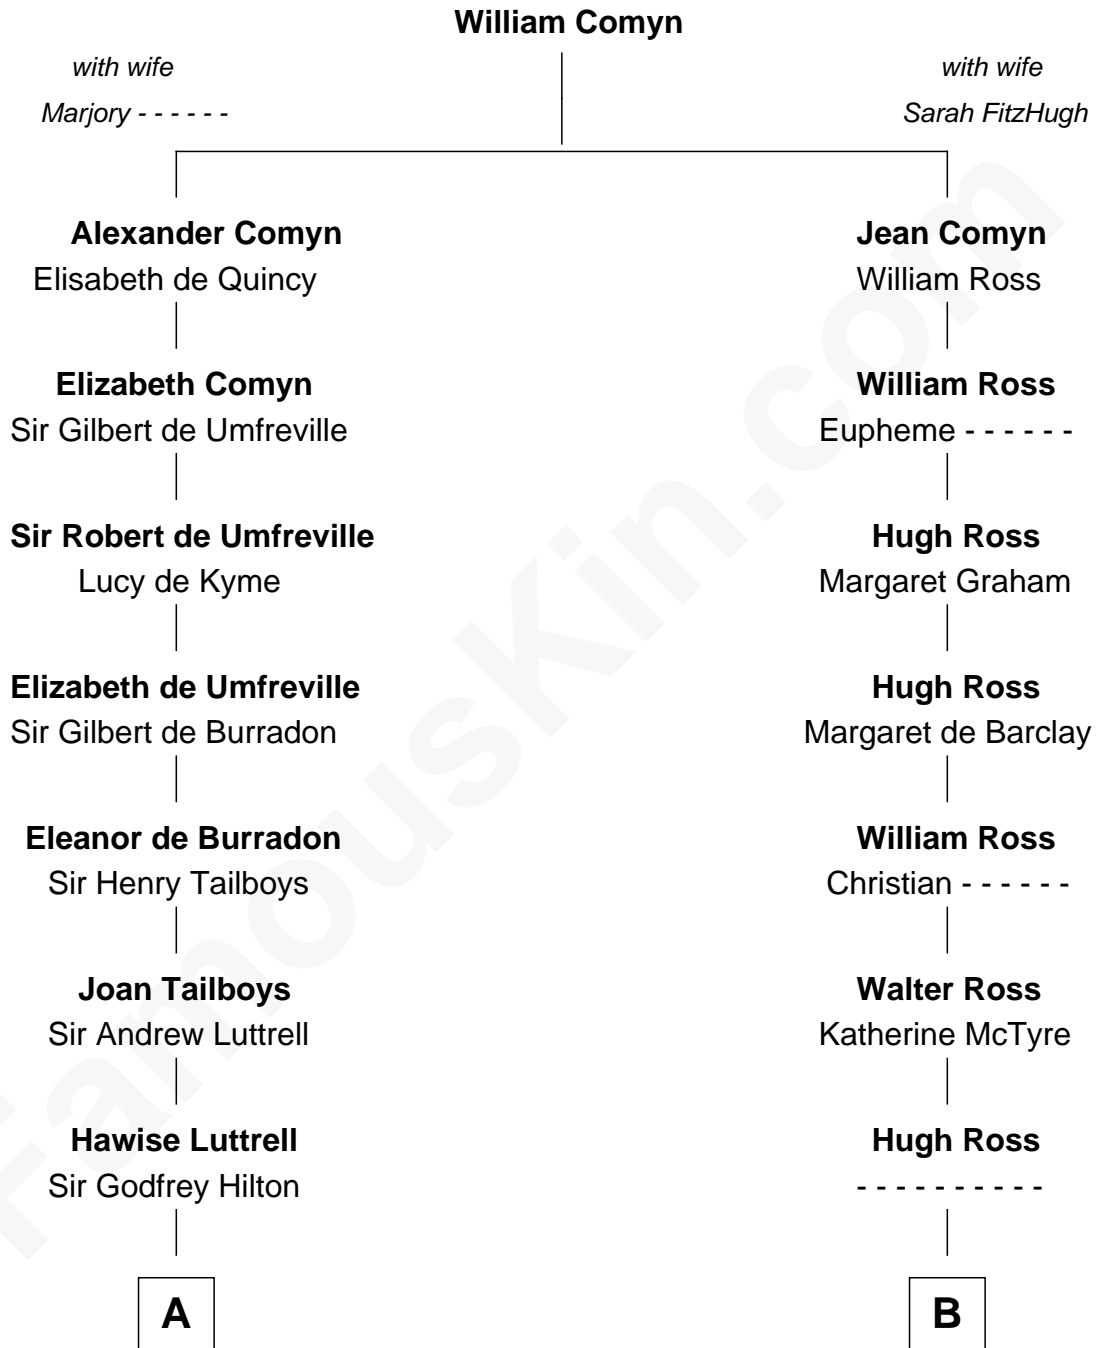

**FamousKin.com**  
**Relationship Chart of**  
**Franklin D. Roosevelt**  
*32nd U.S. President*

17th cousin 4 times removed of

**George Ross**

*Signer of the Declaration of Independence*

**C**

Edward Hutchinson Robbins

Elizabeth Murray

Anne Jean Robbins

Judge Joseph Lyman

Catharine Robbins Lyman

Warren Delano

Sara Delano

James Roosevelt

Franklin D. Roosevelt

*32nd U.S. President*

FamousKin.com