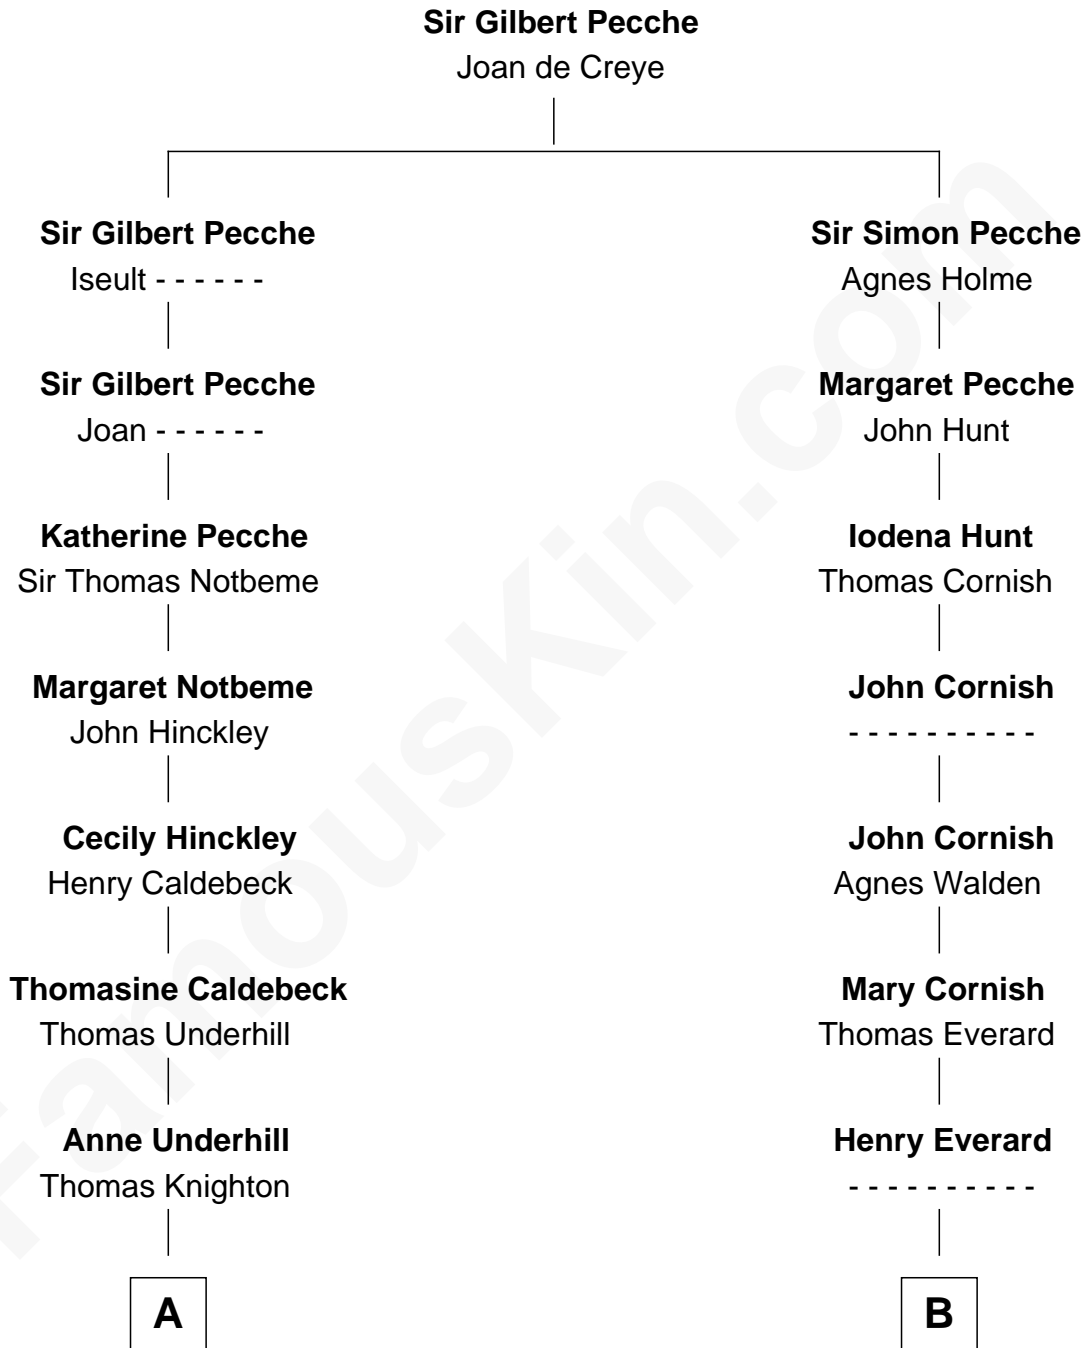

FamousKin.com
Relationship Chart of
Franklin D. Roosevelt
32nd U.S. President

19th cousin 1 time removed of
Marie-Chantal Miller
Crown Princess of Greece

C

Isaac Daniel Roosevelt
Mary Rebecca Aspinwall

James Roosevelt
Sara Delano

Franklin D. Roosevelt
32nd U.S. President

D

Blanche Louise Appleton
Ellis John Springer Miller

Ellis Warren Appleton Miller
Sophia June Squarebriggs

Robert Warren Miller
Marie Clara Pesantes

Marie-Chantal Miller
Crown Princess of Greece