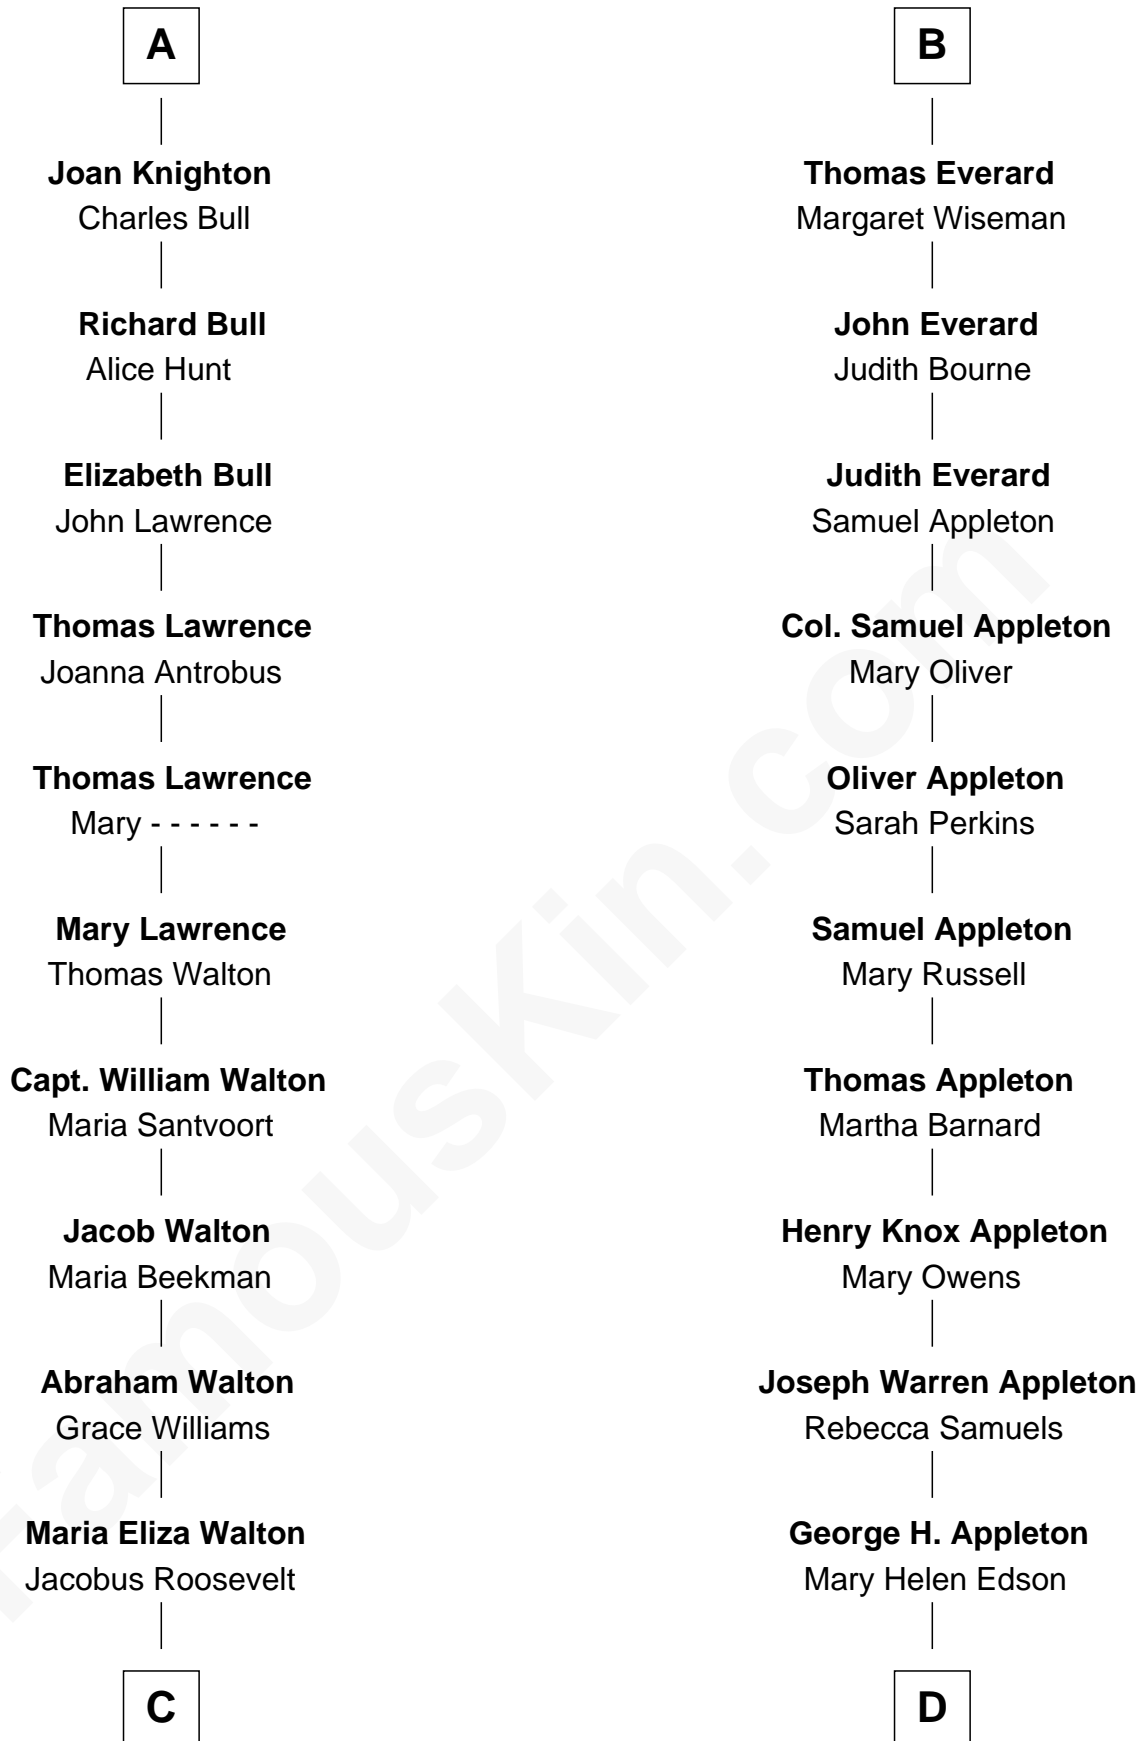

FamousKin.com
Relationship Chart of
Franklin D. Roosevelt
32nd U.S. President

19th cousin 1 time removed of
Marie-Chantal Miller
Crown Princess of Greece

C

Isaac Daniel Roosevelt
Mary Rebecca Aspinwall

James Roosevelt
Sara Delano

Franklin D. Roosevelt
32nd U.S. President

D

Blanche Louise Appleton
Ellis John Springer Miller

Ellis Warren Appleton Miller
Sophia June Squarebriggs

Robert Warren Miller
Marie Clara Pesantes

Marie-Chantal Miller
Crown Princess of Greece