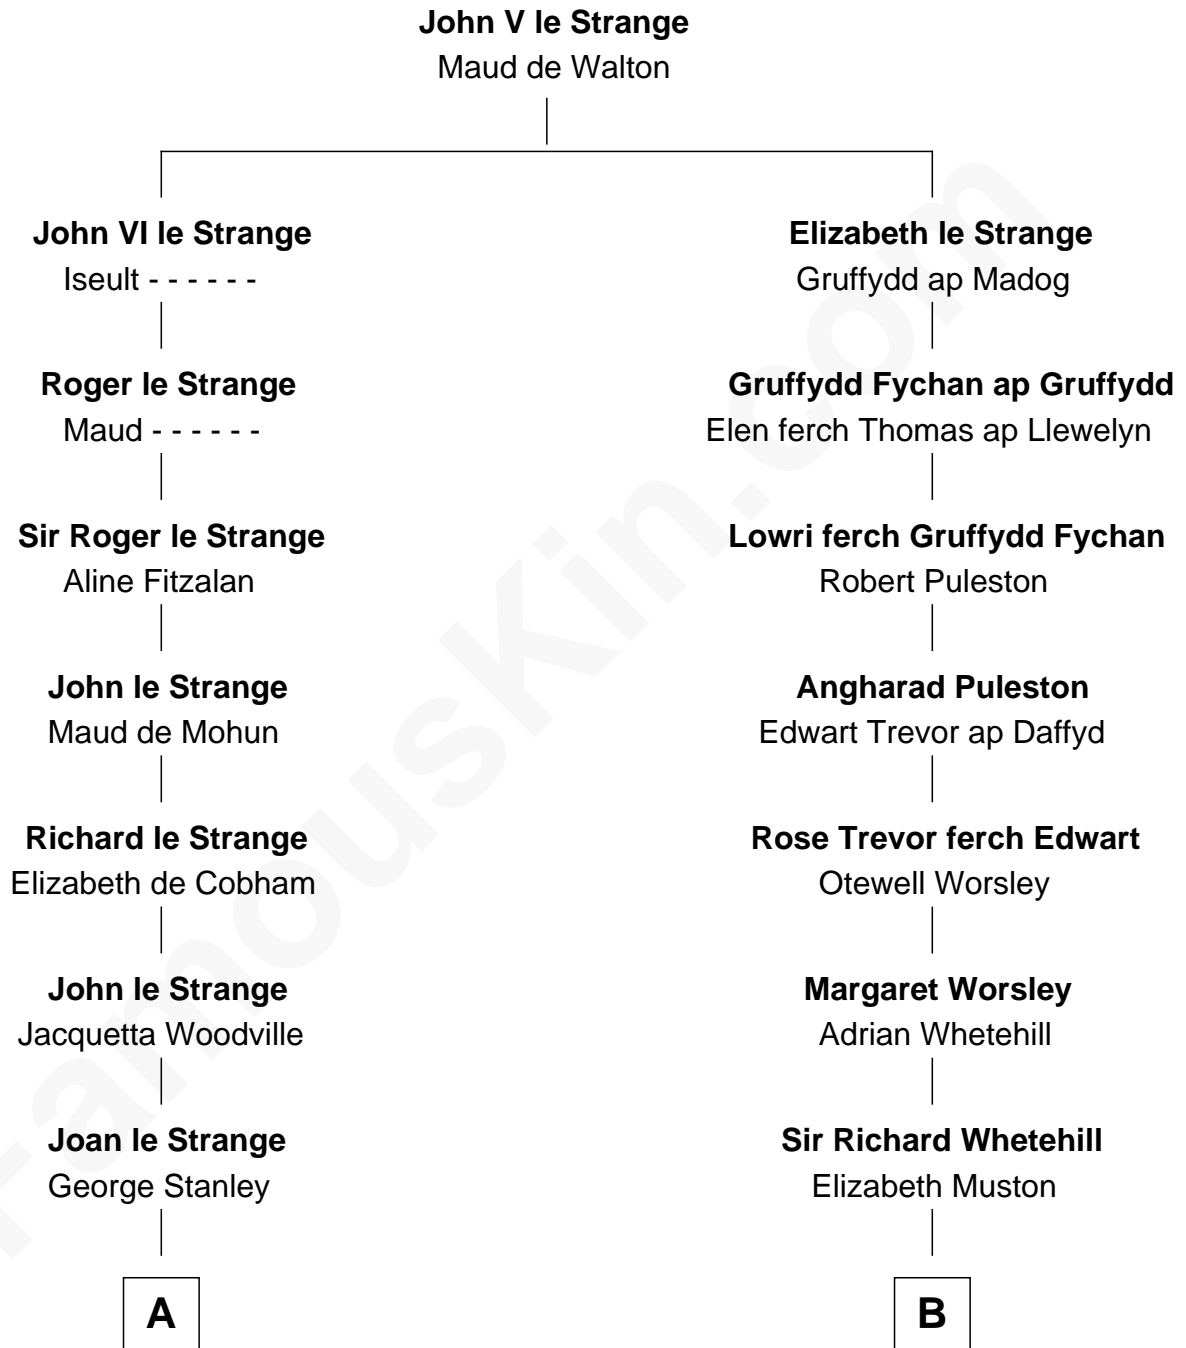

FamousKin.com
Relationship Chart of
Franklin D. Roosevelt
32nd U.S. President

20th cousin 1 time removed of
Marie-Chantal Miller
Crown Princess of Greece

C

Rebecca Smith

John Aspinwall

John Aspinwall

Susan Howland

Mary Rebecca Aspinwall

Isaac Daniel Roosevelt

James Roosevelt

Sara Delano

Franklin D. Roosevelt

32nd U.S. President

D

Blanche Louise Appleton