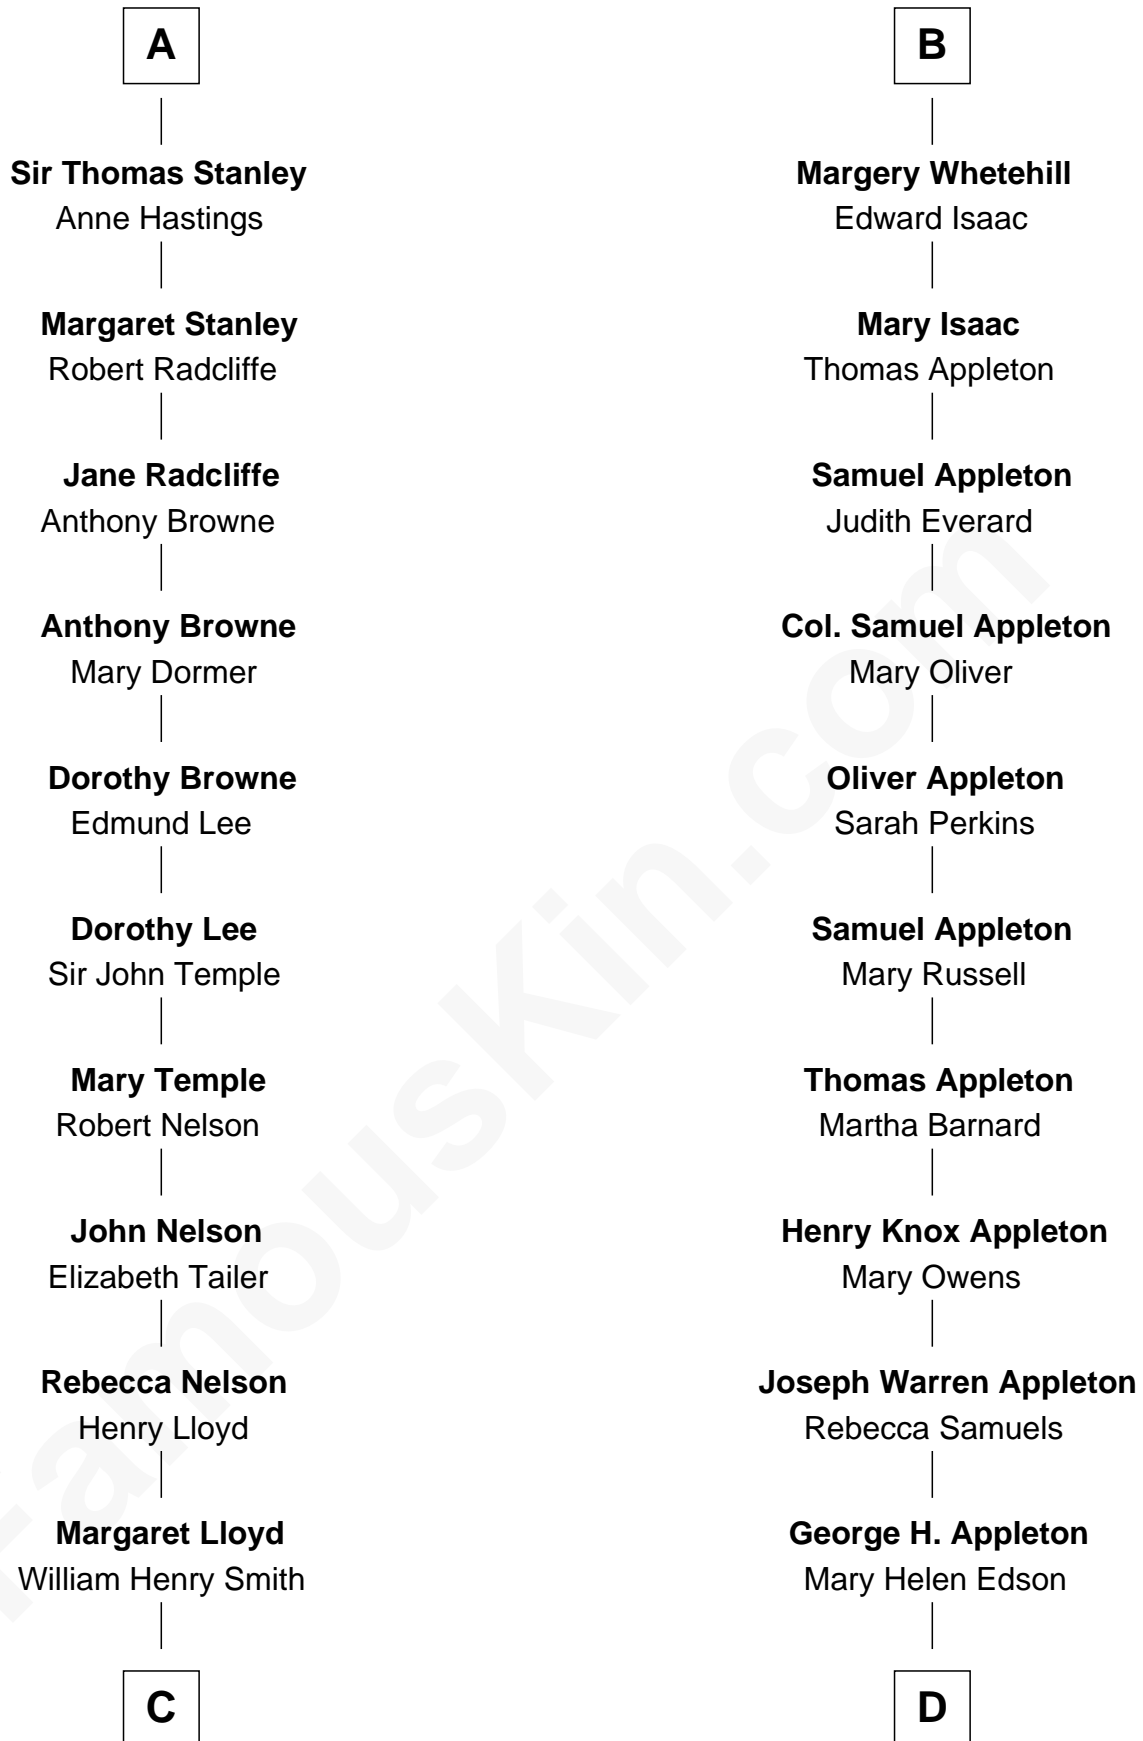

FamousKin.com
Relationship Chart of
Franklin D. Roosevelt
32nd U.S. President

20th cousin 1 time removed of
Marie-Chantal Miller
Crown Princess of Greece

C

Rebecca Smith

John Aspinwall

John Aspinwall

Susan Howland

Mary Rebecca Aspinwall

Isaac Daniel Roosevelt

James Roosevelt

Sara Delano

Franklin D. Roosevelt

32nd U.S. President

D

Blanche Louise Appleton