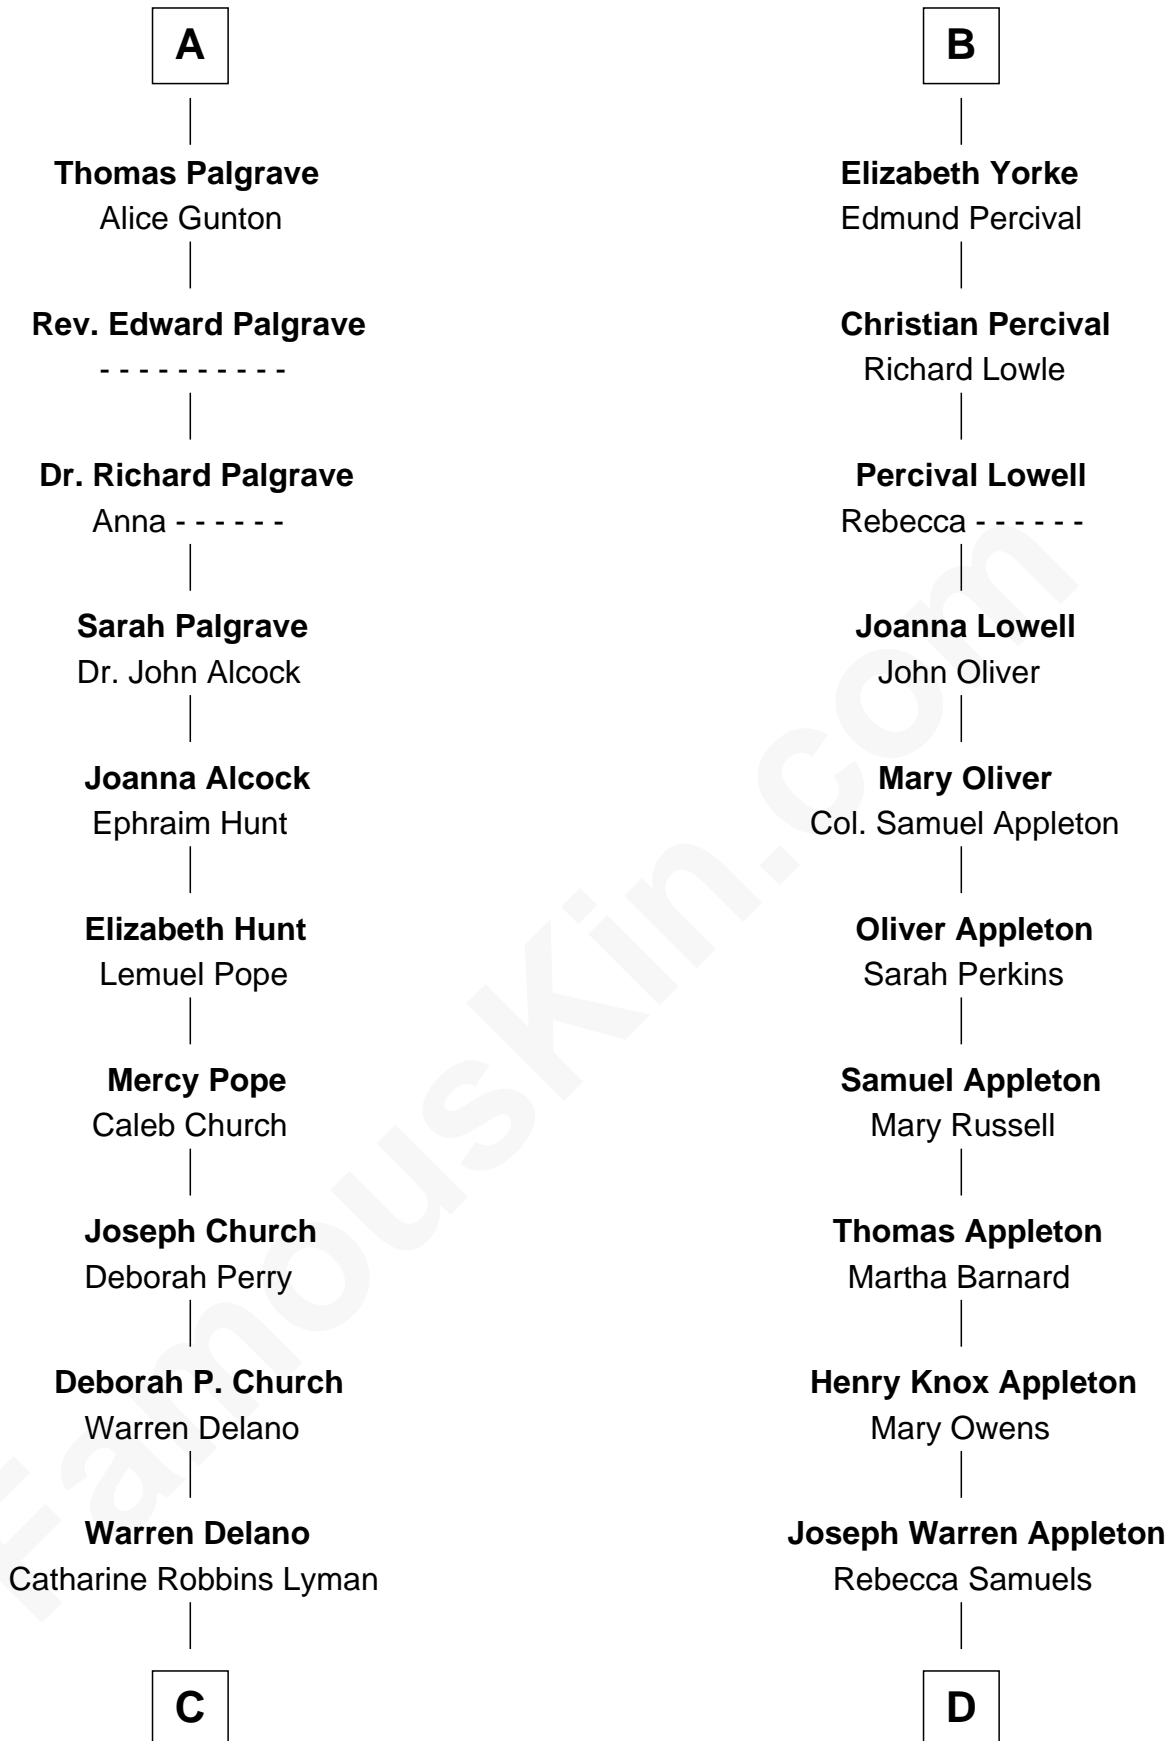

FamousKin.com
Relationship Chart of
Franklin D. Roosevelt
32nd U.S. President

18th cousin 3 times removed of
Marie-Chantal Miller
Crown Princess of Greece

Humphrey de Bohun
 Elizabeth Plantagenet

Sir William de Bohun
 Elizabeth de Badlesmere

Elizabeth de Bohun
 Sir Richard Fitzalan

Elizabeth Fitzalan
 Sir Robert Goushill

Elizabeth Goushill
 Sir Robert Wingfield

Elizabeth Wingfield
 Sir William Brandon

Eleanor Brandon
 John Glemham

Anne Glemham
 Henry Palgrave

A

Margaret de Bohun
 Sir Hugh de Courtnay

Elizabeth de Courtnay
 Sir Andrew Luttrell

Sir Hugh Luttrell
 Catherine de Beaumont

Sir John Luttrell
 Margaret Touchet

Sir James Luttrell
 Elizabeth Courtnay

Sir Hugh Luttrell
 Margaret Hill

Eleanor Luttrell
 Roger Yorke

B

C

Sara Delano
James Roosevelt

Franklin D. Roosevelt
32nd U.S. President

D

George H. Appleton
Mary Helen Edson

Blanche Louise Appleton
Ellis John Springer Miller