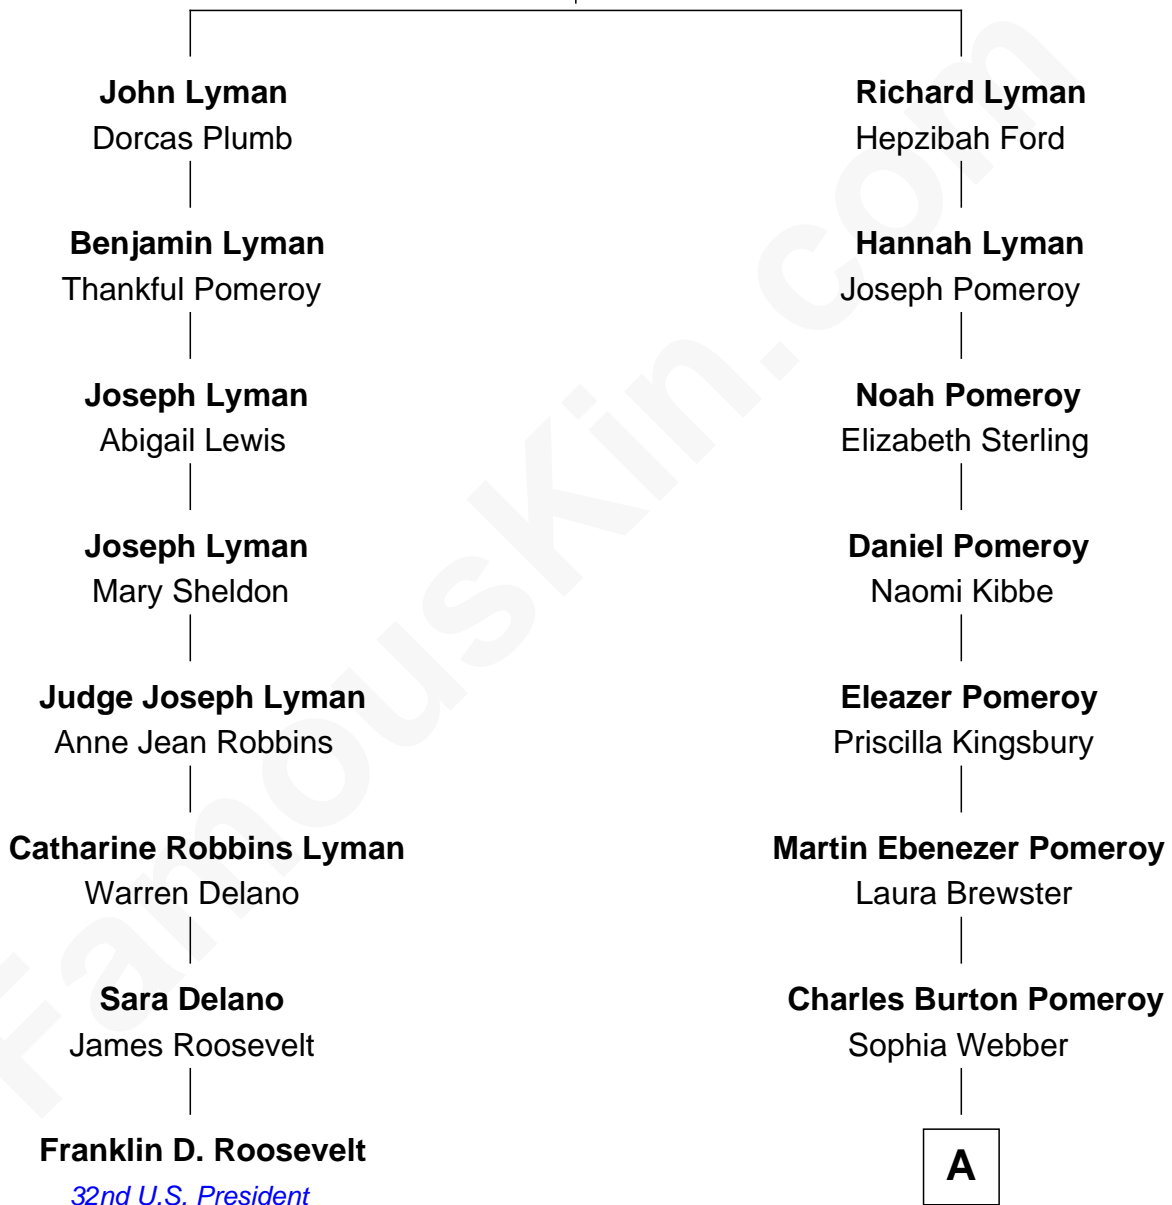

**FamousKin.com**  
**Relationship Chart of**  
**Franklin D. Roosevelt**  
*32nd U.S. President*

**7th cousin 2 times removed of**  
**Brewster H. Shaw**  
*NASA Astronaut*

**Richard Lyman**  
 Sarah - - - - -

**A**

**Adelle Pomeroy**  
John Thomas Shaw

**Brewster Hopkinson Shaw**  
Leone Marguerite Lee

**Brewster H. Shaw**  
*NASA Astronaut*

FamousKin.com