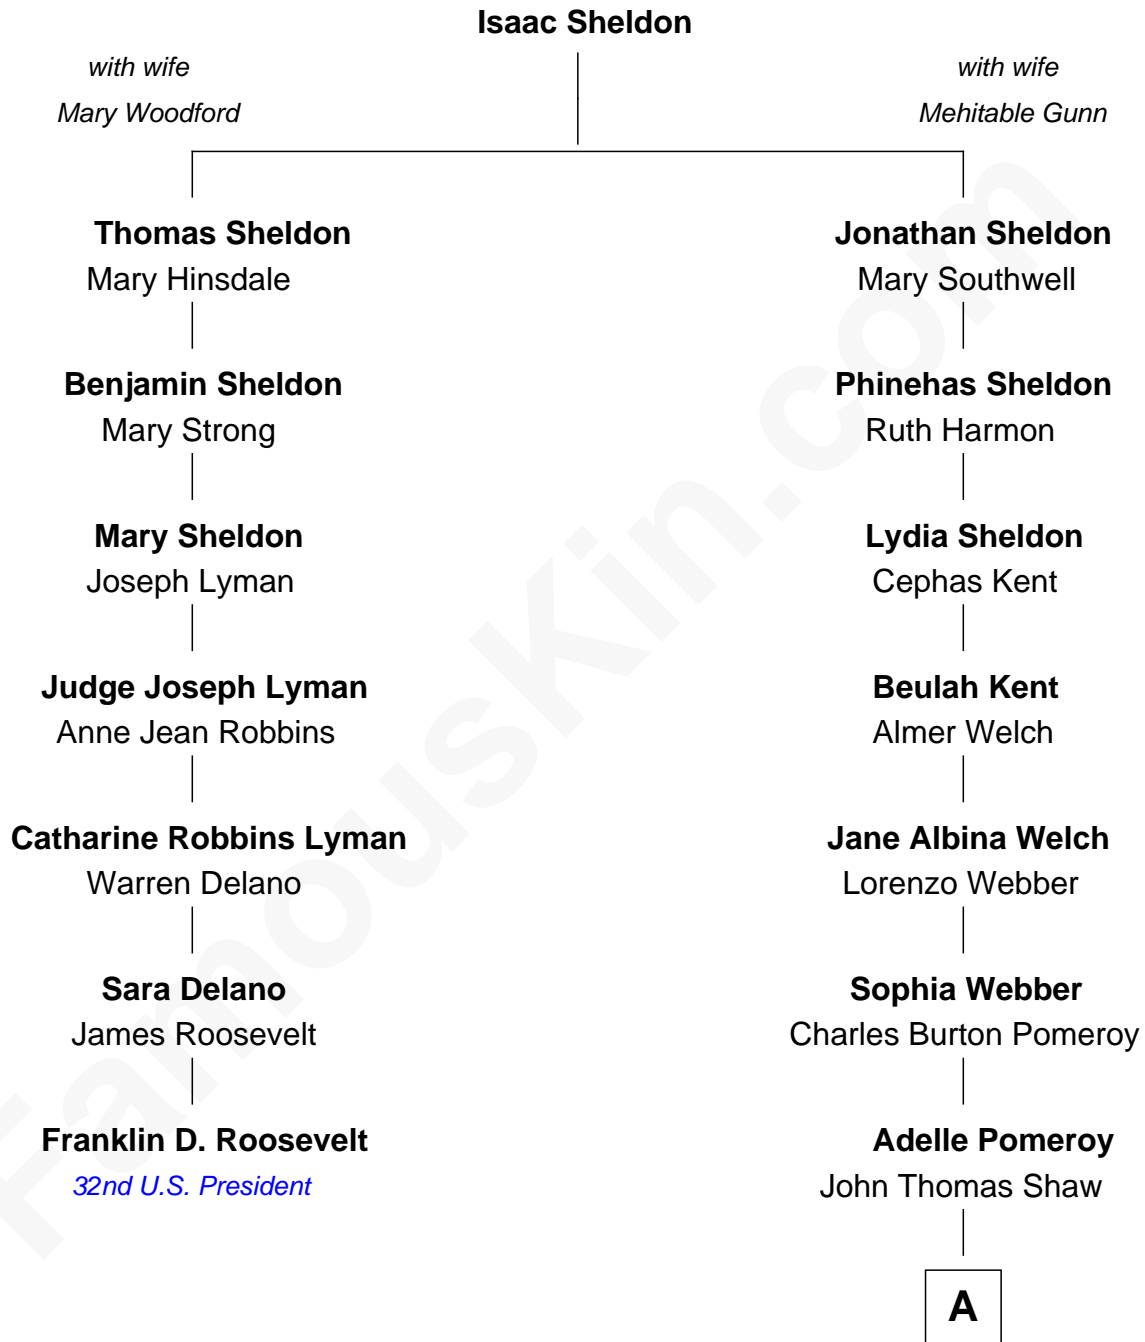

FamousKin.com
Relationship Chart of
Franklin D. Roosevelt
32nd U.S. President

6th cousin 2 times removed of
Brewster H. Shaw
NASA Astronaut

A

—
Brewster Hopkinson Shaw

Leone Marguerite Lee

—
Brewster H. Shaw

NASA Astronaut

FamousKin.com