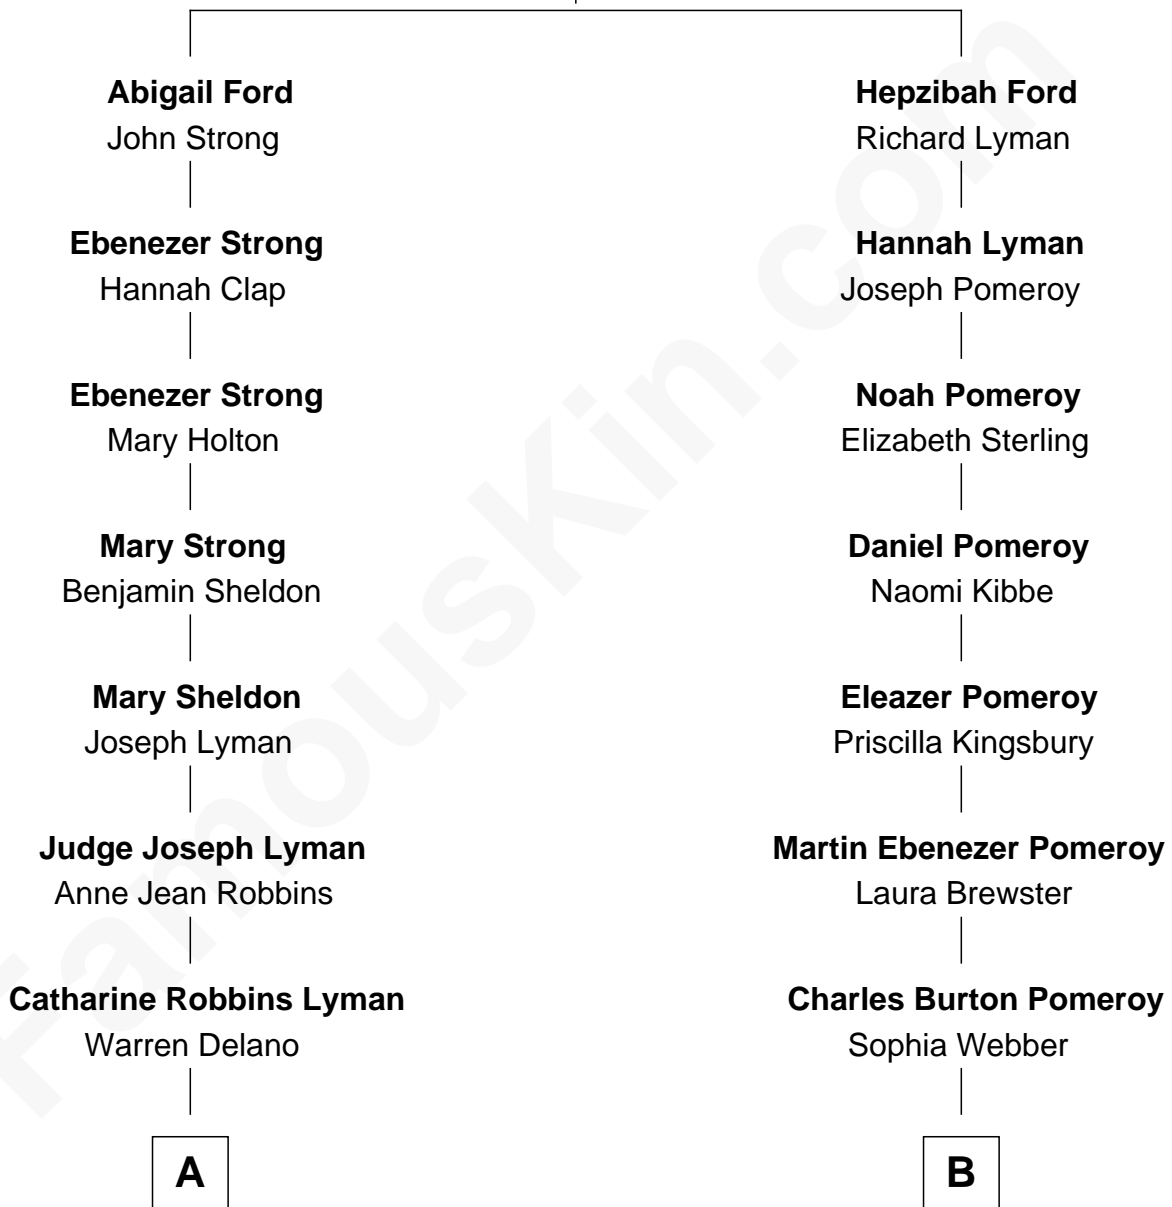

FamousKin.com
Relationship Chart of
Franklin D. Roosevelt
32nd U.S. President

8th cousin 1 time removed of
Brewster H. Shaw
NASA Astronaut

Thomas Ford
 Elizabeth Charde

A

Sara Delano
James Roosevelt

Franklin D. Roosevelt
32nd U.S. President

B

Adelle Pomeroy
John Thomas Shaw

Brewster Hopkinson Shaw
Leone Marguerite Lee

Brewster H. Shaw
NASA Astronaut

FamousKin.com