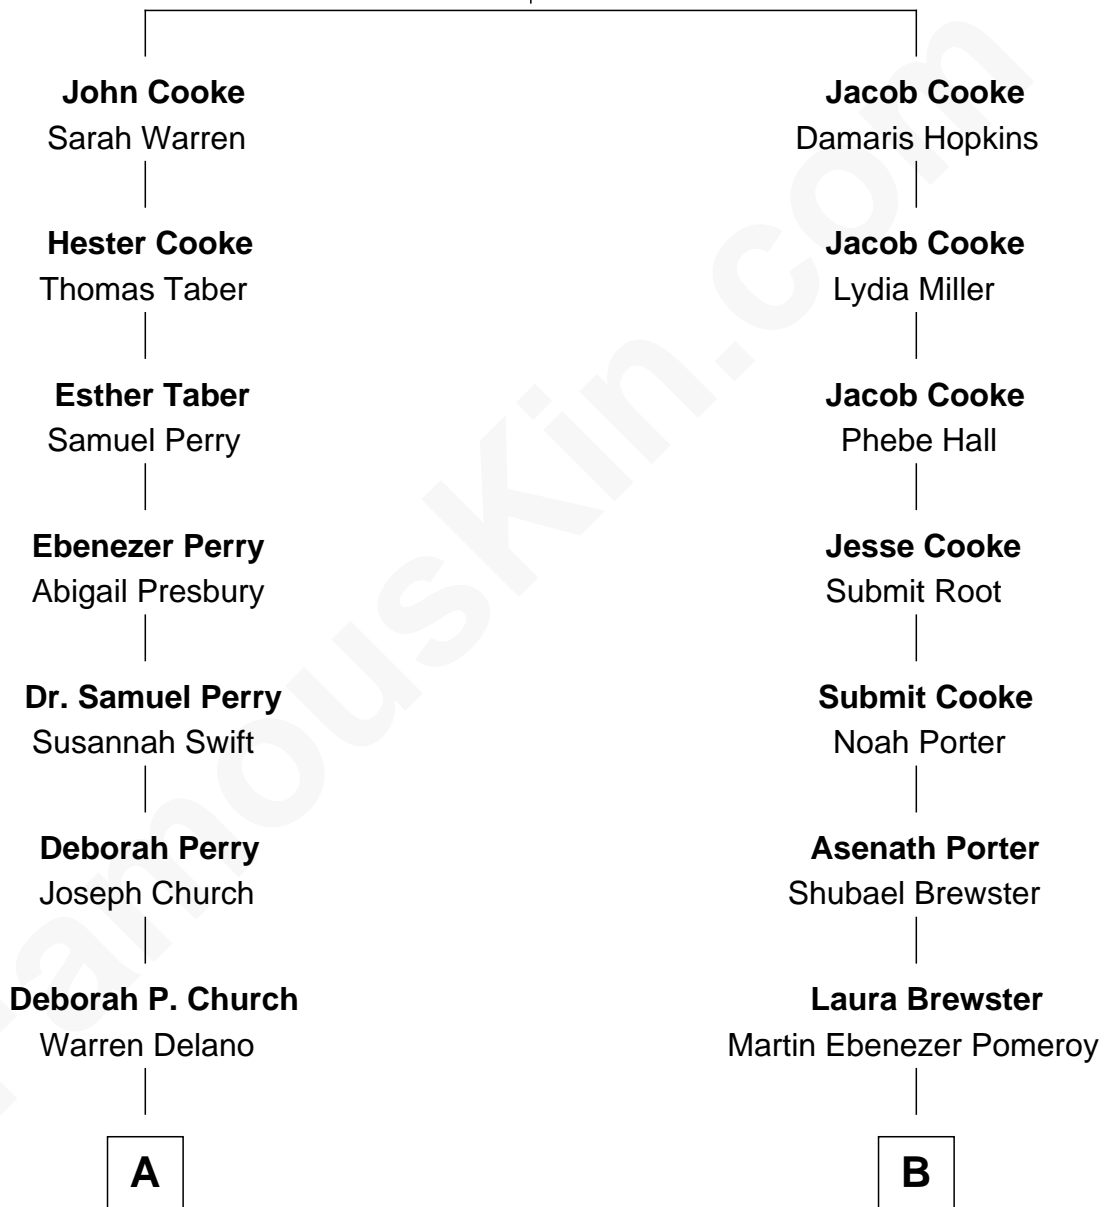

FamousKin.com
Relationship Chart of
Franklin D. Roosevelt
32nd U.S. President

9th cousin 1 time removed of
Brewster H. Shaw
NASA Astronaut

Francis Cooke
 Hester le Mahieu

A

Warren Delano
Catharine Robbins Lyman

Sara Delano
James Roosevelt

Franklin D. Roosevelt
32nd U.S. President

B

Charles Burton Pomeroy
Sophia Webber

Adelle Pomeroy
John Thomas Shaw

Brewster Hopkinson Shaw
Leone Marguerite Lee

Brewster H. Shaw
NASA Astronaut