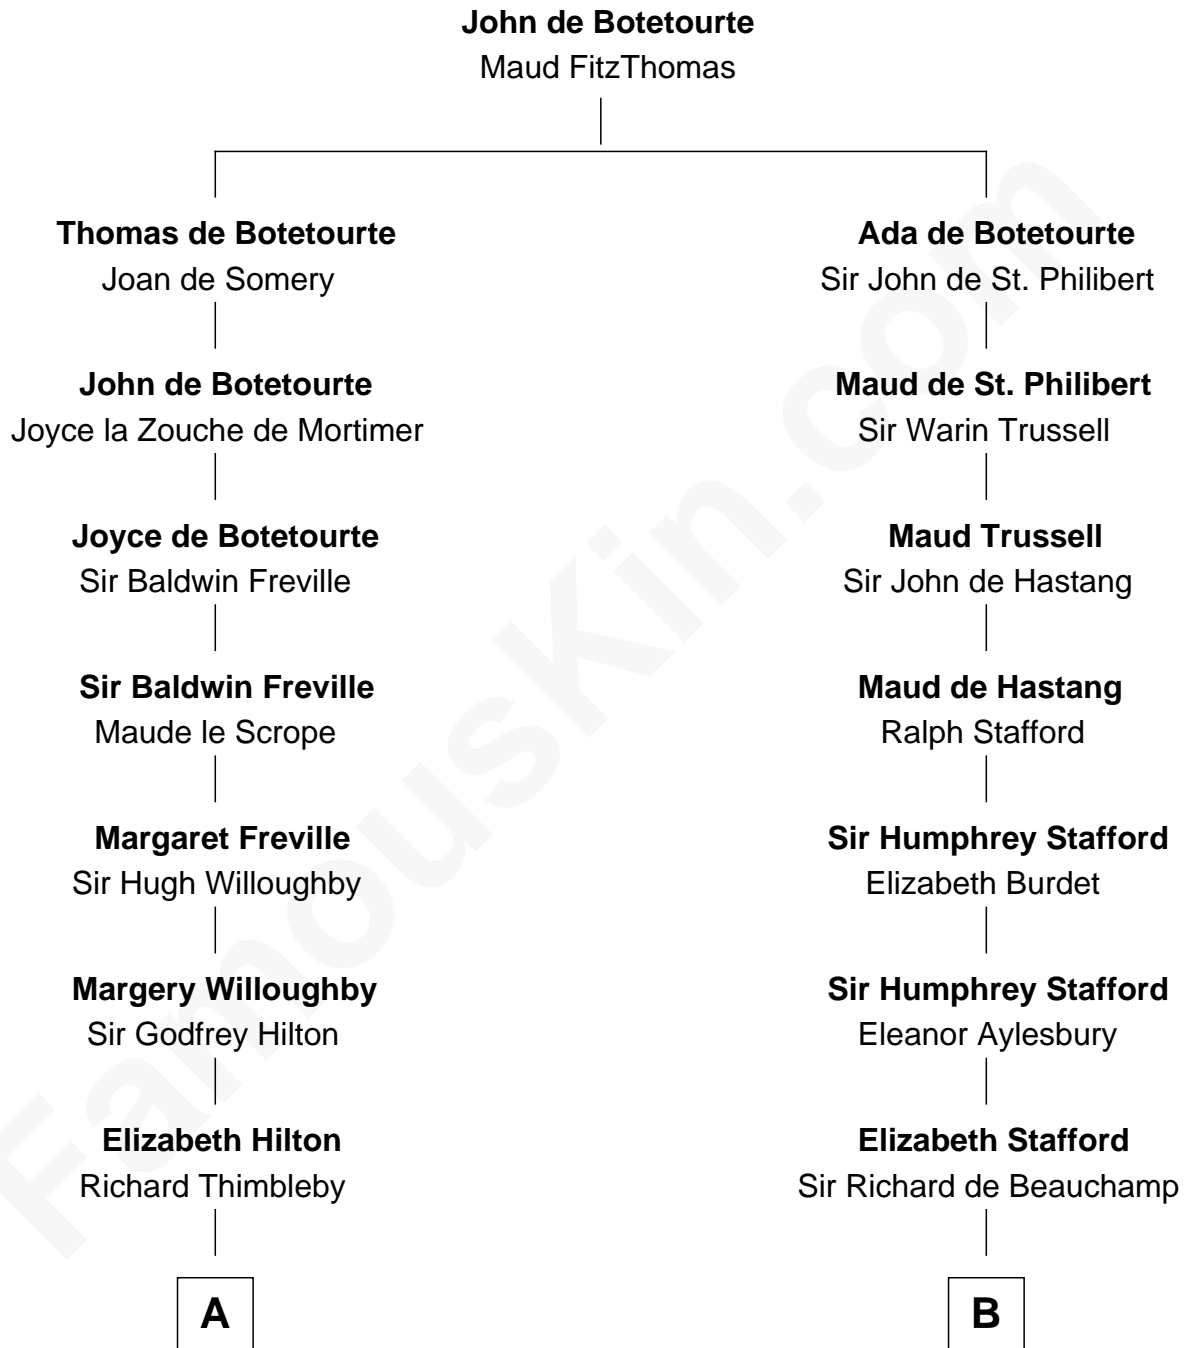

FamousKin.com
Relationship Chart of
Franklin D. Roosevelt
32nd U.S. President

18th cousin 1 time removed of
James Madison
4th U.S. President

C

Catharine Robbins Lyman

Warren Delano

Sara Delano

James Roosevelt

Franklin D. Roosevelt

32nd U.S. President

D

Eleanor Rose Conway

James Madison

James Madison

4th U.S. President

FamousKin.com