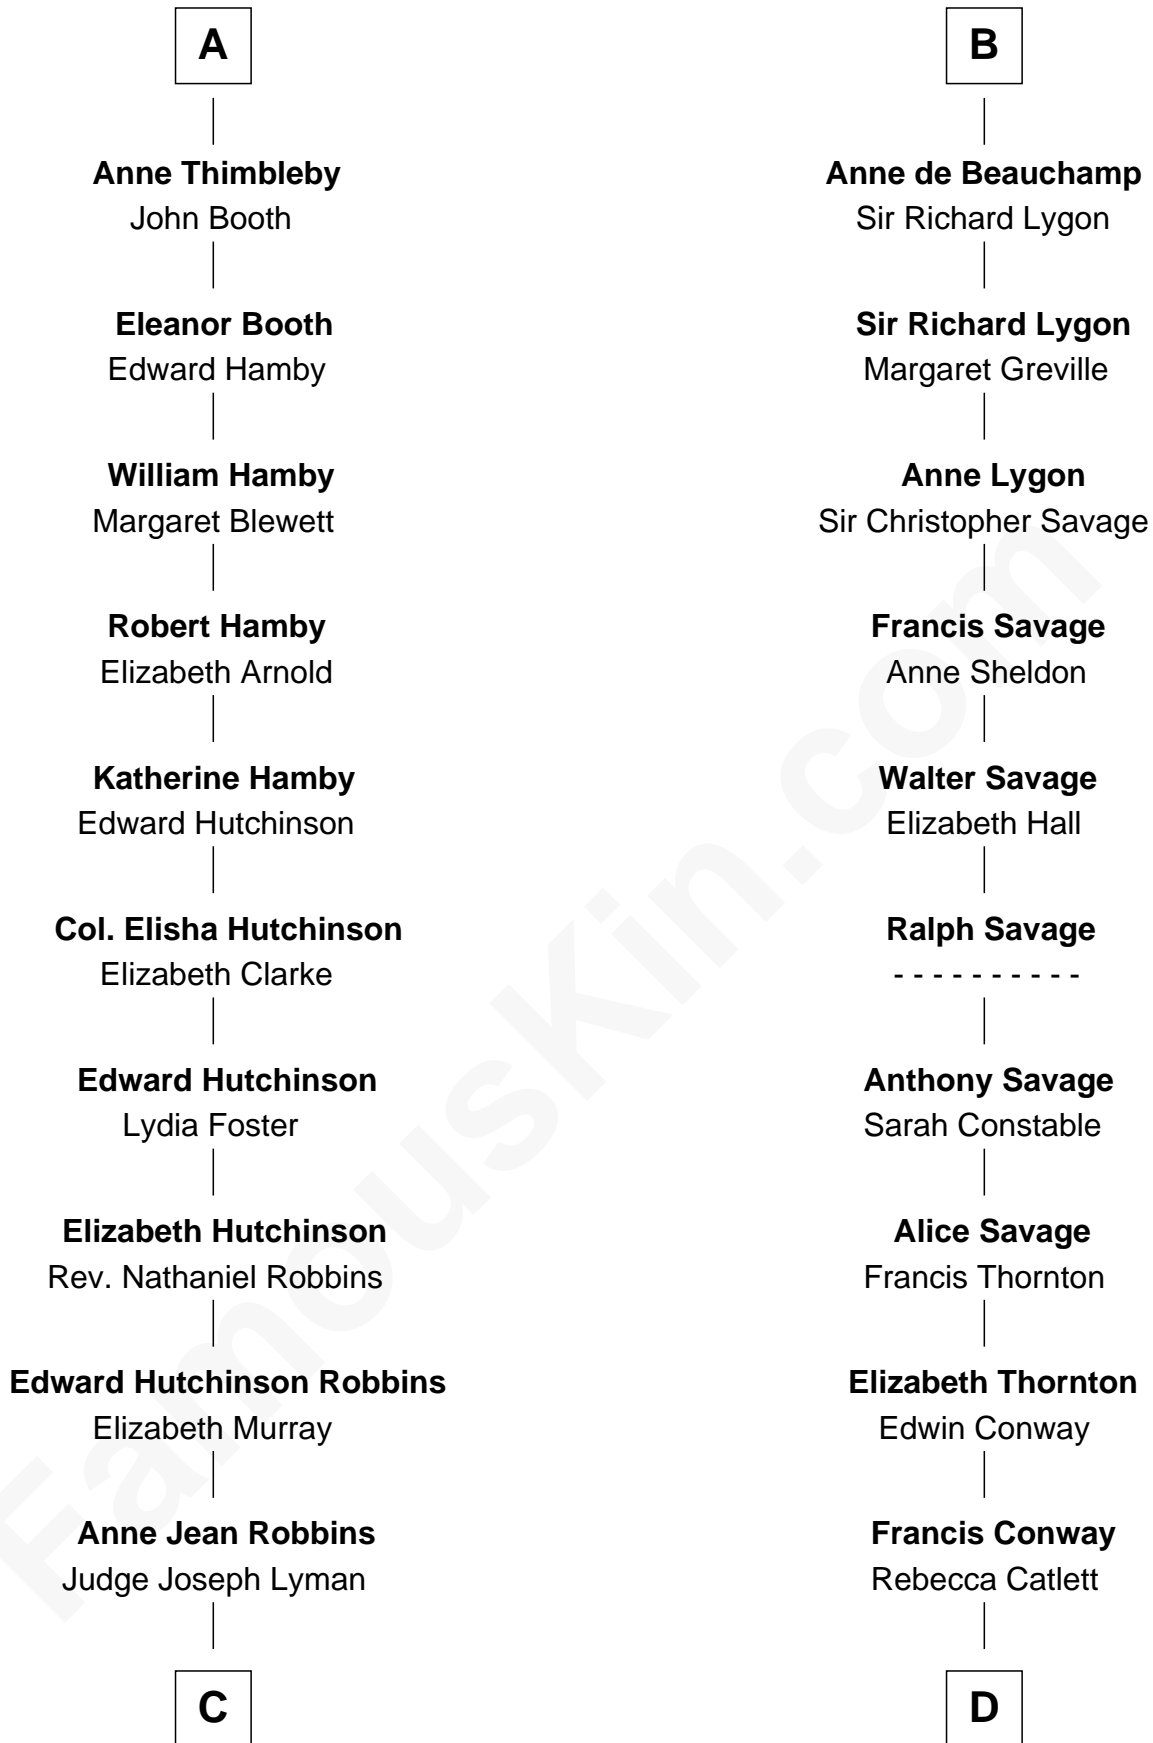

FamousKin.com
Relationship Chart of
Franklin D. Roosevelt
32nd U.S. President

18th cousin 1 time removed of
James Madison
4th U.S. President

C

Catharine Robbins Lyman

Warren Delano

Sara Delano

James Roosevelt

Franklin D. Roosevelt

32nd U.S. President

D

Eleanor Rose Conway

James Madison

James Madison

4th U.S. President

FamousKin.com