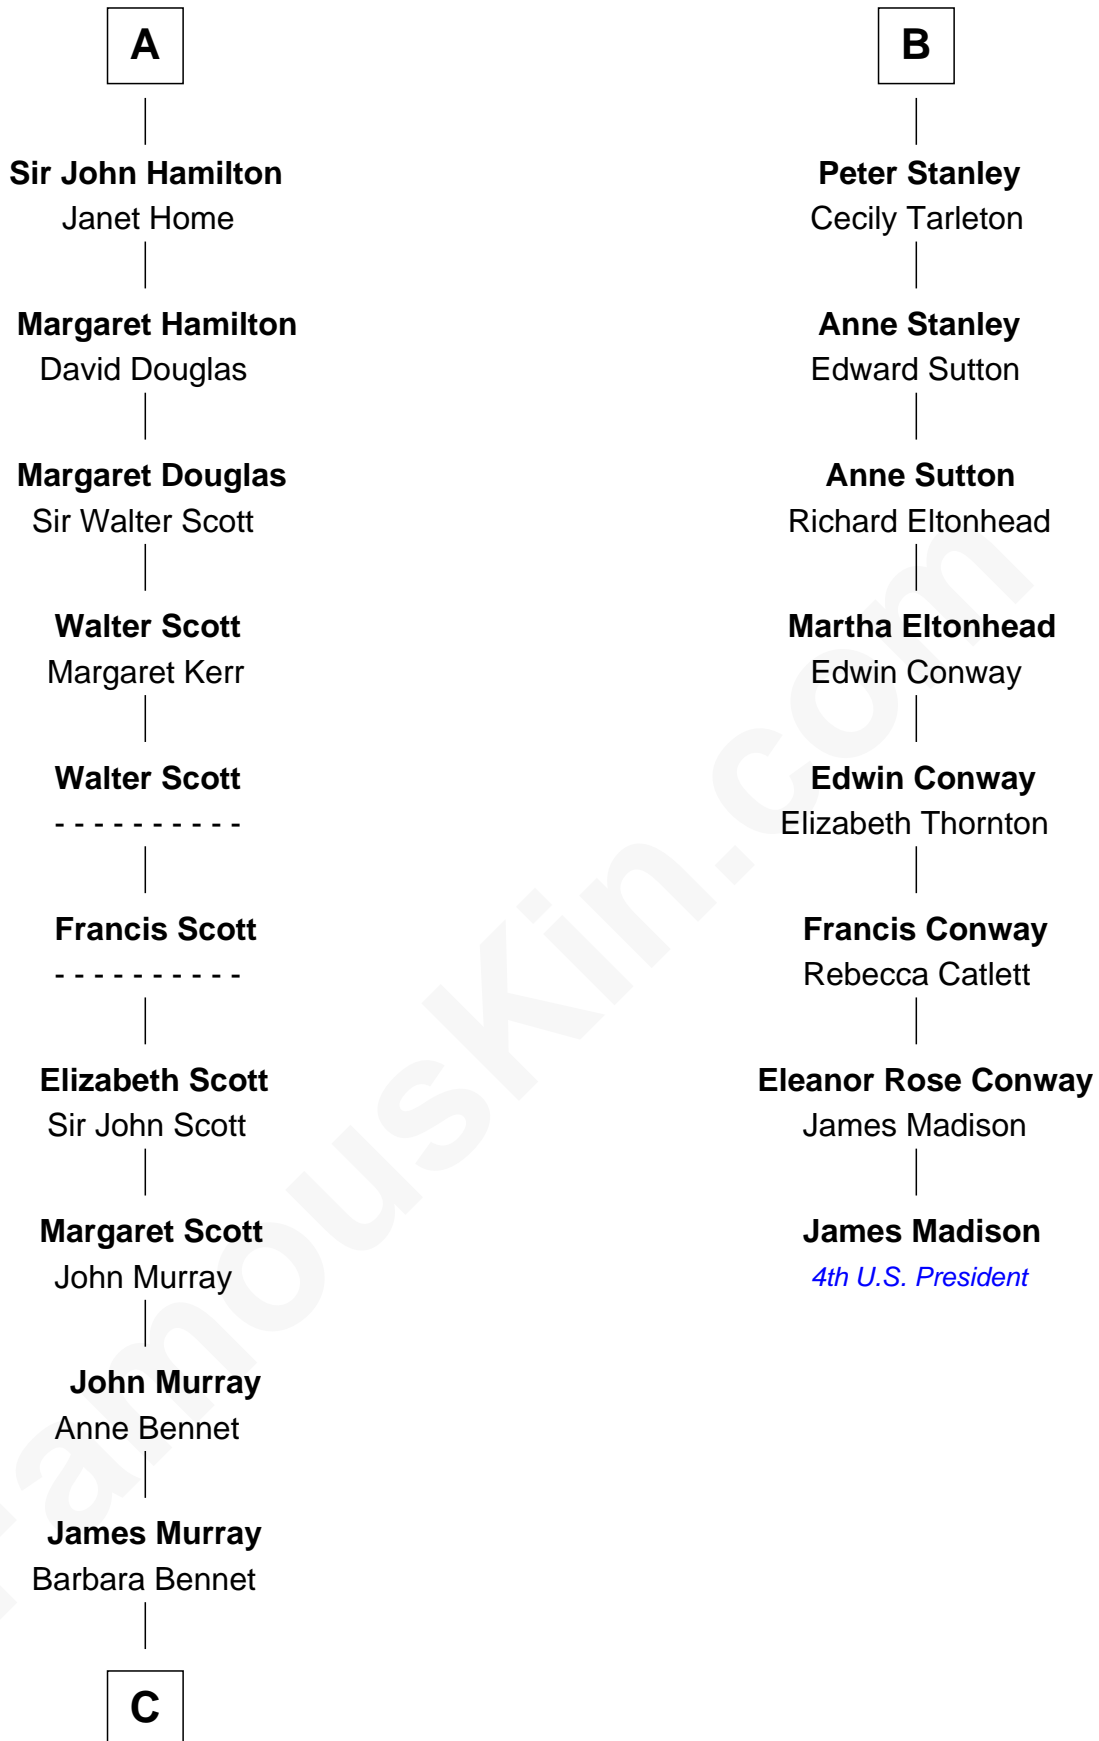

FamousKin.com
Relationship Chart of
Franklin D. Roosevelt
32nd U.S. President

14th cousin 7 times removed of
James Madison
4th U.S. President

Sir Robert de Holland
 Maude la Zouche

C

—
Elizabeth Murray
Edward Hutchinson Robbins

—
Anne Jean Robbins
Judge Joseph Lyman

—
Catharine Robbins Lyman
Warren Delano

—
Sara Delano
James Roosevelt

—
Franklin D. Roosevelt
32nd U.S. President

FamousKin.com