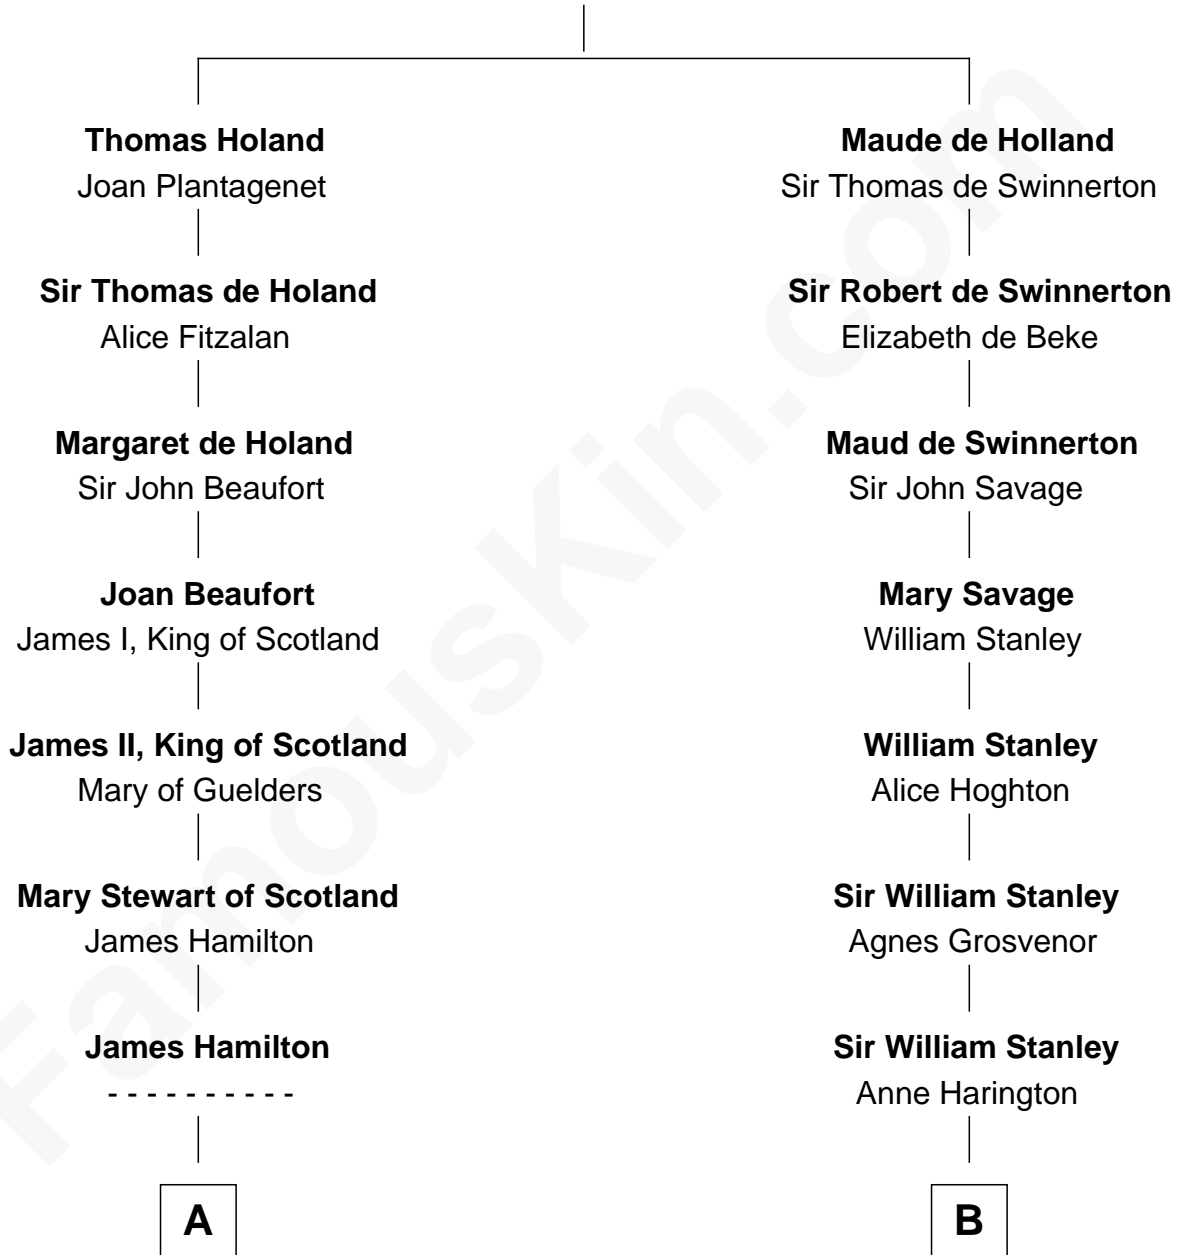

FamousKin.com
Relationship Chart of
Franklin D. Roosevelt
32nd U.S. President

14th cousin 7 times removed of
James Madison
4th U.S. President

Sir Robert de Holland
 Maude la Zouche

C

—
Elizabeth Murray
Edward Hutchinson Robbins

—
Anne Jean Robbins
Judge Joseph Lyman

—
Catharine Robbins Lyman
Warren Delano

—
Sara Delano
James Roosevelt

—
Franklin D. Roosevelt
32nd U.S. President

FamousKin.com