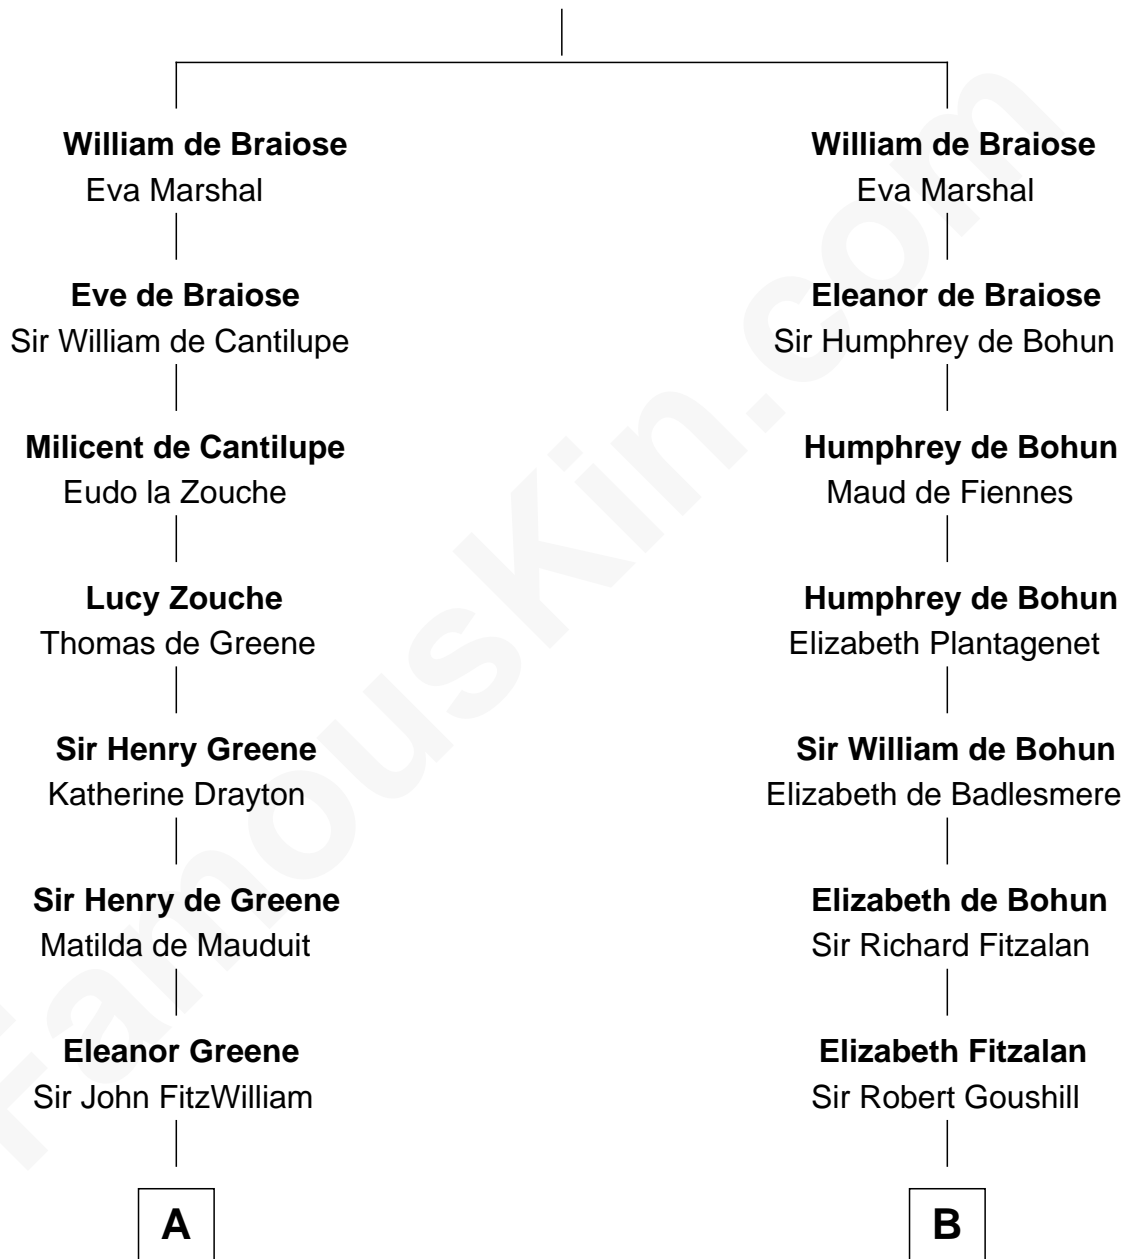

**FamousKin.com**  
**Relationship Chart of**  
**Franklin D. Roosevelt**  
*32nd U.S. President*

18th cousin 3 times removed of  
**James Madison**  
*4th U.S. President*

**Reginald de Braiose**

**C**

**Rebecca Smith**

John Aspinwall

**John Aspinwall**

Susan Howland

**Mary Rebecca Aspinwall**

Isaac Daniel Roosevelt

**James Roosevelt**

Sara Delano

**Franklin D. Roosevelt**

*32nd U.S. President*

**D**

**Eleanor Rose Conway**

James Madison

**James Madison**

*4th U.S. President*

FamousKin.com