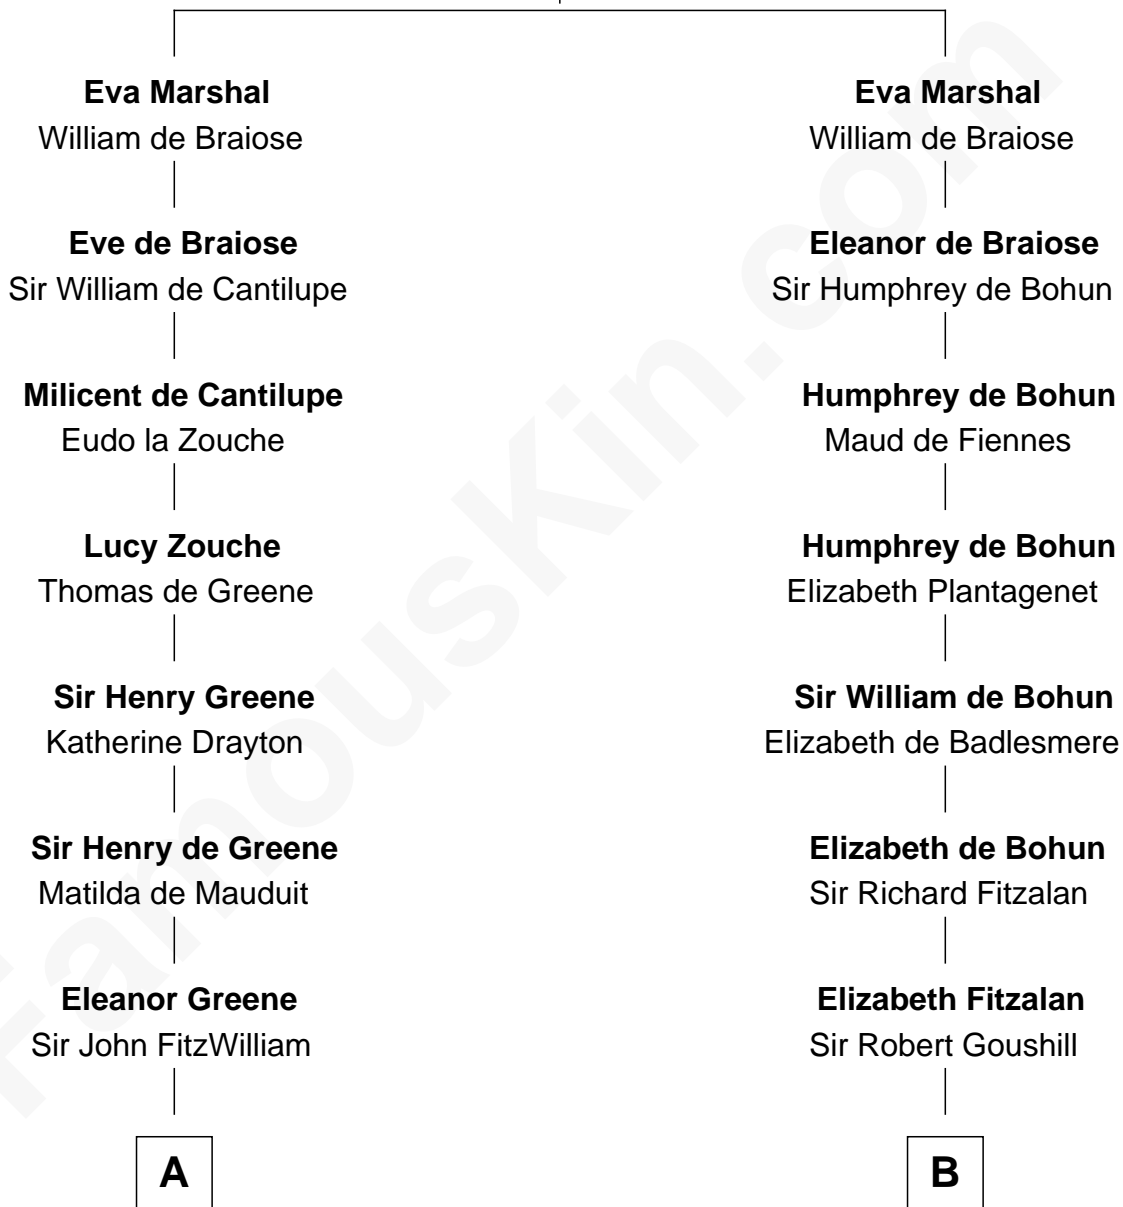

**FamousKin.com**  
**Relationship Chart of**  
**Franklin D. Roosevelt**  
*32nd U.S. President*

18th cousin 3 times removed of

**James Madison**  
*4th U.S. President*

**Sir William Marshal**  
 Isabel de Clare

**C**

**Rebecca Smith**

John Aspinwall

**John Aspinwall**

Susan Howland

**Mary Rebecca Aspinwall**

Isaac Daniel Roosevelt

**James Roosevelt**

Sara Delano

**Franklin D. Roosevelt**

*32nd U.S. President*

**D**

**Eleanor Rose Conway**

James Madison

**James Madison**

*4th U.S. President*