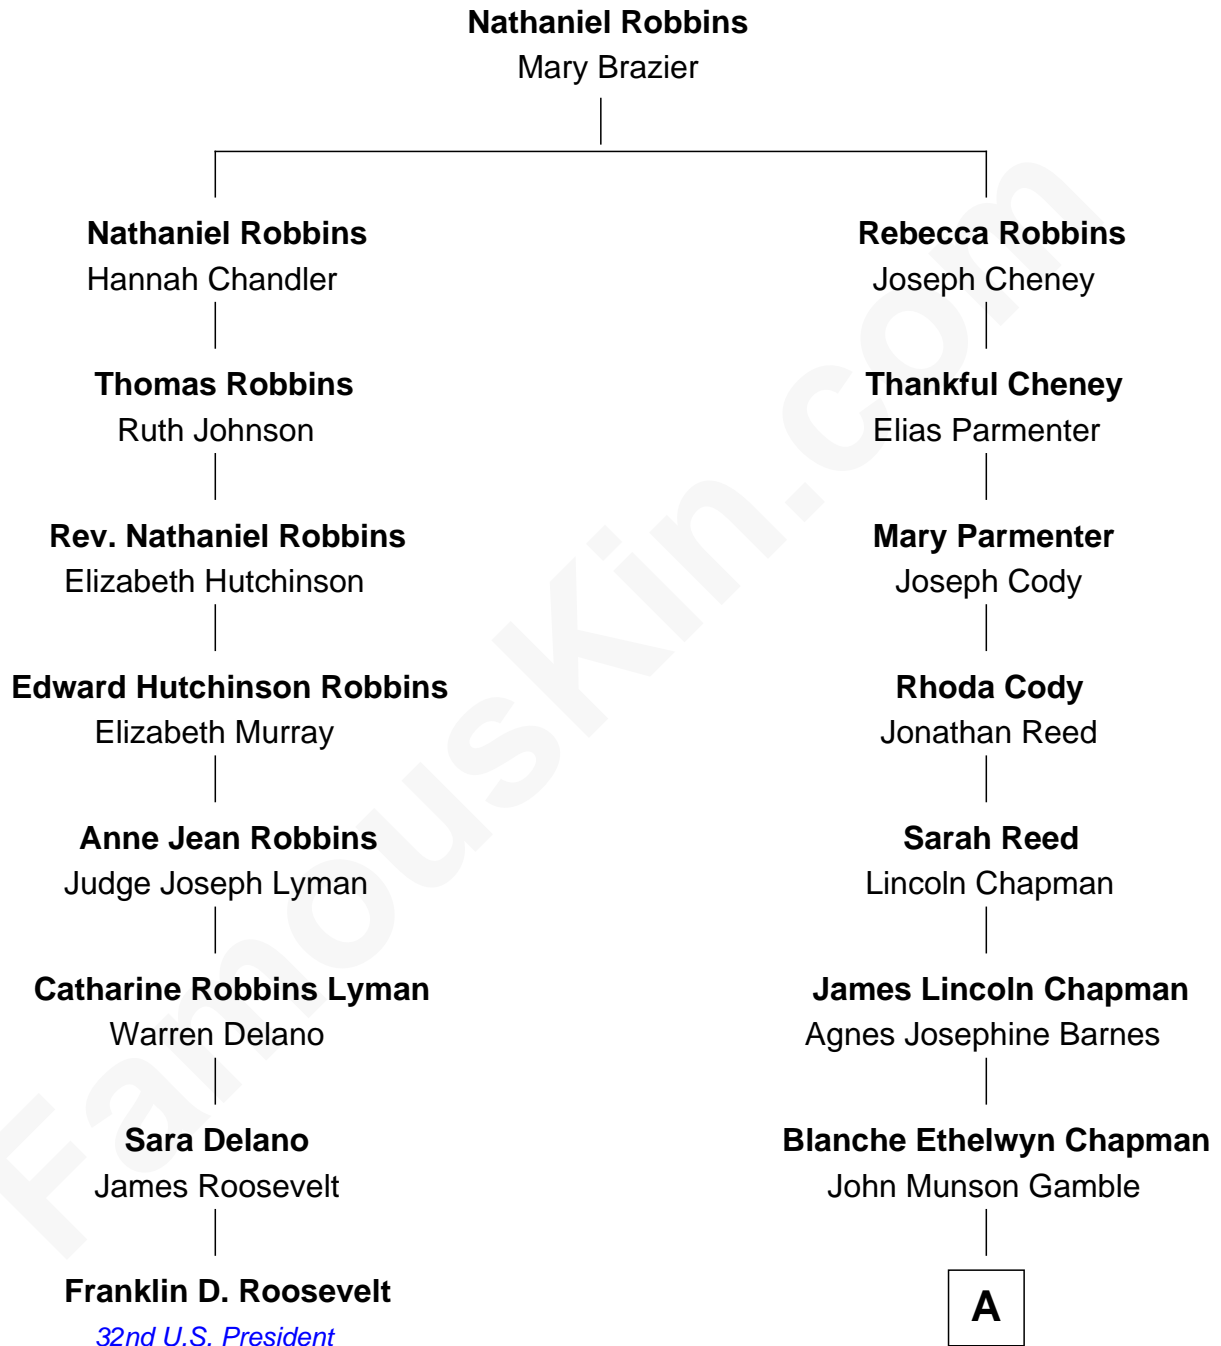

FamousKin.com

Relationship Chart of

Franklin D. Roosevelt

32nd U.S. President

7th cousin 2 times removed of

Viggo Mortensen

Movie Actor

A

Mary Annis Gamble
Dr. Walter Sidney Atkinson

Grace Gamble Atkinson
Viggo Peter Mortensen

Viggo Mortensen
Movie Actor