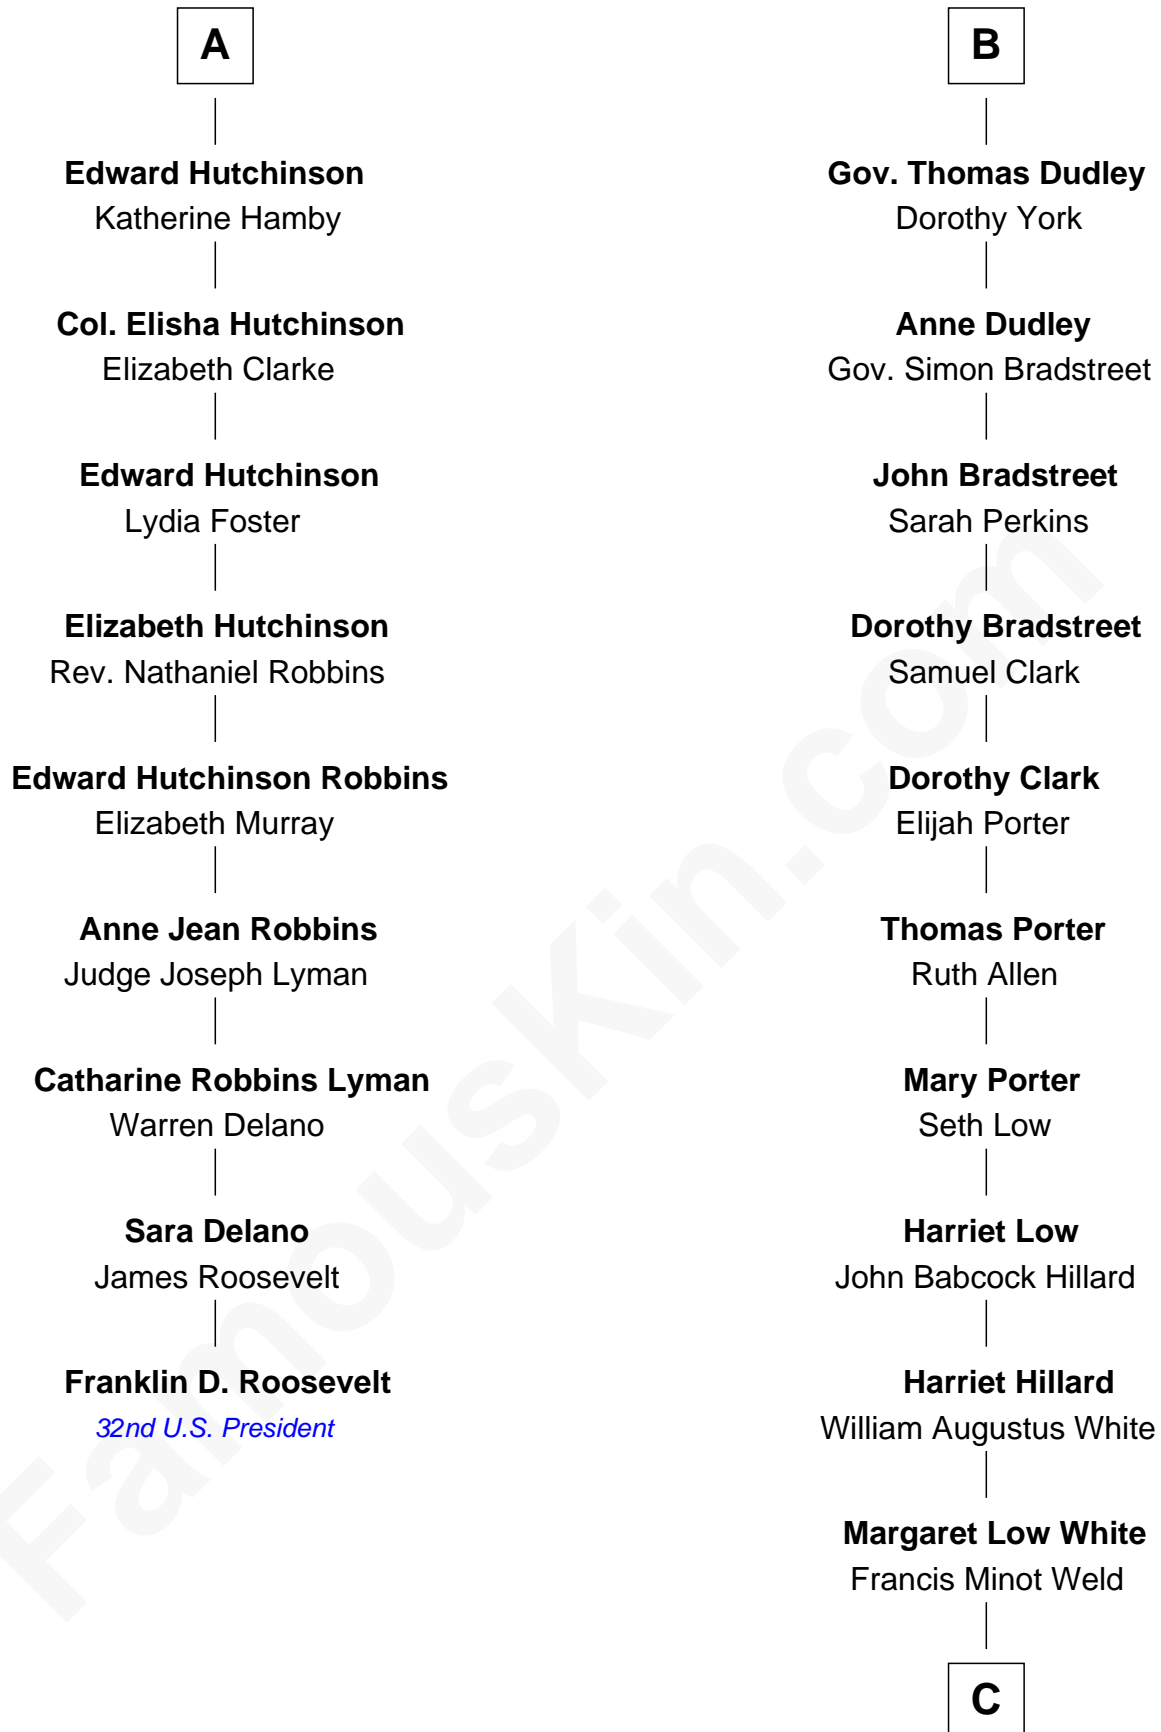

**FamousKin.com**  
**Relationship Chart of**  
**Franklin D. Roosevelt**  
*32nd U.S. President*

**15th cousin 3 times removed of**  
**Bill Weld**  
*68th Governor of Massachusetts*

**Sir Walter Blount**  
 Sancha de Ayala

**Sir Thomas Blount**  
 Margaret de Gresley

**Constance Blount**  
 Sir John Sutton

**Sir Thomas Blount**  
 Agnes Hawley

**Sir John Sutton**  
 Elizabeth Berkeley

**Anne Blount**  
 William Marbury

**Sir Edmund Sutton**  
 Joyce Tiptoft

**Robert Marbury**  
 Katherine Williamson

**Sir Edward Sutton**  
 Cecily Willoughby

**William Marbury**  
 Agnes Lenton

**Sir John Sutton**  
 Cecily Grey

**Rev. Francis Marbury**  
 Bridget Dryden

**Sir Henry Dudley**  
 ----- Ashton

*Probable*

**Anne Marbury**  
 William Hutchinson

**Roger Dudley**  
 Susanna Thorne

**A**

**B**

**C**

—  
**David Weld**

Mary Blake Nichols