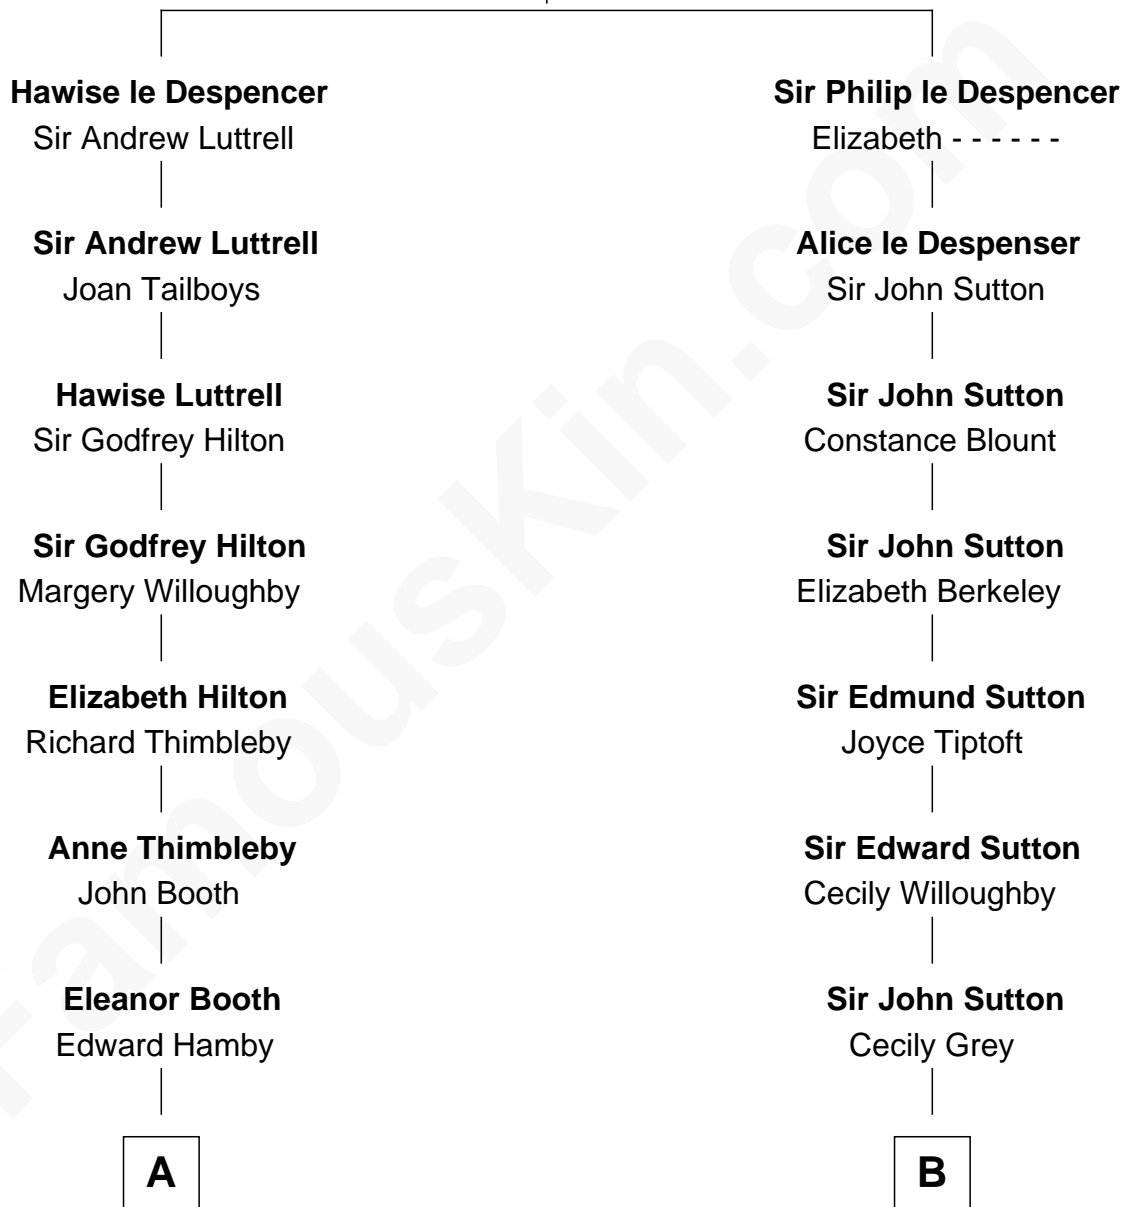

**FamousKin.com**  
**Relationship Chart of**  
**Franklin D. Roosevelt**  
*32nd U.S. President*

**17th cousin 3 times removed of**  
**Bill Weld**  
*68th Governor of Massachusetts*

**Sir Philip le Despencer**  
 Joan de Cobham

**C**

—  
**Harriet Hillard**

William Augustus White

—  
**Margaret Low White**

Francis Minot Weld

—  
**David Weld**

Mary Blake Nichols

—  
**Bill Weld**

*68th Governor of Massachusetts*