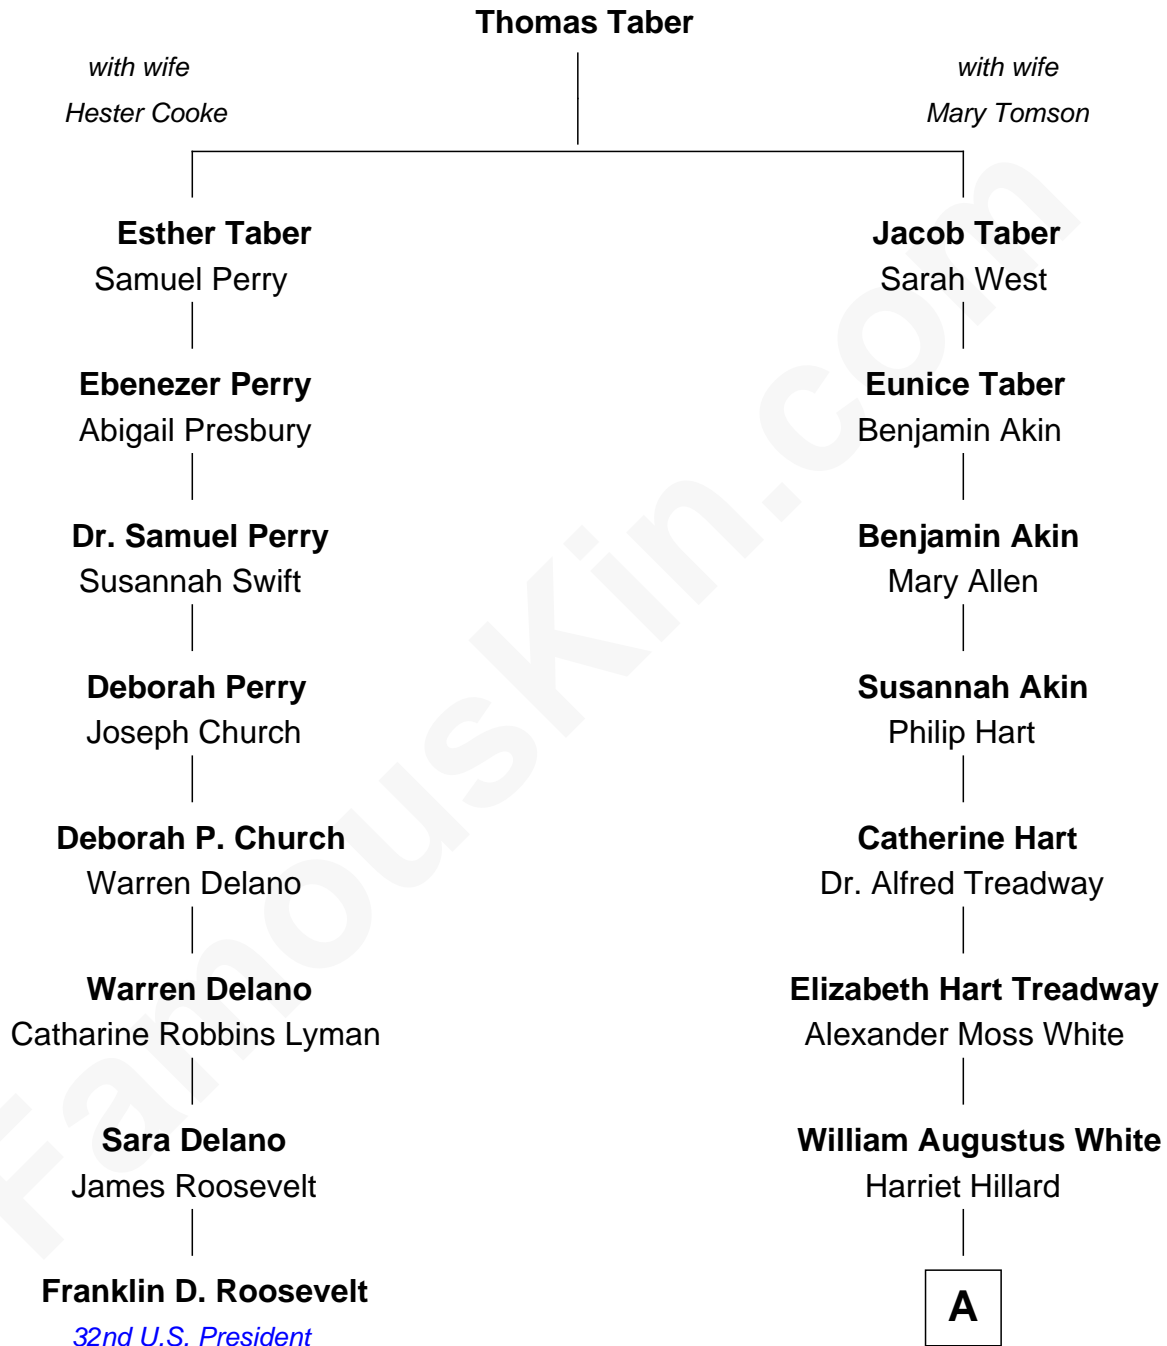

FamousKin.com
Relationship Chart of
Franklin D. Roosevelt
32nd U.S. President

7th cousin 2 times removed of
Bill Weld
68th Governor of Massachusetts

A

—
Margaret Low White

Francis Minot Weld

—
David Weld

Mary Blake Nichols

—
Bill Weld

68th Governor of Massachusetts

FamousKin.com