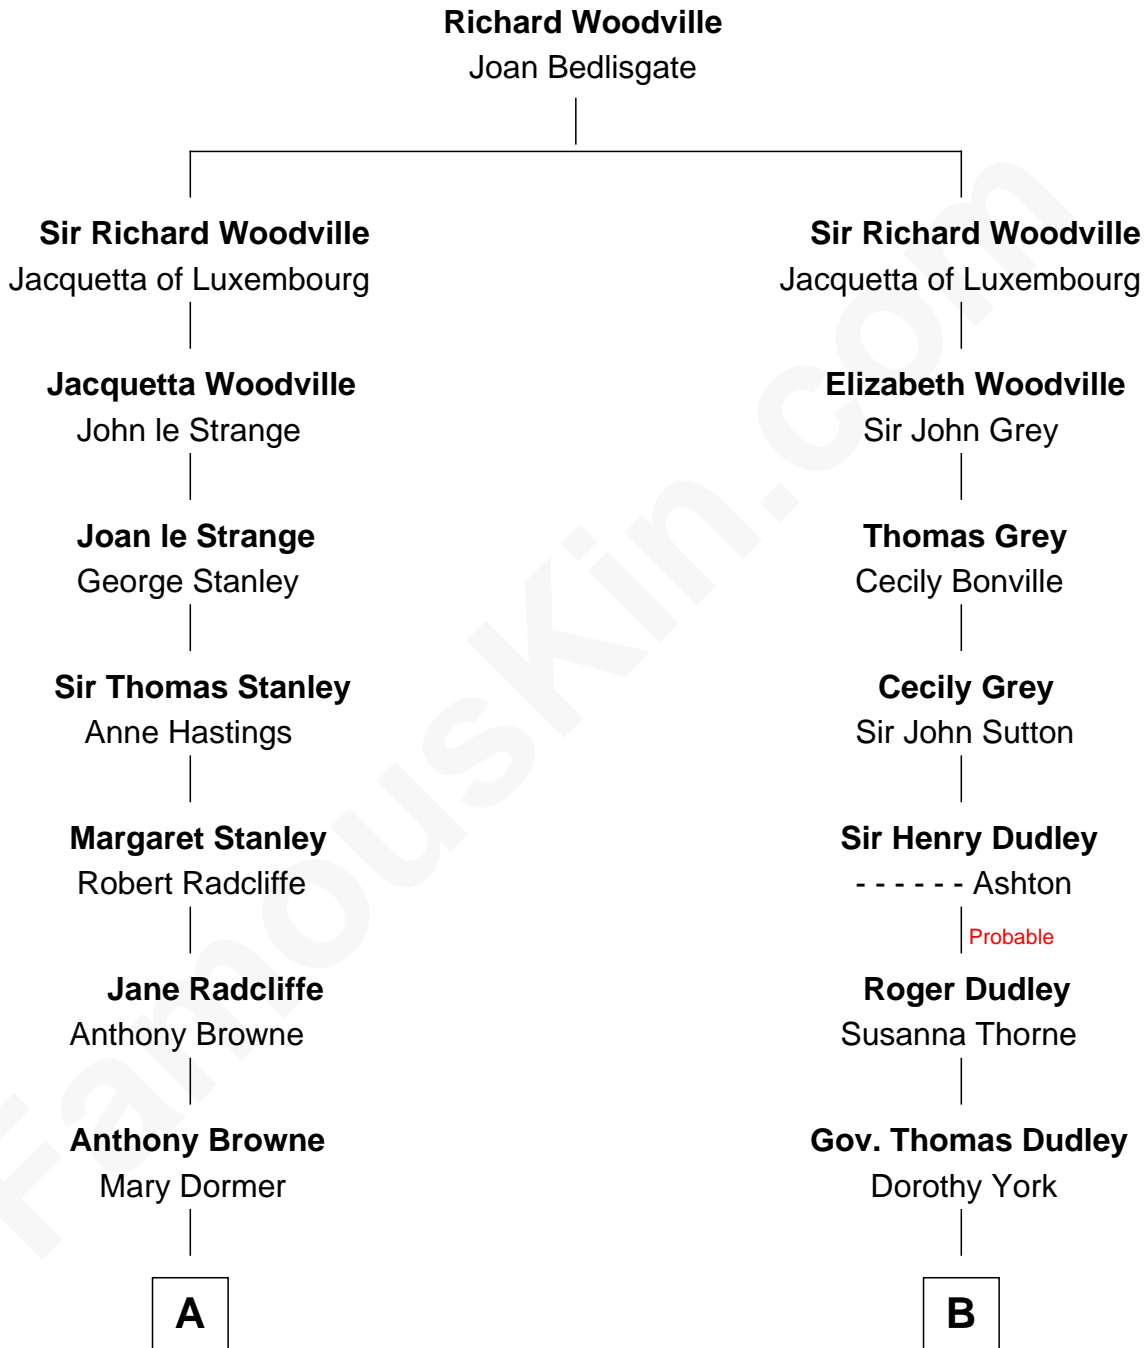

**FamousKin.com**  
**Relationship Chart of**  
**Franklin D. Roosevelt**  
*32nd U.S. President*

**17th cousin of**  
**Bill Weld**  
*68th Governor of Massachusetts*

Bill Weld photo by [Marc Nozell](#) ([CC BY-SA 2.0](#))