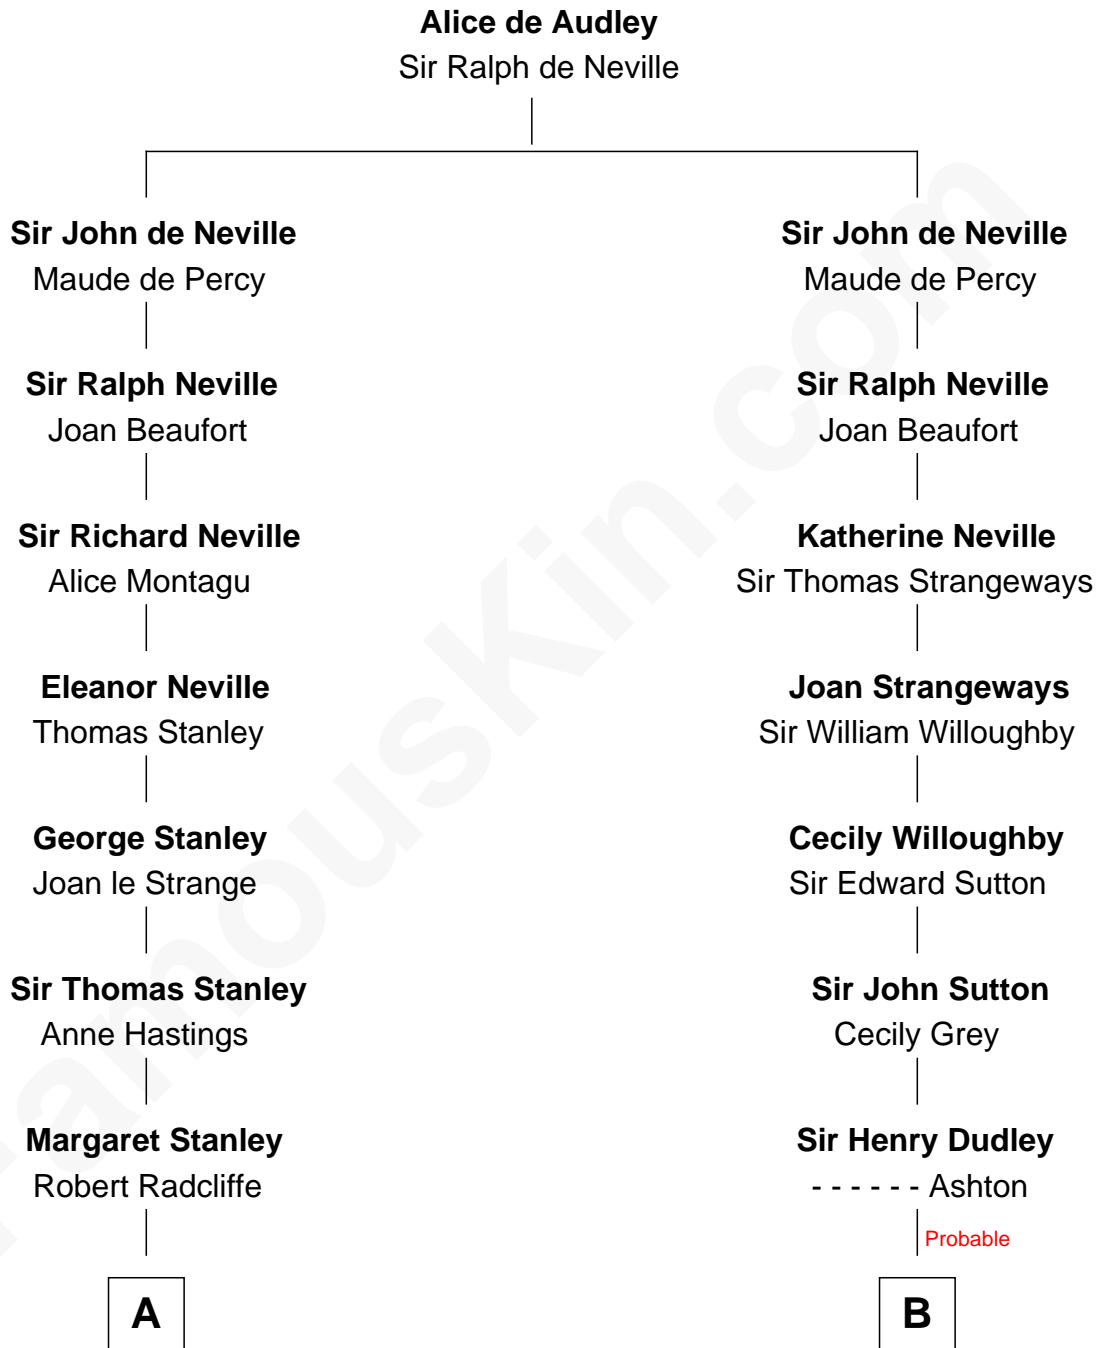

FamousKin.com
Relationship Chart of
Franklin D. Roosevelt
32nd U.S. President

19th cousin of
Bill Weld
68th Governor of Massachusetts

FamousKin.com