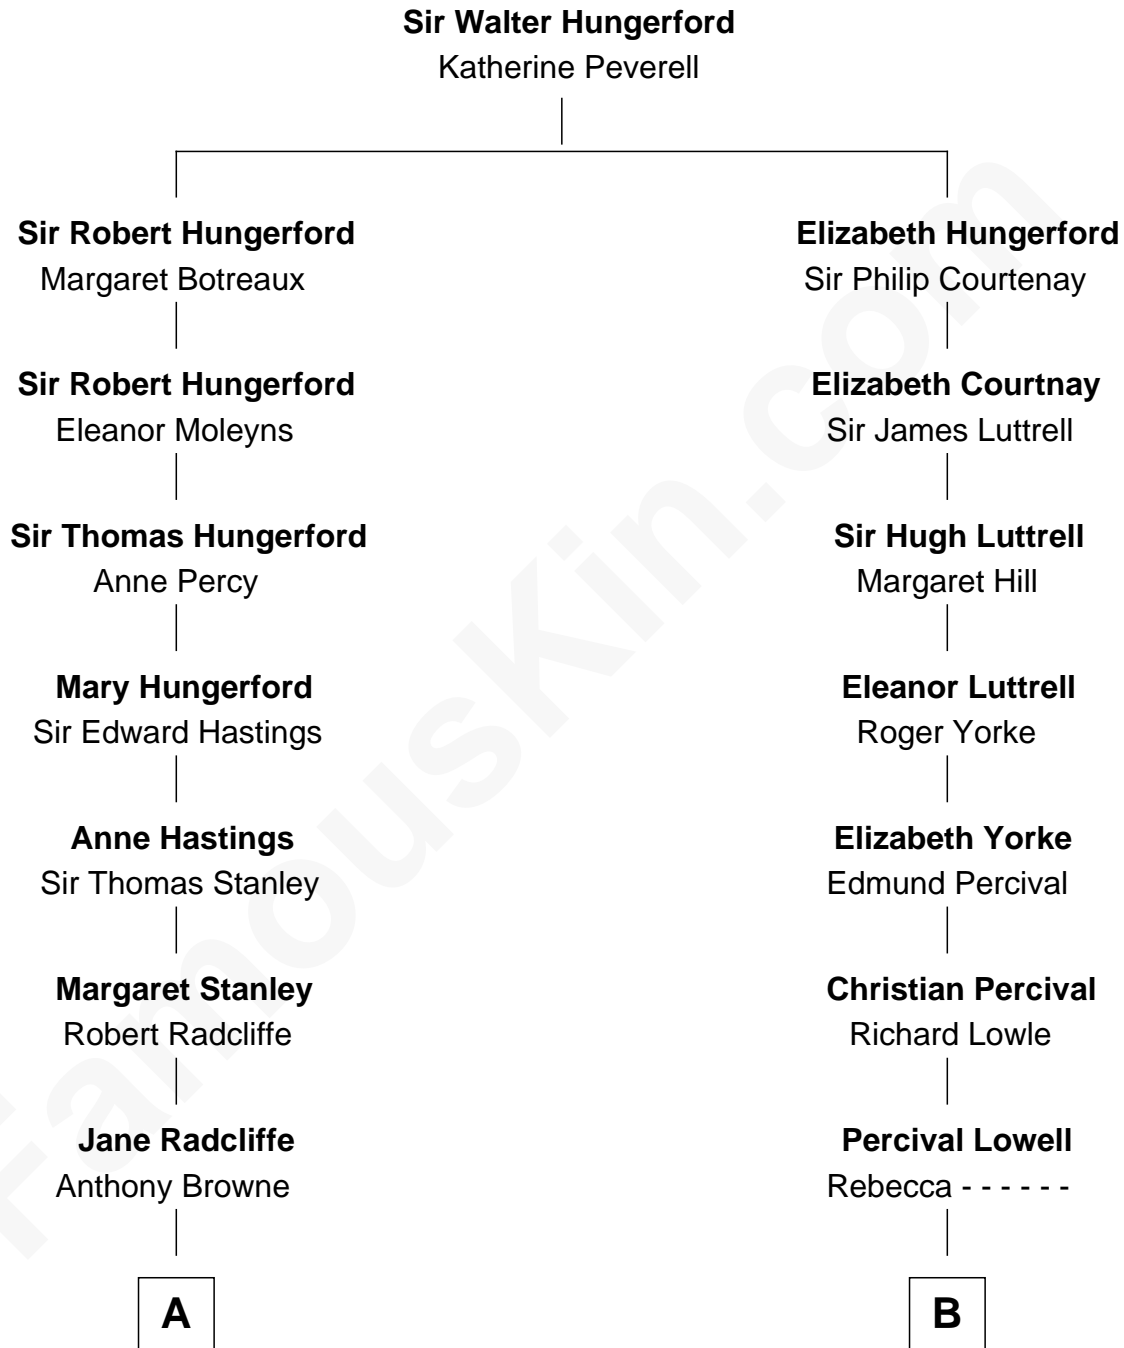

**FamousKin.com**  
**Relationship Chart of**  
**Franklin D. Roosevelt**  
*32nd U.S. President*

**18th cousin of**  
**Bill Weld**  
*68th Governor of Massachusetts*

**C**

**James Roosevelt**

Sara Delano

**Franklin D. Roosevelt**

*32nd U.S. President*

**D**

**Mary Blake Nichols**

David Weld

**Bill Weld**

*68th Governor of Massachusetts*

FamousKin.com