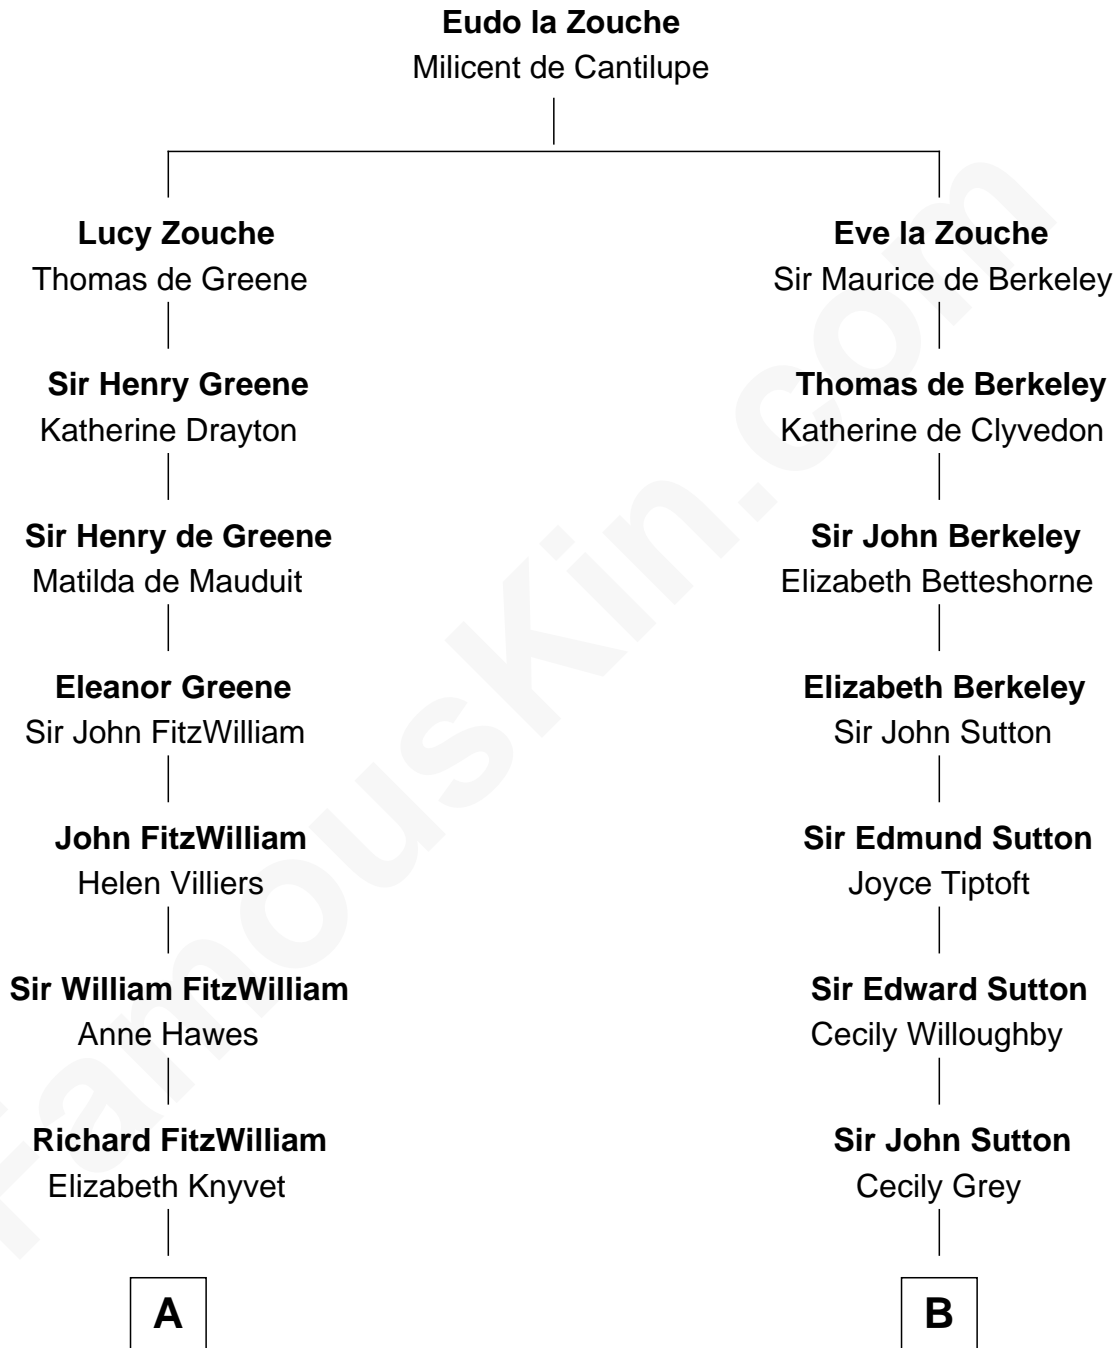

**FamousKin.com**  
**Relationship Chart of**  
**Franklin D. Roosevelt**  
*32nd U.S. President*

**18th cousin 2 times removed of**  
**Bill Weld**  
*68th Governor of Massachusetts*

**C**

**James Roosevelt**

Sara Delano

**Franklin D. Roosevelt**

*32nd U.S. President*

**D**

**Harriet Hillard**

William Augustus White

**Margaret Low White**

Francis Minot Weld

**David Weld**

Mary Blake Nichols

**Bill Weld**

*68th Governor of Massachusetts*