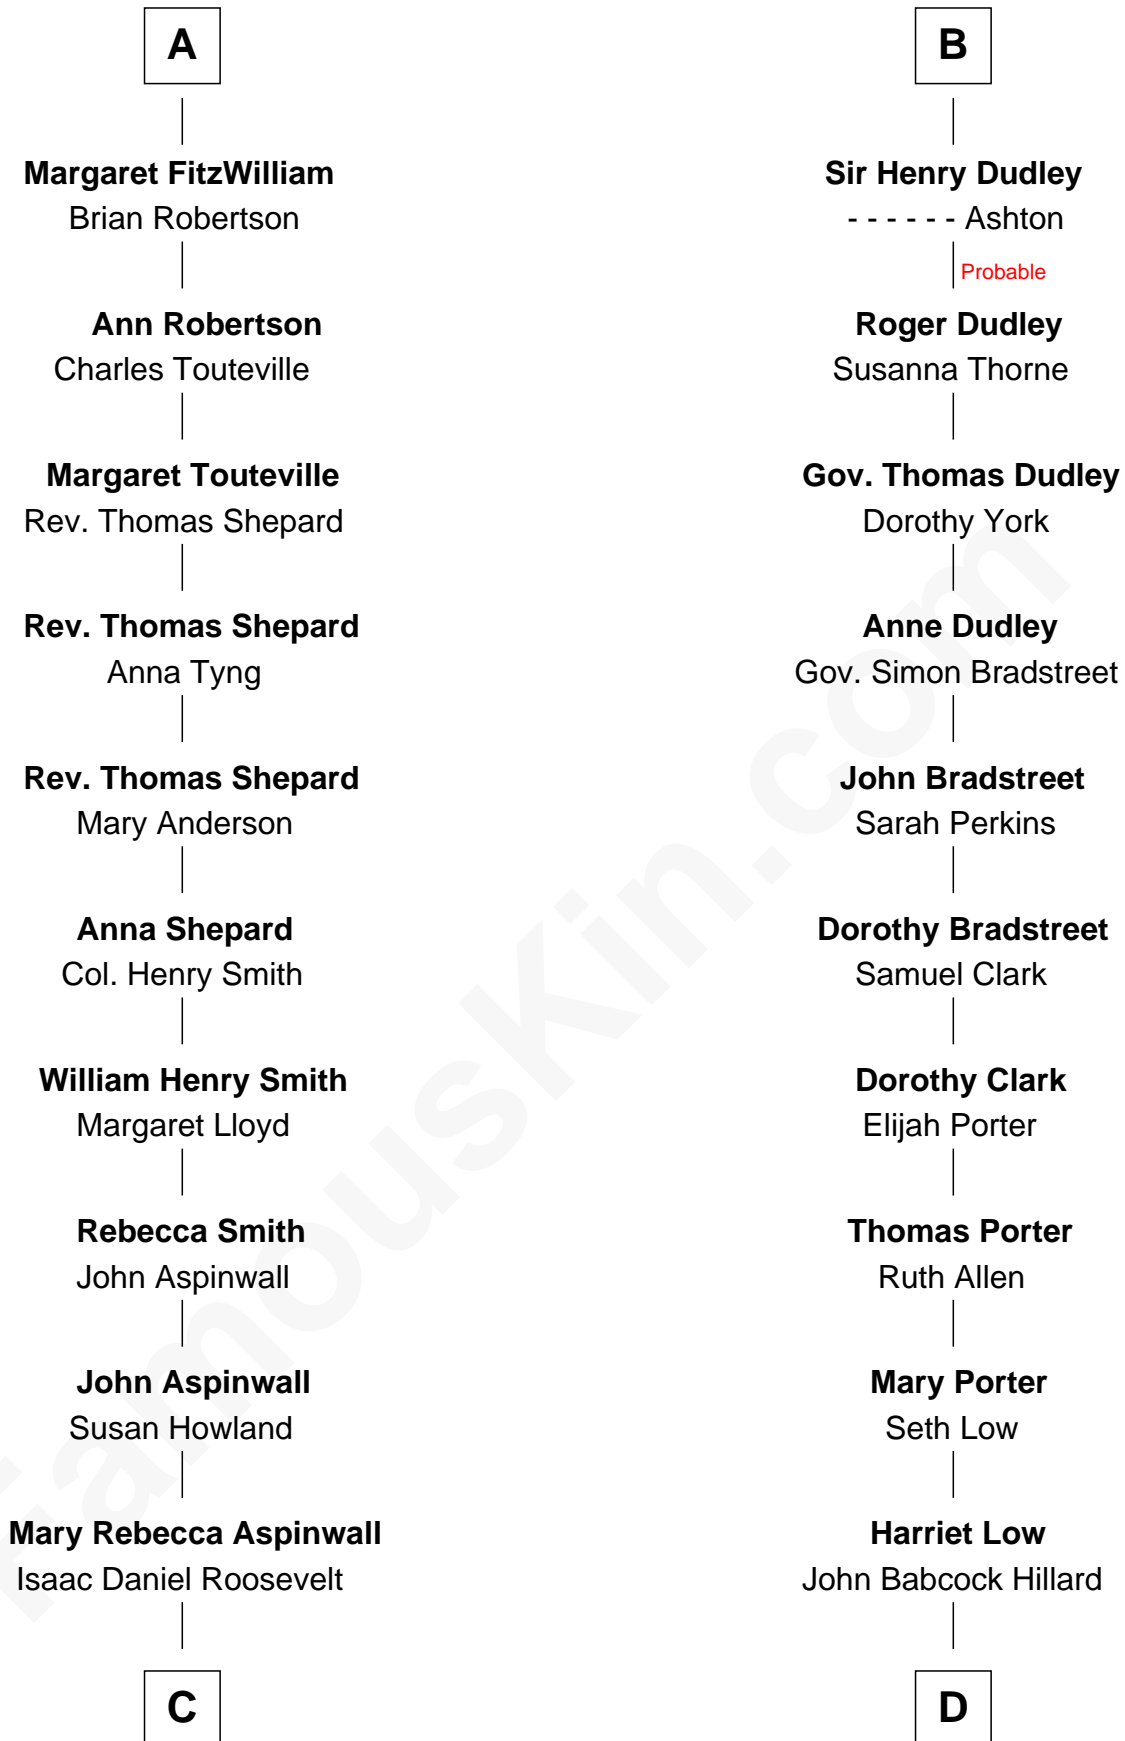

**FamousKin.com**  
**Relationship Chart of**  
**Franklin D. Roosevelt**  
*32nd U.S. President*

**18th cousin 2 times removed of**  
**Bill Weld**  
*68th Governor of Massachusetts*

**C**

**James Roosevelt**

Sara Delano

**Franklin D. Roosevelt**

*32nd U.S. President*

**D**

**Harriet Hillard**

William Augustus White

**Margaret Low White**

Francis Minot Weld

**David Weld**

Mary Blake Nichols

**Bill Weld**

*68th Governor of Massachusetts*