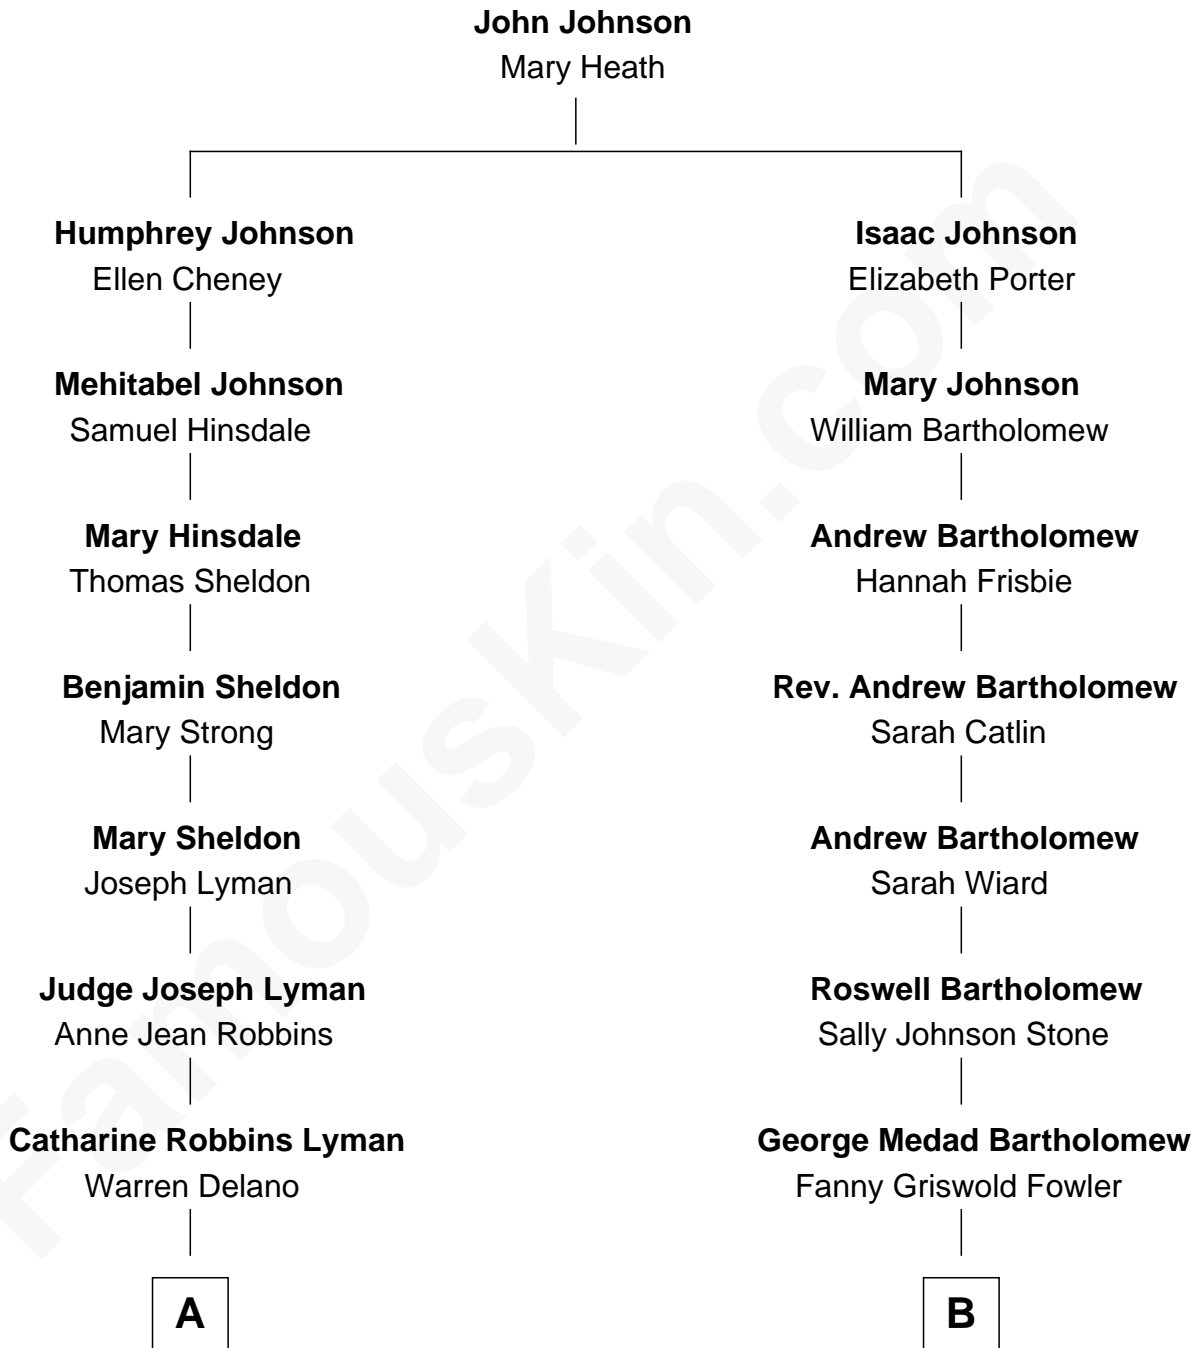

FamousKin.com
Relationship Chart of
Franklin D. Roosevelt
32nd U.S. President

8th cousin 2 times removed of
Bill Weld
68th Governor of Massachusetts

A

Sara Delano
James Roosevelt

Franklin D. Roosevelt
32nd U.S. President

B

Fanny Elizabeth Bartholomew
Dr. Francis Minot Weld

Francis Minot Weld
Margaret Low White

David Weld
Mary Blake Nichols

Bill Weld
68th Governor of Massachusetts