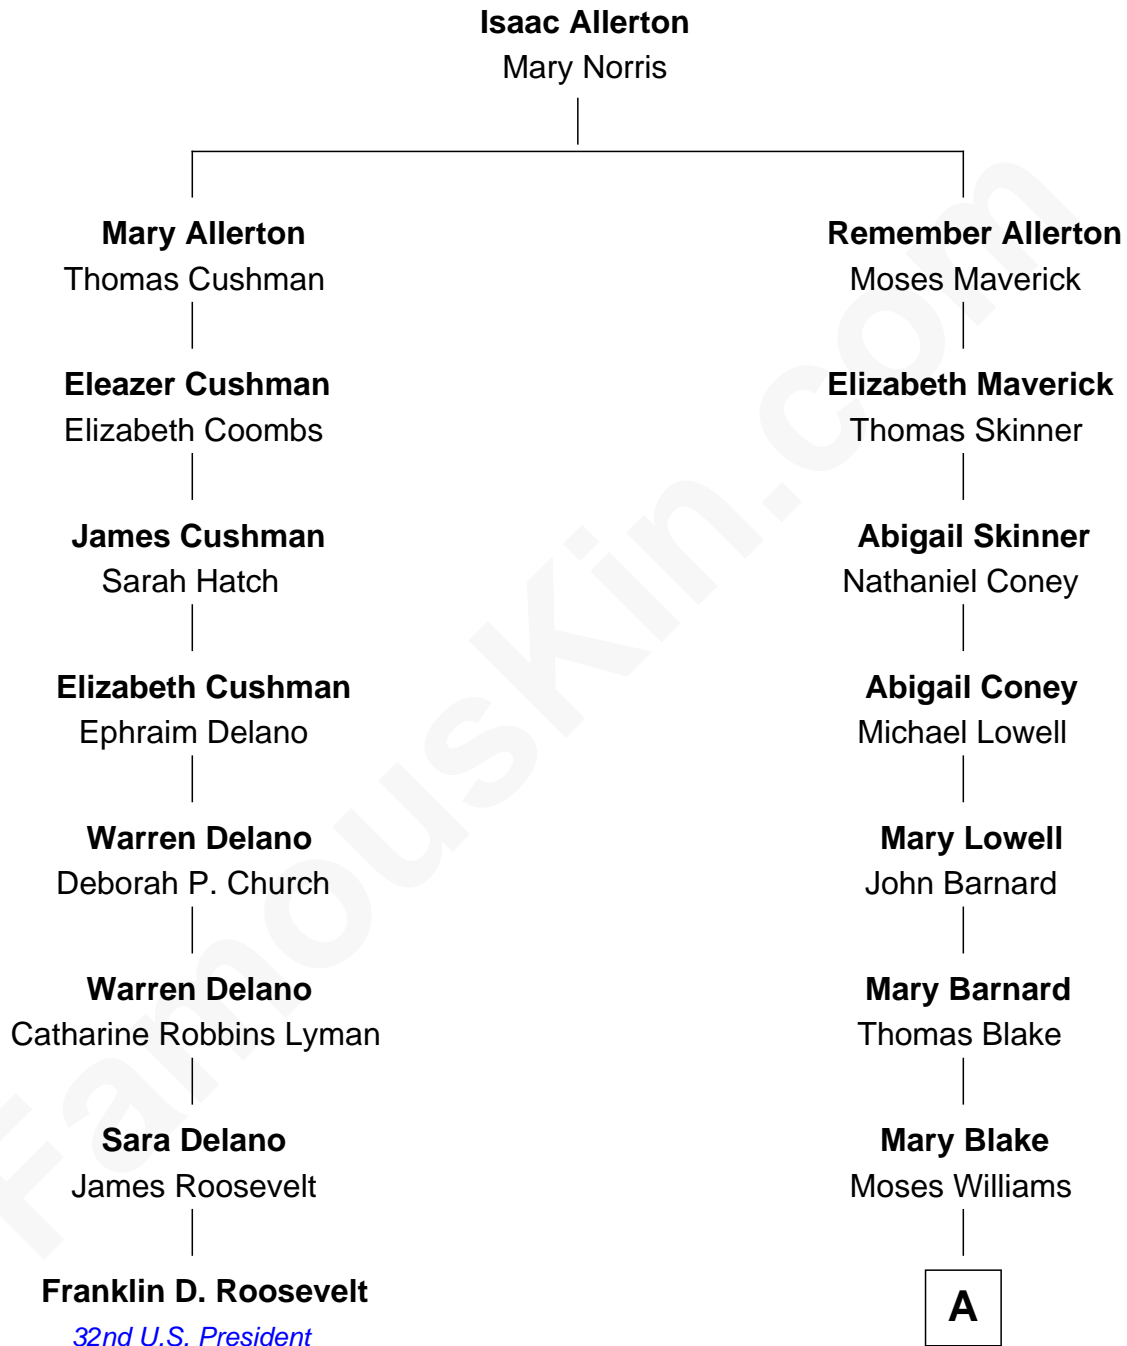

FamousKin.com
Relationship Chart of
Franklin D. Roosevelt
32nd U.S. President

7th cousin 4 times removed of
Bill Weld
68th Governor of Massachusetts

A

Sarah Elizabeth Williams

William Henry Slocum

Mary Blake Slocum

John White Treadwell Nichols

John Treadwell Nichols

Cornelia DuBois Floyd

Mary Blake Nichols

David Weld

Bill Weld

68th Governor of Massachusetts