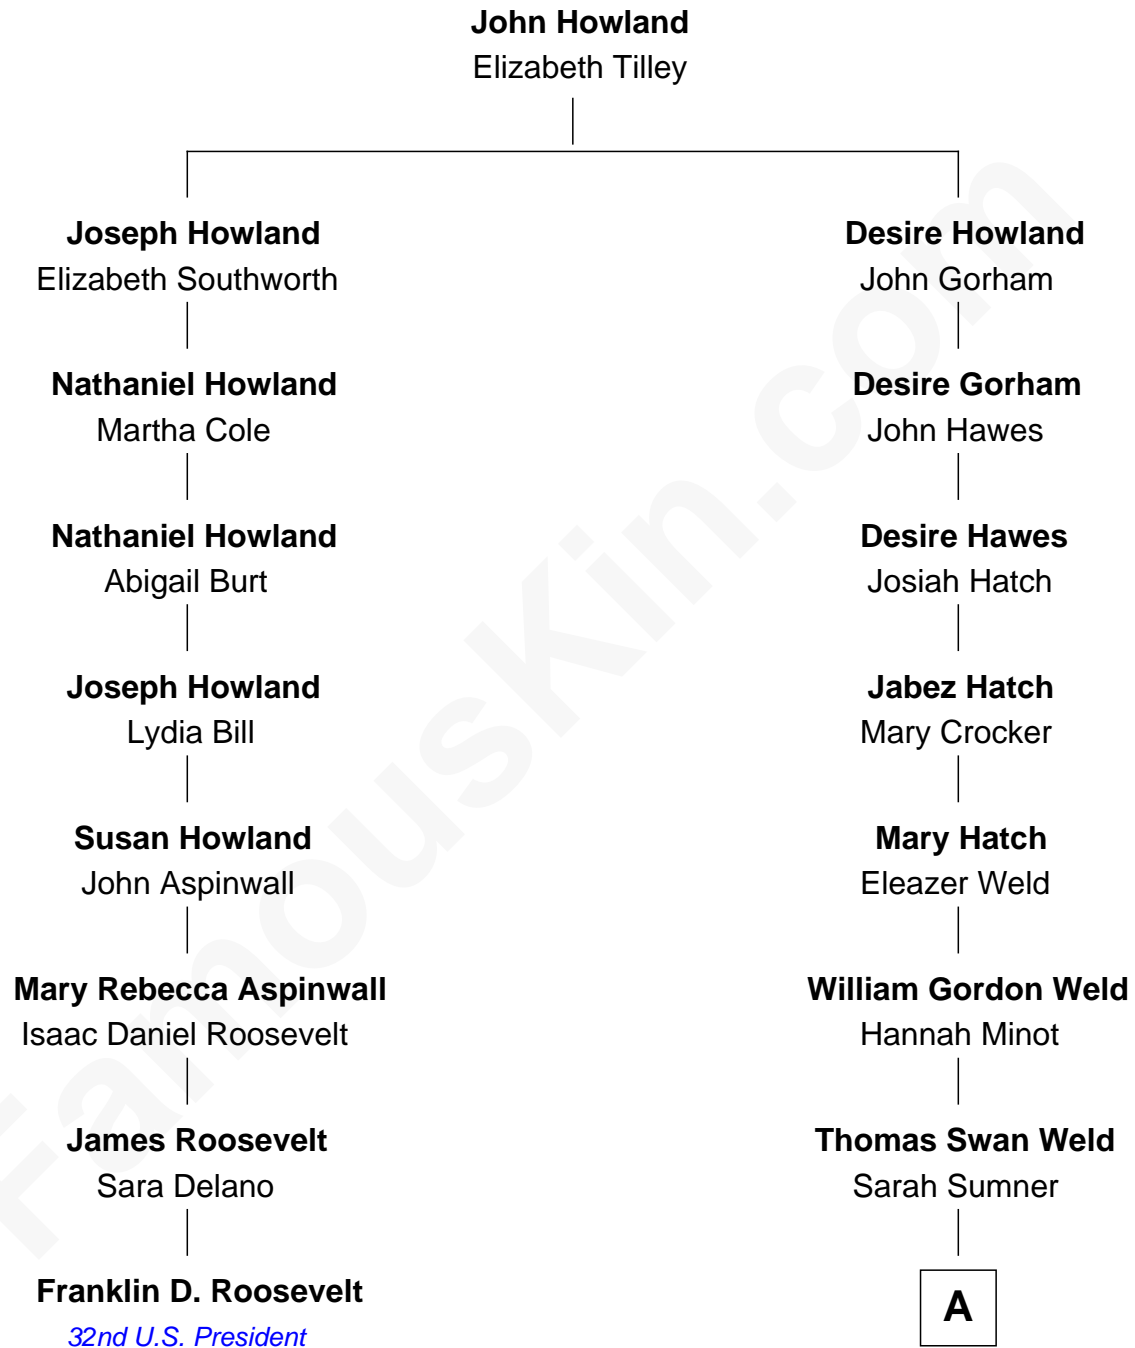

FamousKin.com
Relationship Chart of
Franklin D. Roosevelt
32nd U.S. President

7th cousin 3 times removed of
Bill Weld
68th Governor of Massachusetts

A

Dr. Francis Minot Weld
Fanny Elizabeth Bartholomew

Francis Minot Weld
Margaret Low White

David Weld
Mary Blake Nichols

Bill Weld
68th Governor of Massachusetts