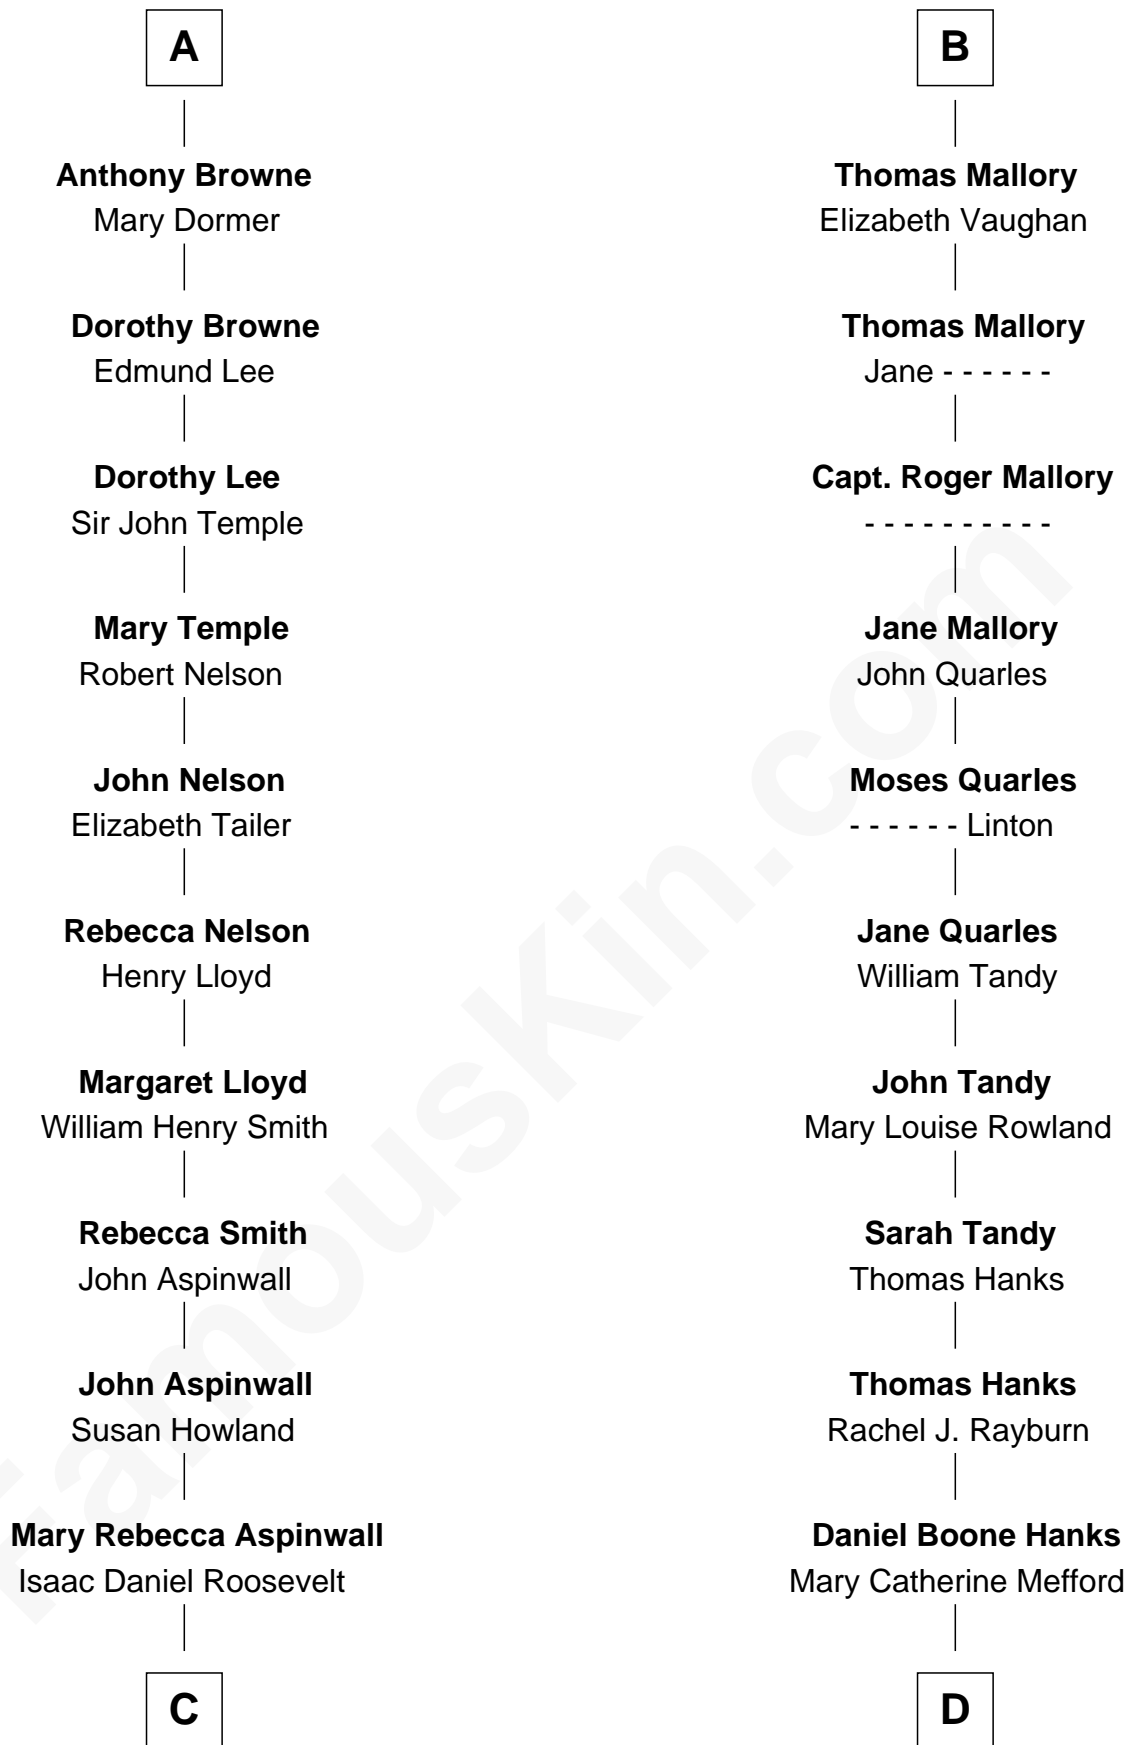

FamousKin.com
Relationship Chart of
Franklin D. Roosevelt
32nd U.S. President

18th cousin 1 time removed of

Tom Hanks
Movie Actor

C

James Roosevelt

Sara Delano

Franklin D. Roosevelt

32nd U.S. President

D

Ernest Buel Hanks

Gladys Hilda Ball

Amos Mefford Hanks

Janet Marylyn Frager

Tom Hanks

Movie Actor

FamousKin.com