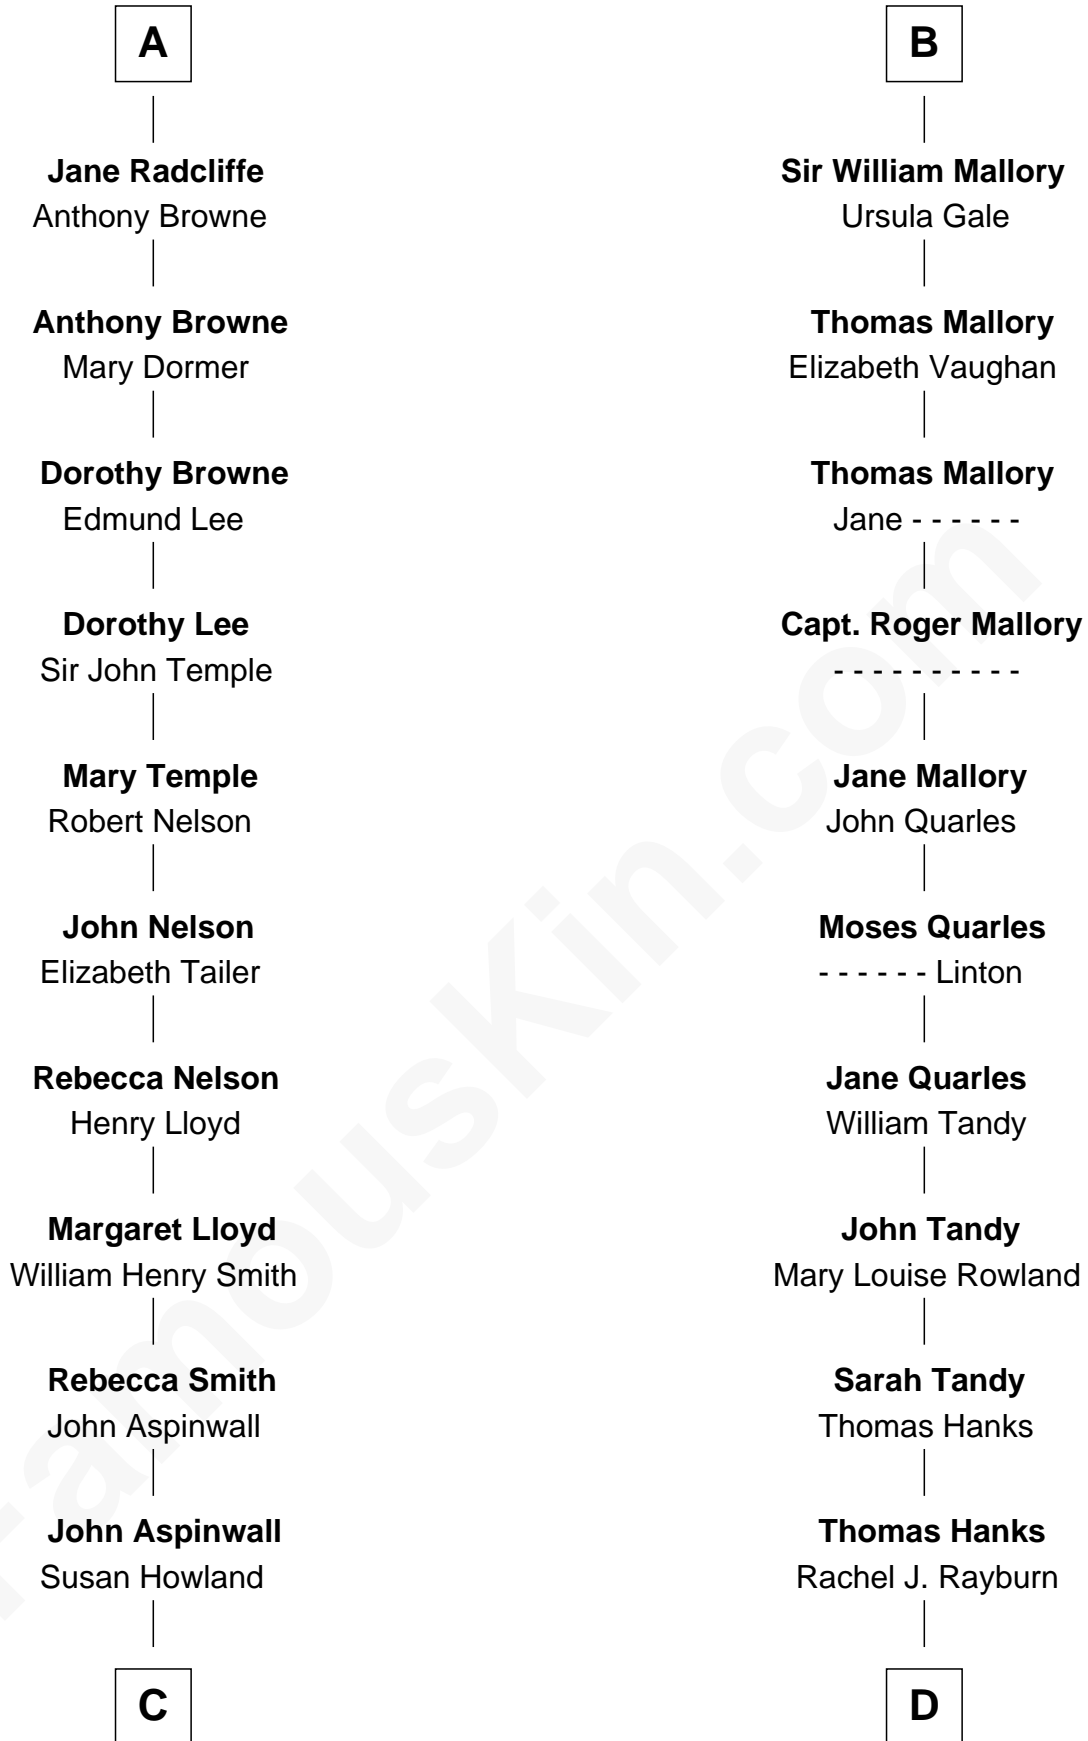

**FamousKin.com**  
**Relationship Chart of**  
**Franklin D. Roosevelt**  
*32nd U.S. President*

19th cousin 1 time removed of

**Tom Hanks**  
*Movie Actor*

**C**

**Mary Rebecca Aspinwall**

Isaac Daniel Roosevelt

**James Roosevelt**

Sara Delano

**Franklin D. Roosevelt**

*32nd U.S. President*

**D**

**Daniel Boone Hanks**

Mary Catherine Mefford

**Ernest Buel Hanks**

Gladys Hilda Ball

**Amos Mefford Hanks**

Janet Marylyn Frager

**Tom Hanks**

*Movie Actor*

FamousKin.com