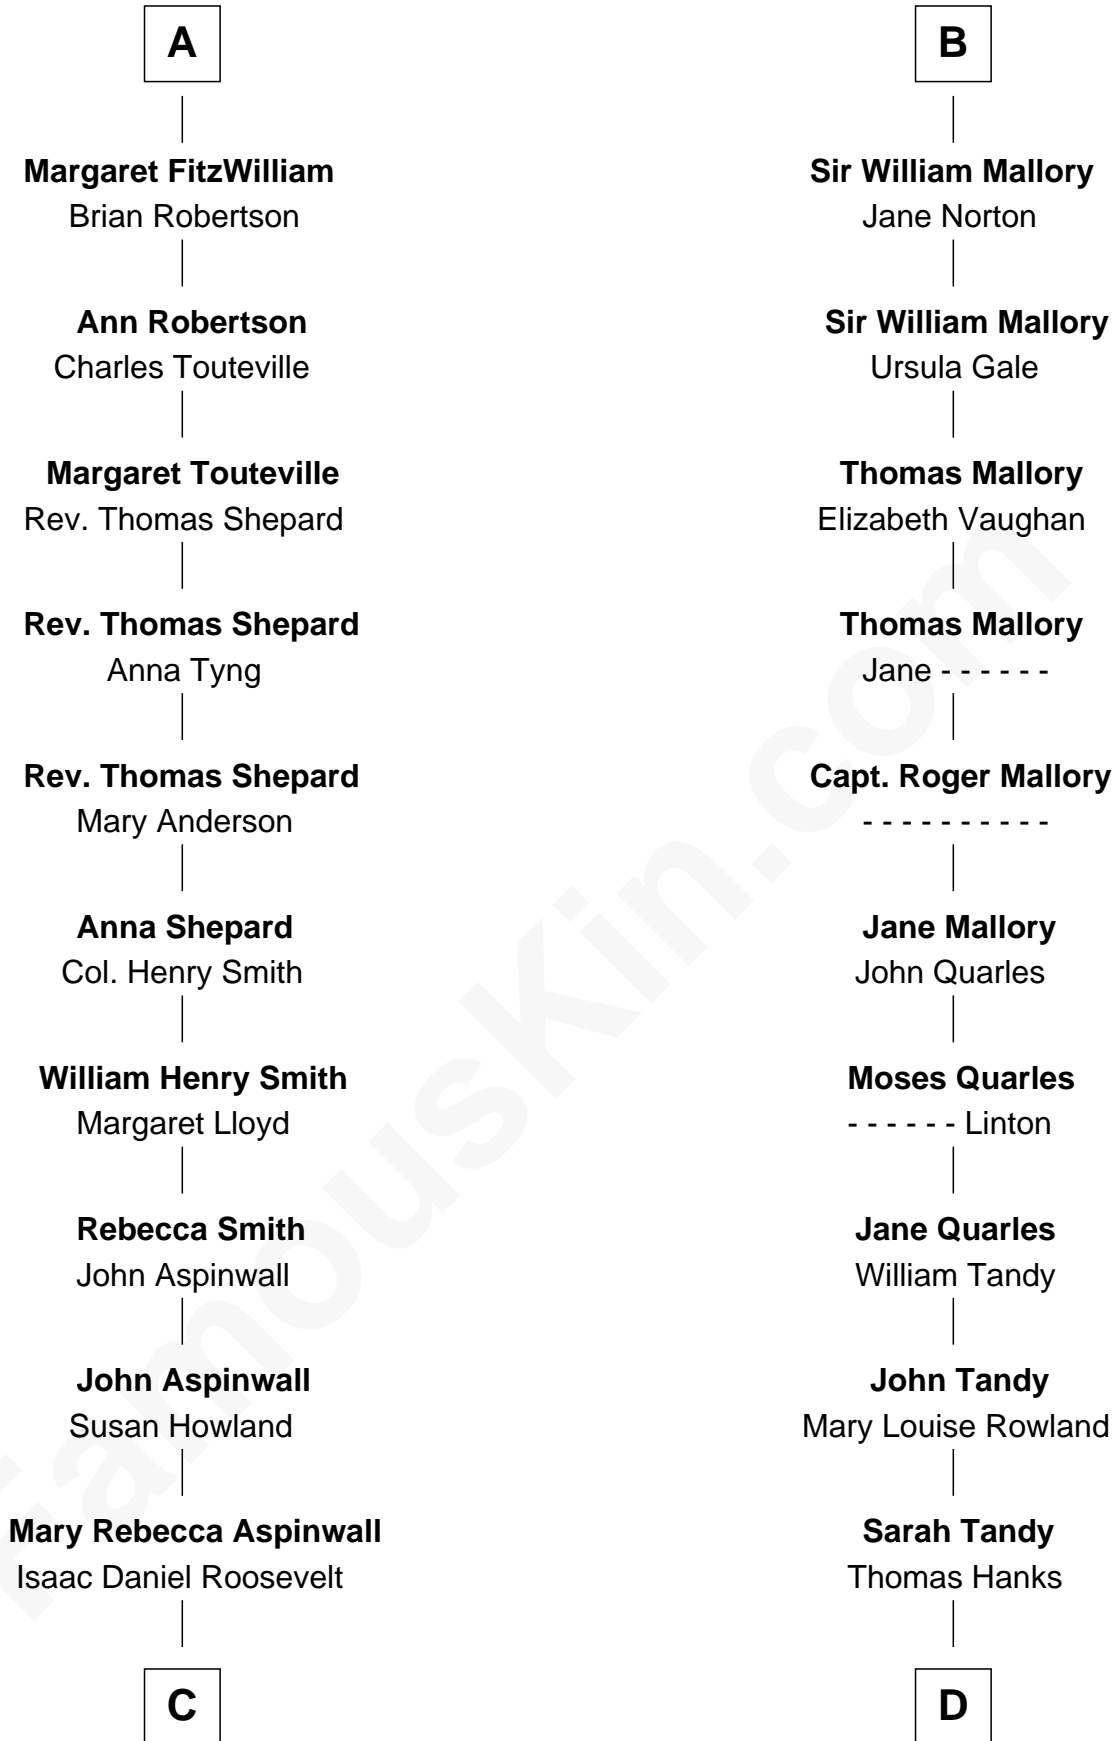

FamousKin.com
Relationship Chart of
Franklin D. Roosevelt
32nd U.S. President

18th cousin 3 times removed of

Tom Hanks
Movie Actor

Sir John Marmion
Maud de Furnival

C

James Roosevelt

Sara Delano

Franklin D. Roosevelt

32nd U.S. President

D

Thomas Hanks

Rachel J. Rayburn

Daniel Boone Hanks

Mary Catherine Mefford

Ernest Buel Hanks

Gladys Hilda Ball