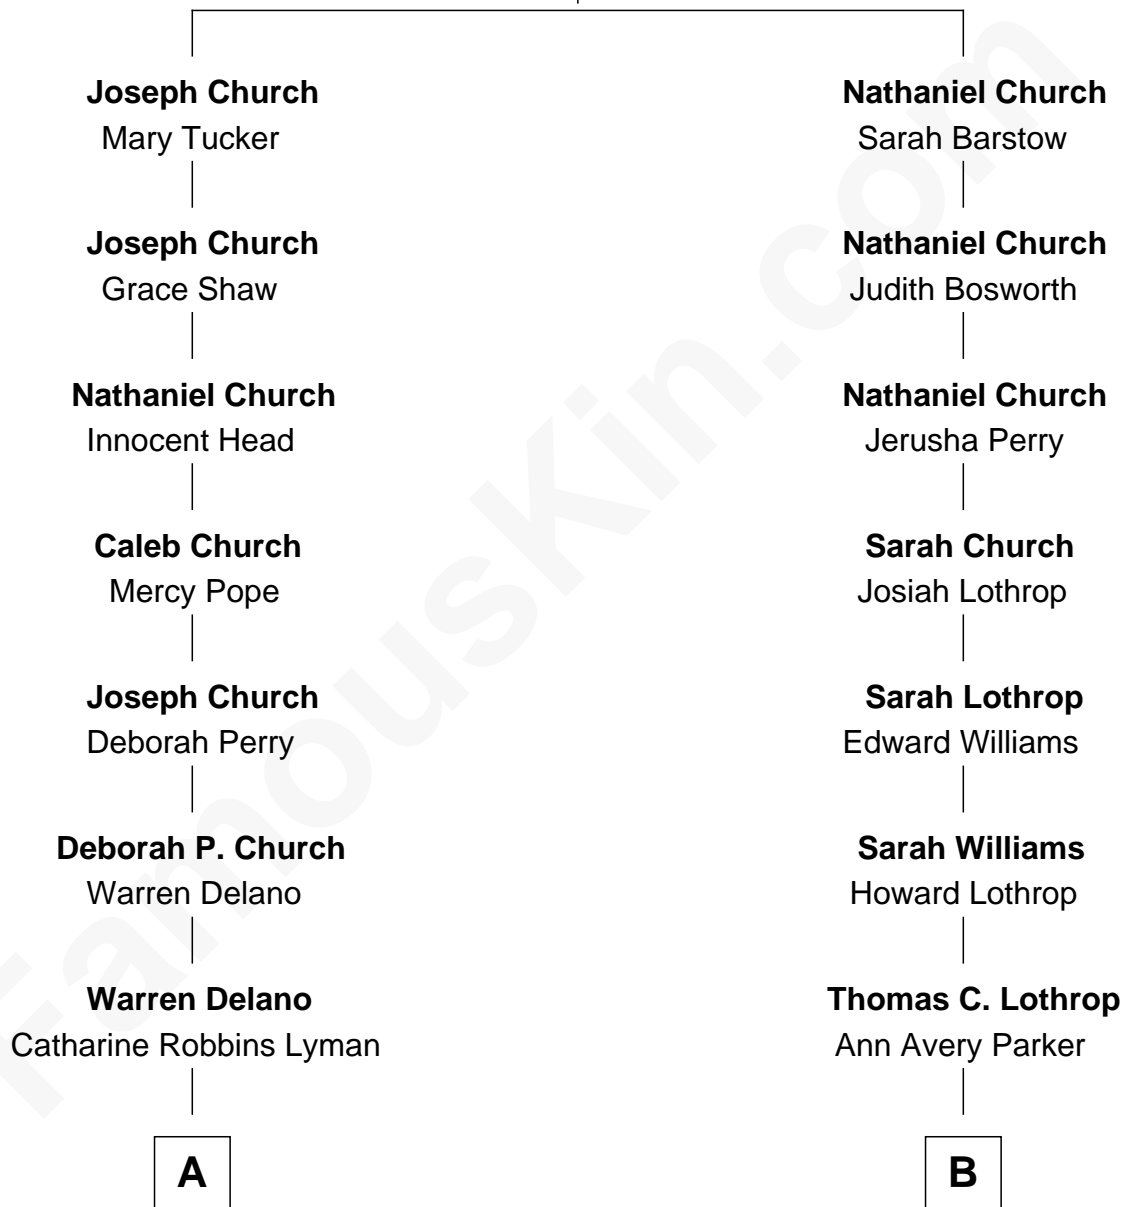

FamousKin.com
Relationship Chart of
Franklin D. Roosevelt
32nd U.S. President

8th cousin 2 times removed of
Tuesday Weld
TV and Movie Actress

Richard Church
 Elizabeth Warren

A

Sara Delano
James Roosevelt

Franklin D. Roosevelt
32nd U.S. President

B

Sarah Williams Lothrop
George Parsons King

Sarah Lothrop King
Edward Motley Weld

Lothrop Motley Weld
Yosene Balfour Ker

Tuesday Weld
TV and Movie Actress

FamousKin.com