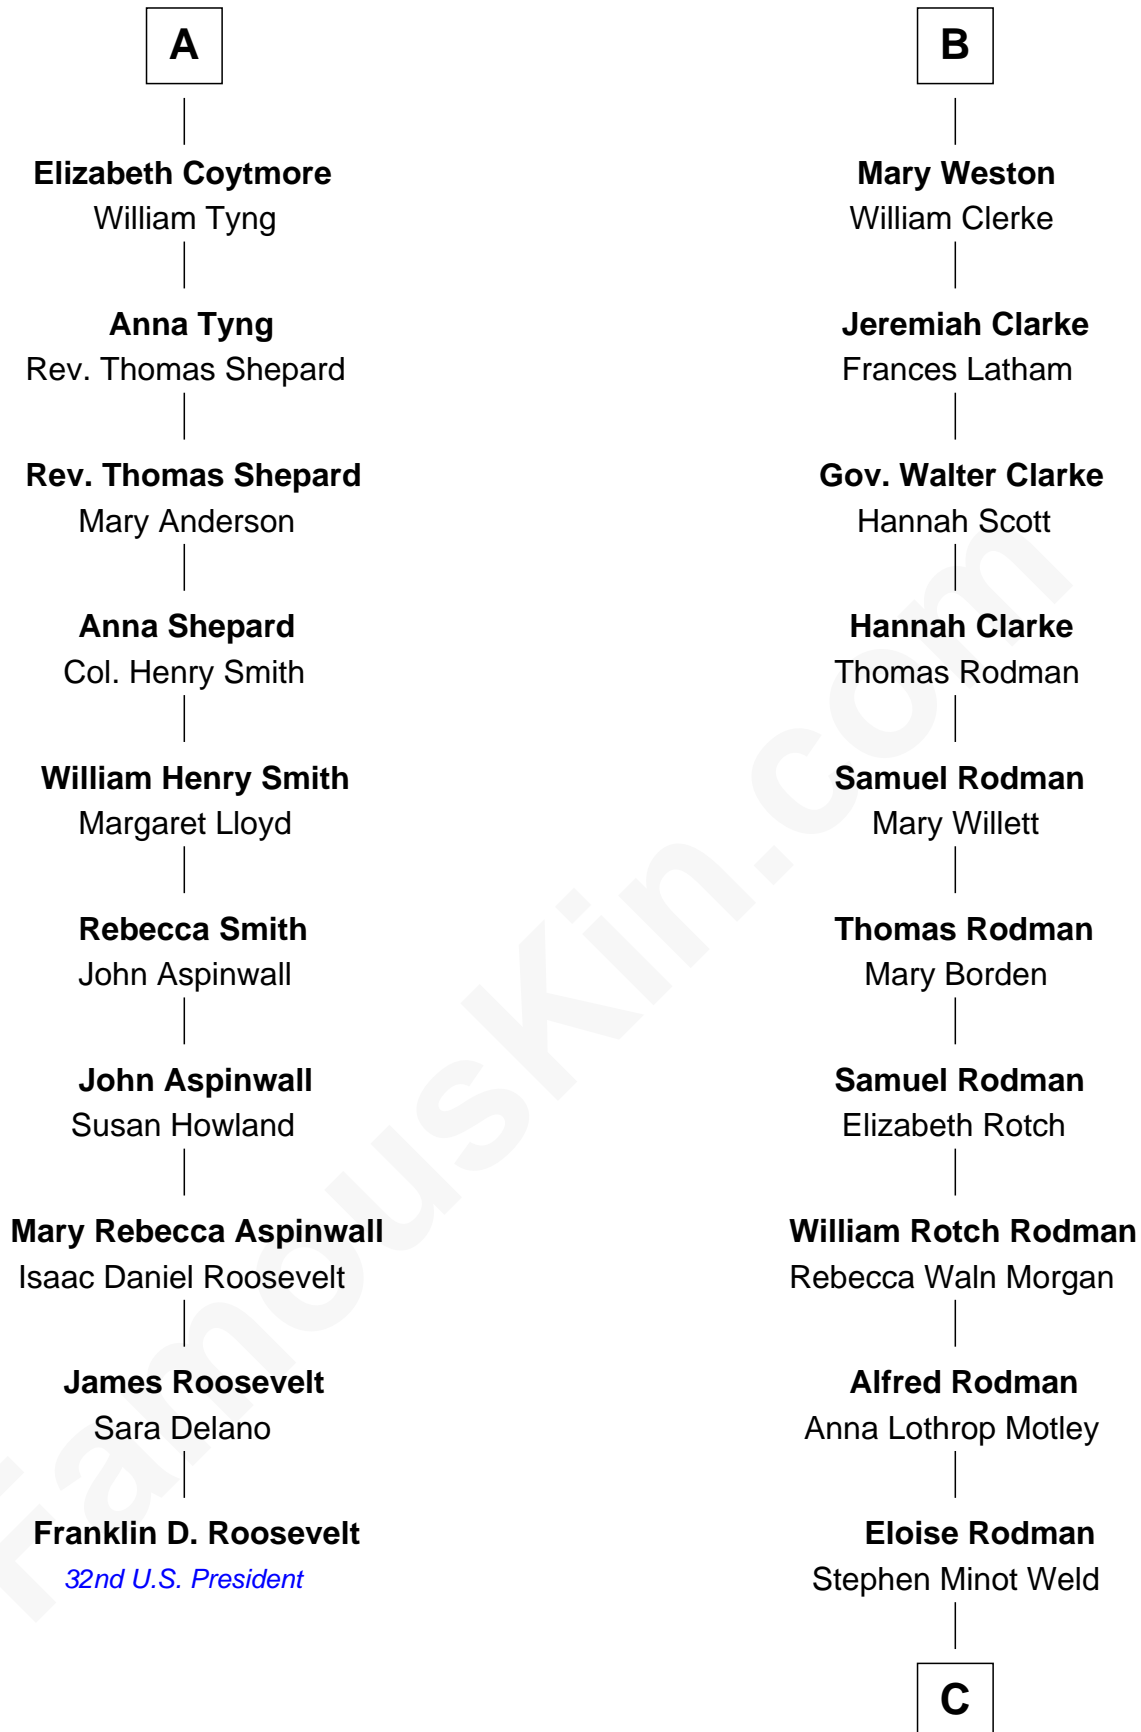

FamousKin.com
Relationship Chart of
Franklin D. Roosevelt
32nd U.S. President

16th cousin 3 times removed of
Tuesday Weld
TV and Movie Actress

Sir William Stradling
 Isabel St. Barbe

C

Edward Motley Weld

Sarah Lothrop King

Lothrop Motley Weld

Yosene Balfour Ker

Tuesday Weld

TV and Movie Actress

FamousKin.com