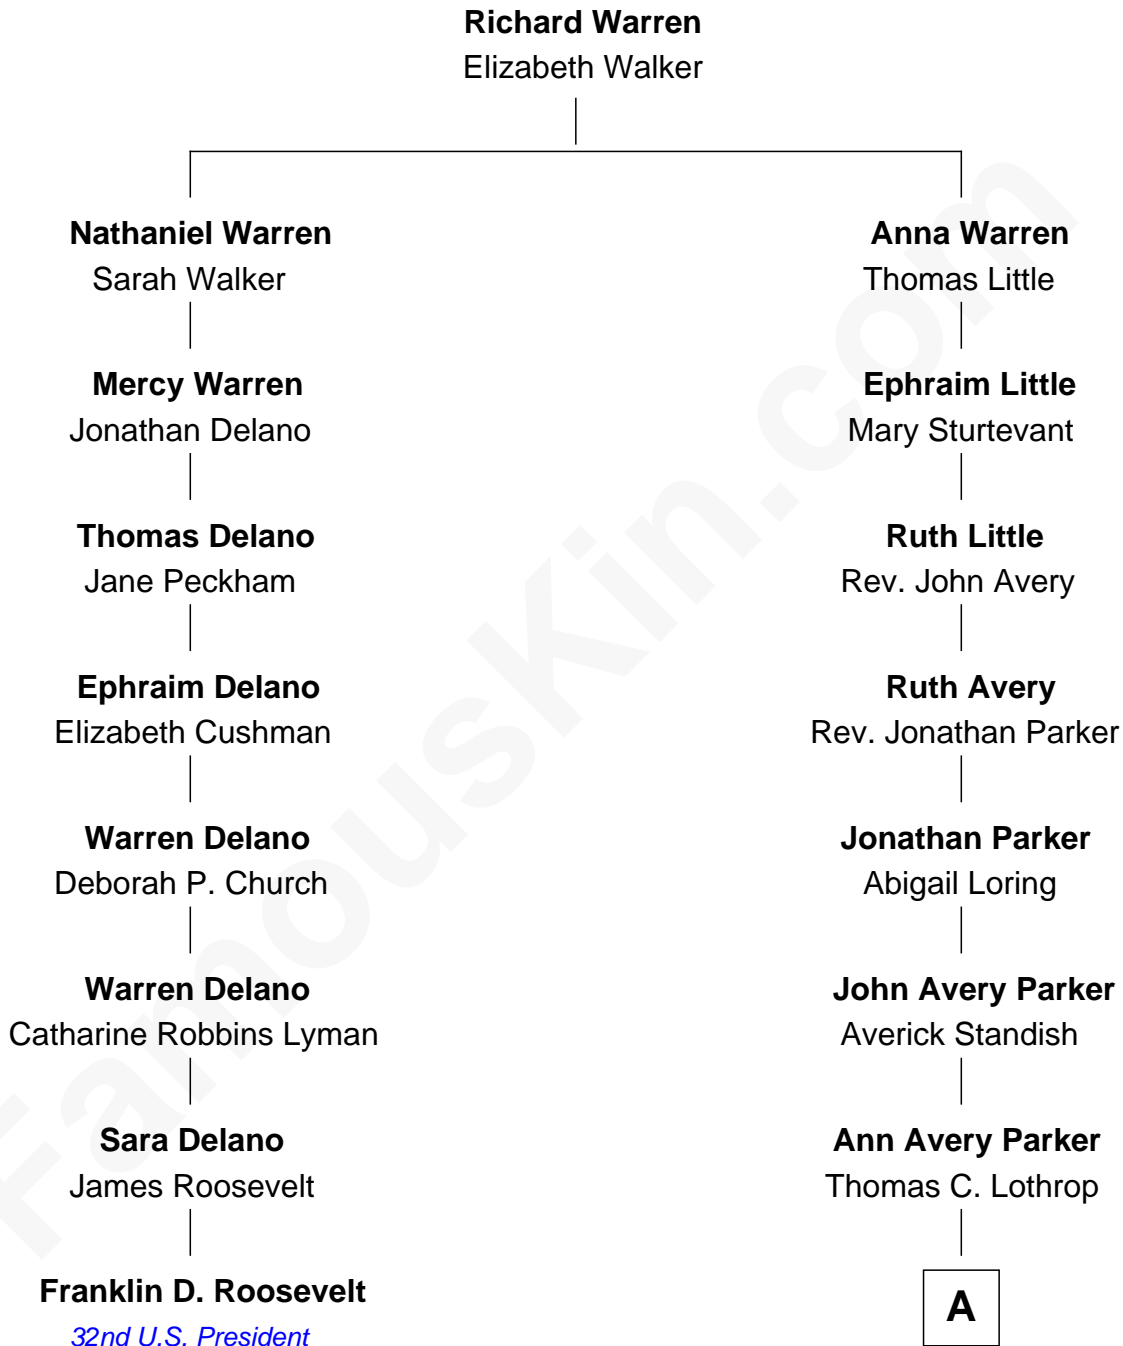

FamousKin.com
Relationship Chart of
Franklin D. Roosevelt
32nd U.S. President

7th cousin 3 times removed of
Tuesday Weld
TV and Movie Actress

A

|
Sarah Williams Lothrop

George Parsons King

|
Sarah Lothrop King

Edward Motley Weld

|
Lothrop Motley Weld

Yosene Balfour Ker

|
Tuesday Weld

TV and Movie Actress

FamousKin.com