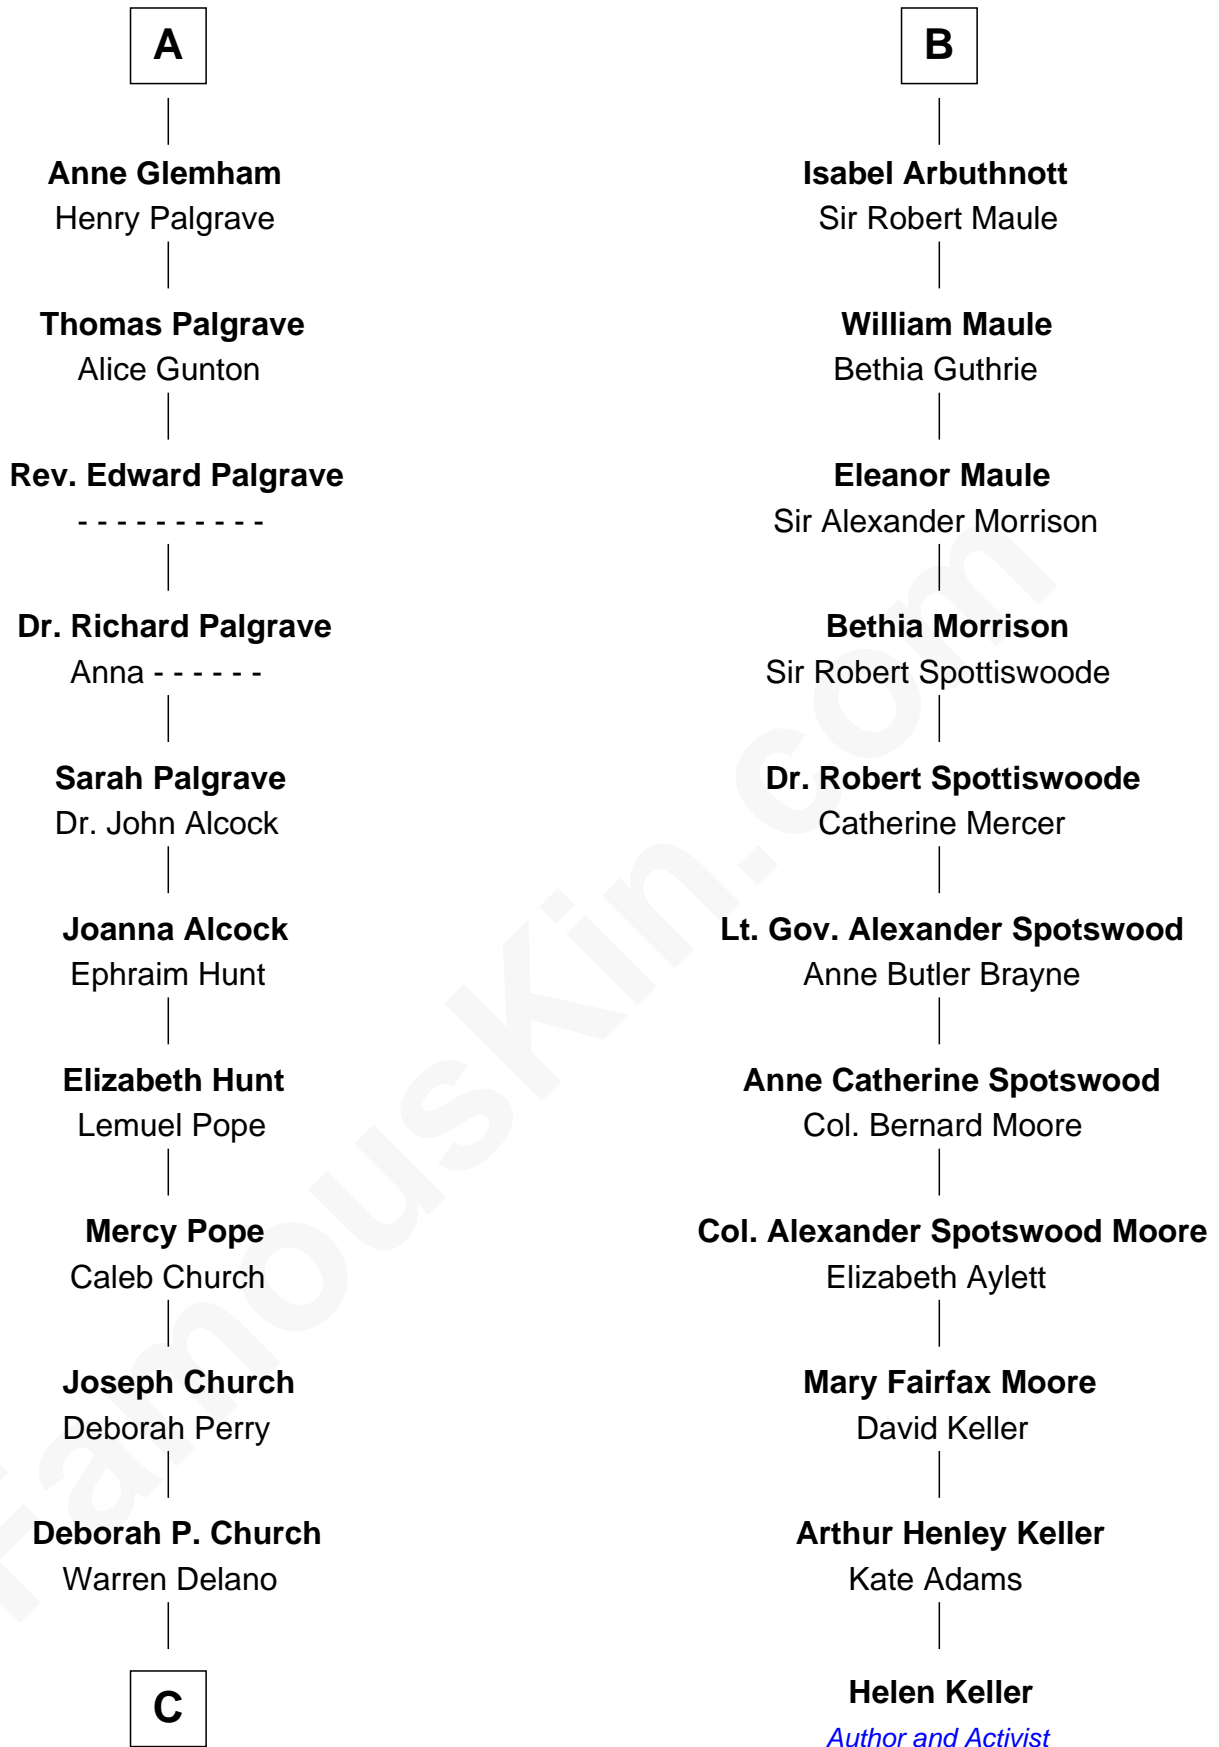

**FamousKin.com**  
**Relationship Chart of**  
**Franklin D. Roosevelt**  
*32nd U.S. President*

17th cousin 2 times removed of

**Helen Keller**  
*Author and Activist*

**Sir Patrick de Chaworth**  
 Isabella de Beauchamp

**C**

—  
**Warren Delano**  
Catharine Robbins Lyman

—  
**Sara Delano**  
James Roosevelt

—  
**Franklin D. Roosevelt**  
*32nd U.S. President*

FamousKin.com