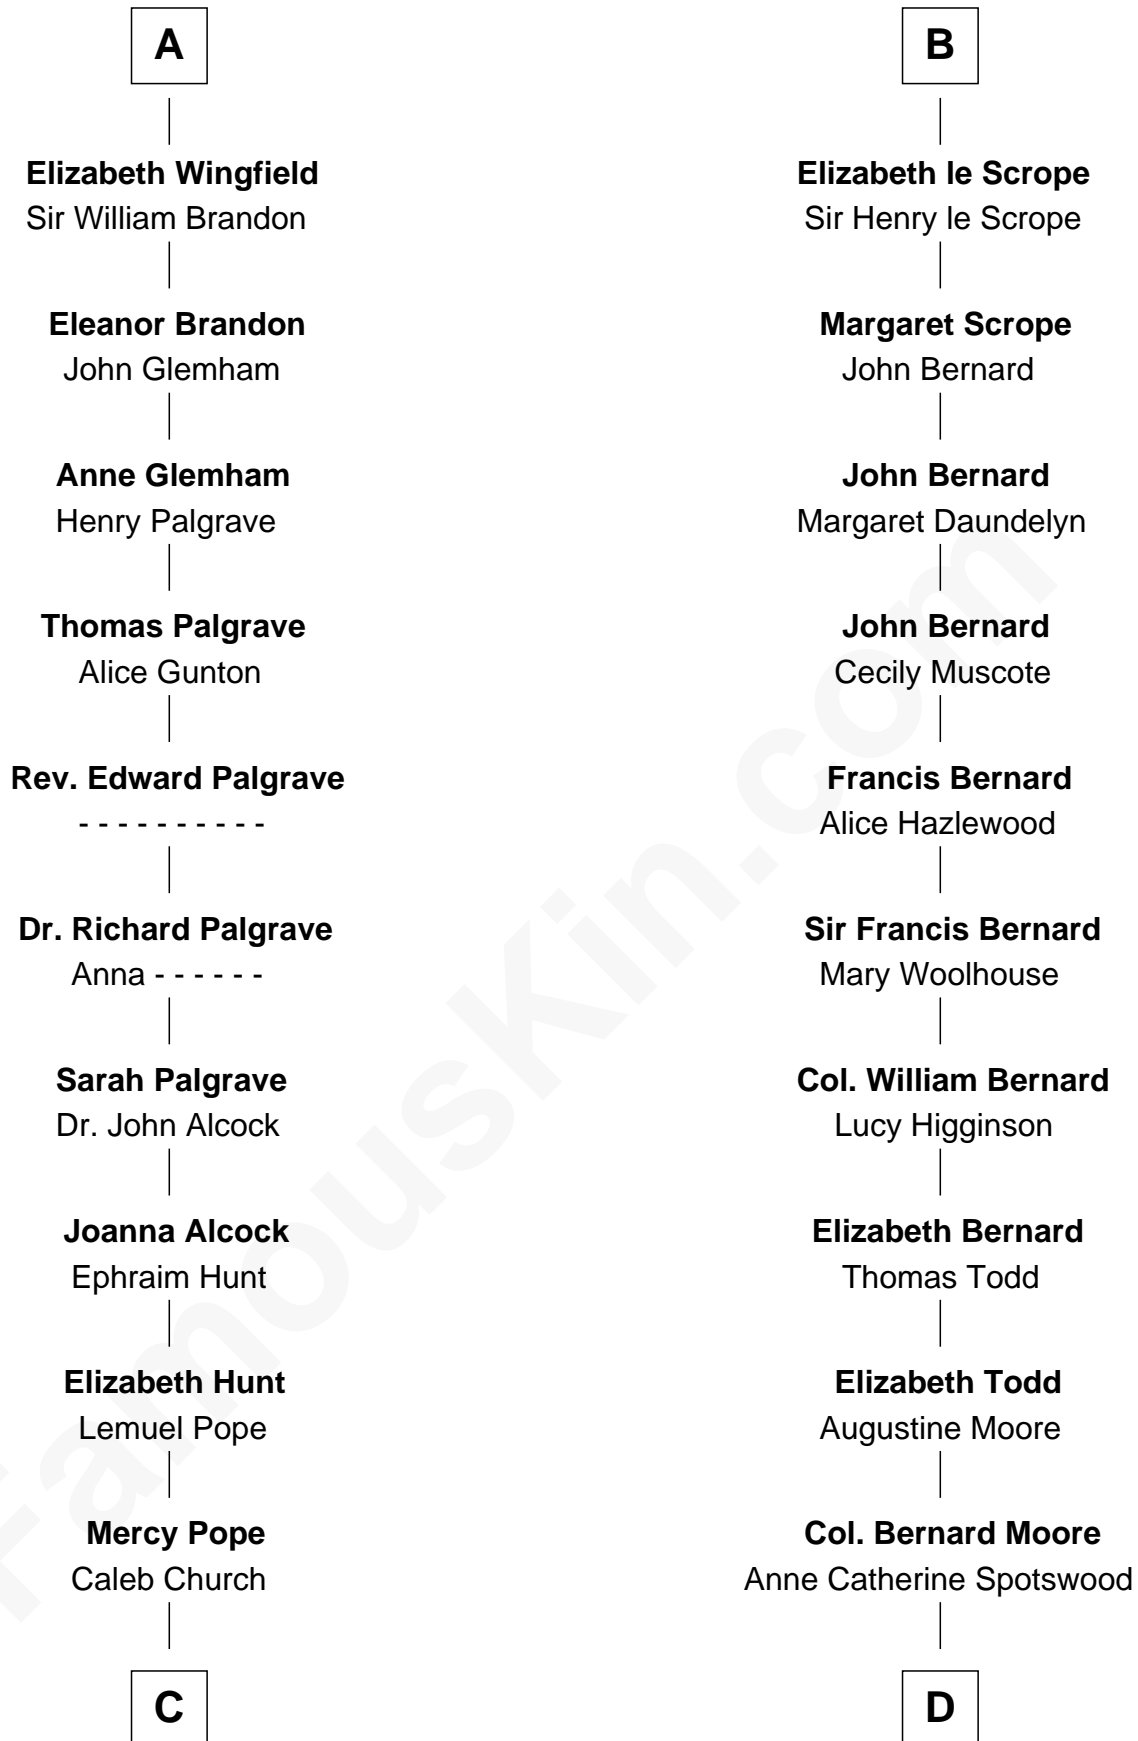

**FamousKin.com**  
**Relationship Chart of**  
**Franklin D. Roosevelt**  
*32nd U.S. President*

20th cousin 1 time removed of  
**Helen Keller**  
*Author and Activist*

**Sir Gerald de Prendergast**

**C**

**Joseph Church**

Deborah Perry

**Deborah P. Church**

Warren Delano

**Warren Delano**

Catharine Robbins Lyman

**Sara Delano**

James Roosevelt

**Franklin D. Roosevelt**

*32nd U.S. President*

**D**

**Col. Alexander Spotswood Moore**

Elizabeth Aylett

**Mary Fairfax Moore**

David Keller

**Arthur Henley Keller**

Kate Adams

**Helen Keller**

*Author and Activist*