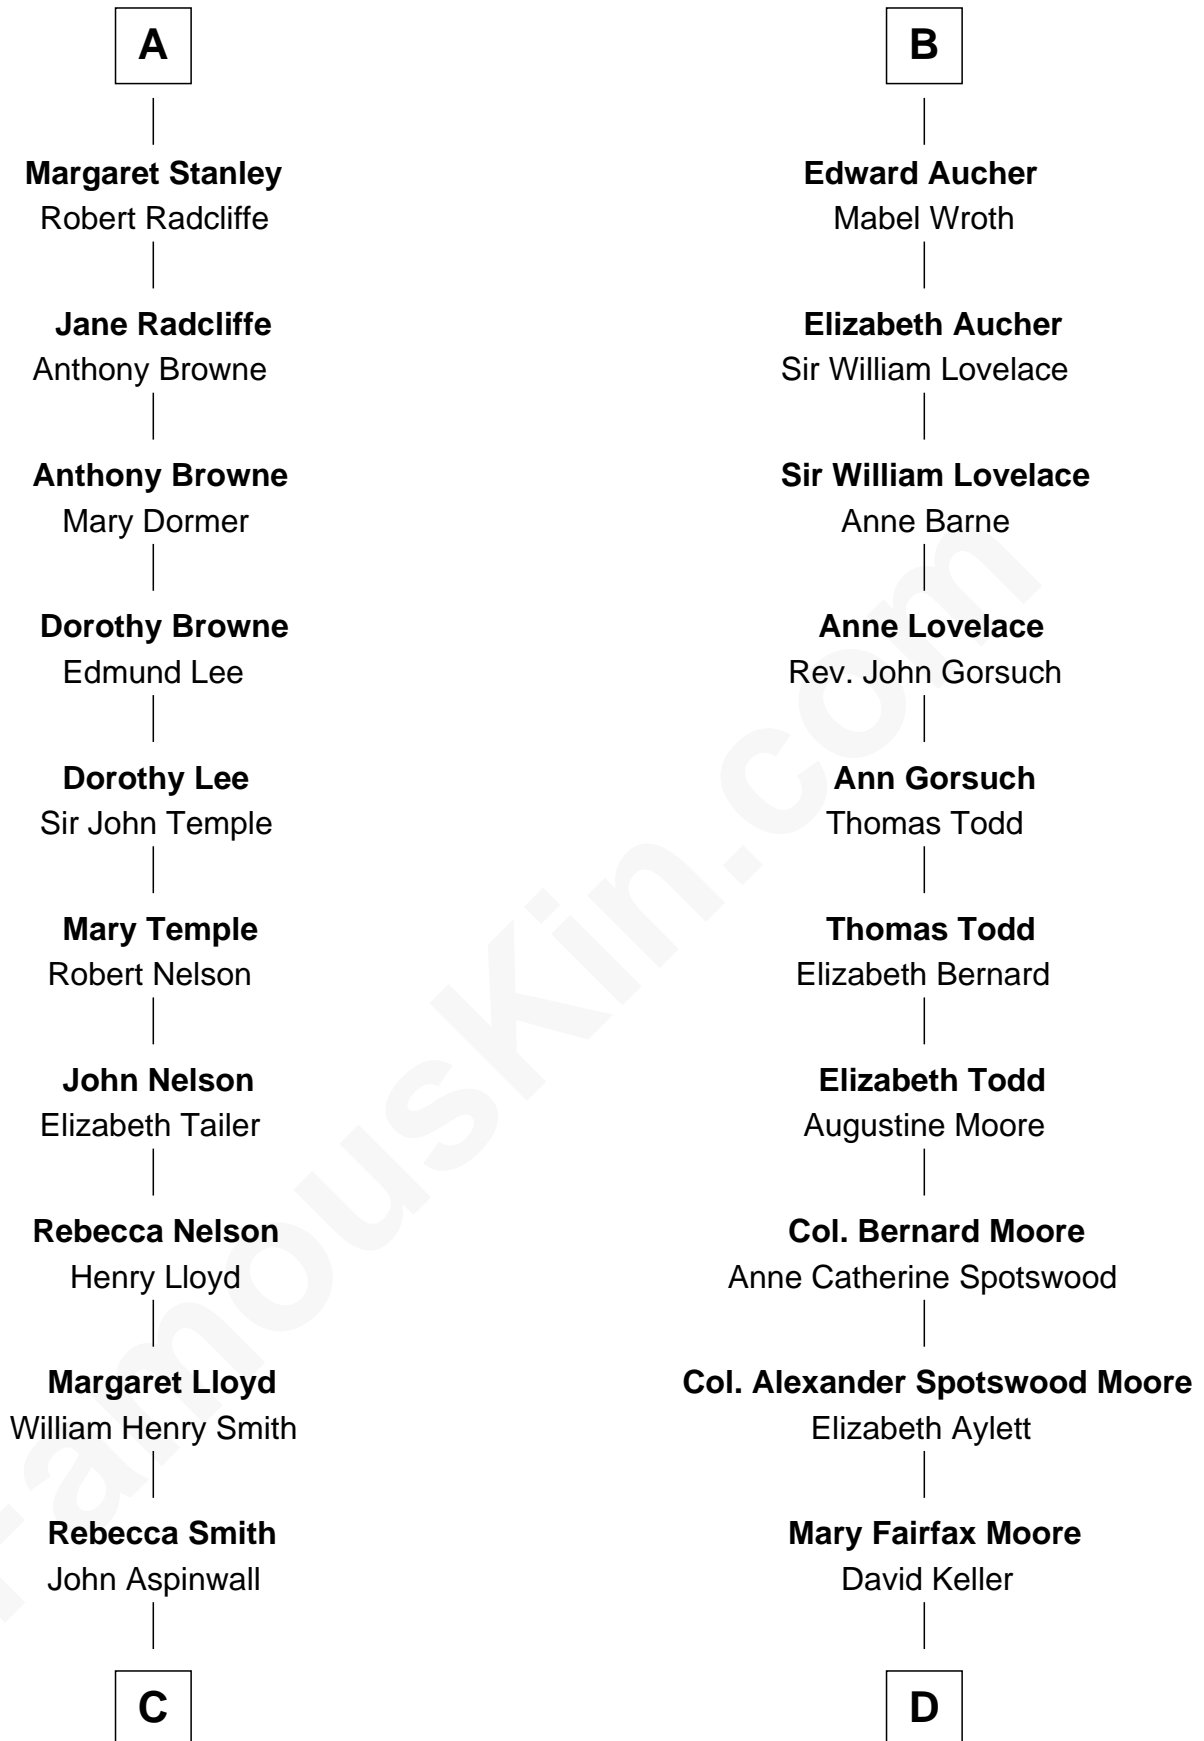

FamousKin.com
Relationship Chart of
Franklin D. Roosevelt
32nd U.S. President

18th cousin 2 times removed of

Helen Keller
Author and Activist

William de Montagu
 Katherine de Grandison

FamousKin.com