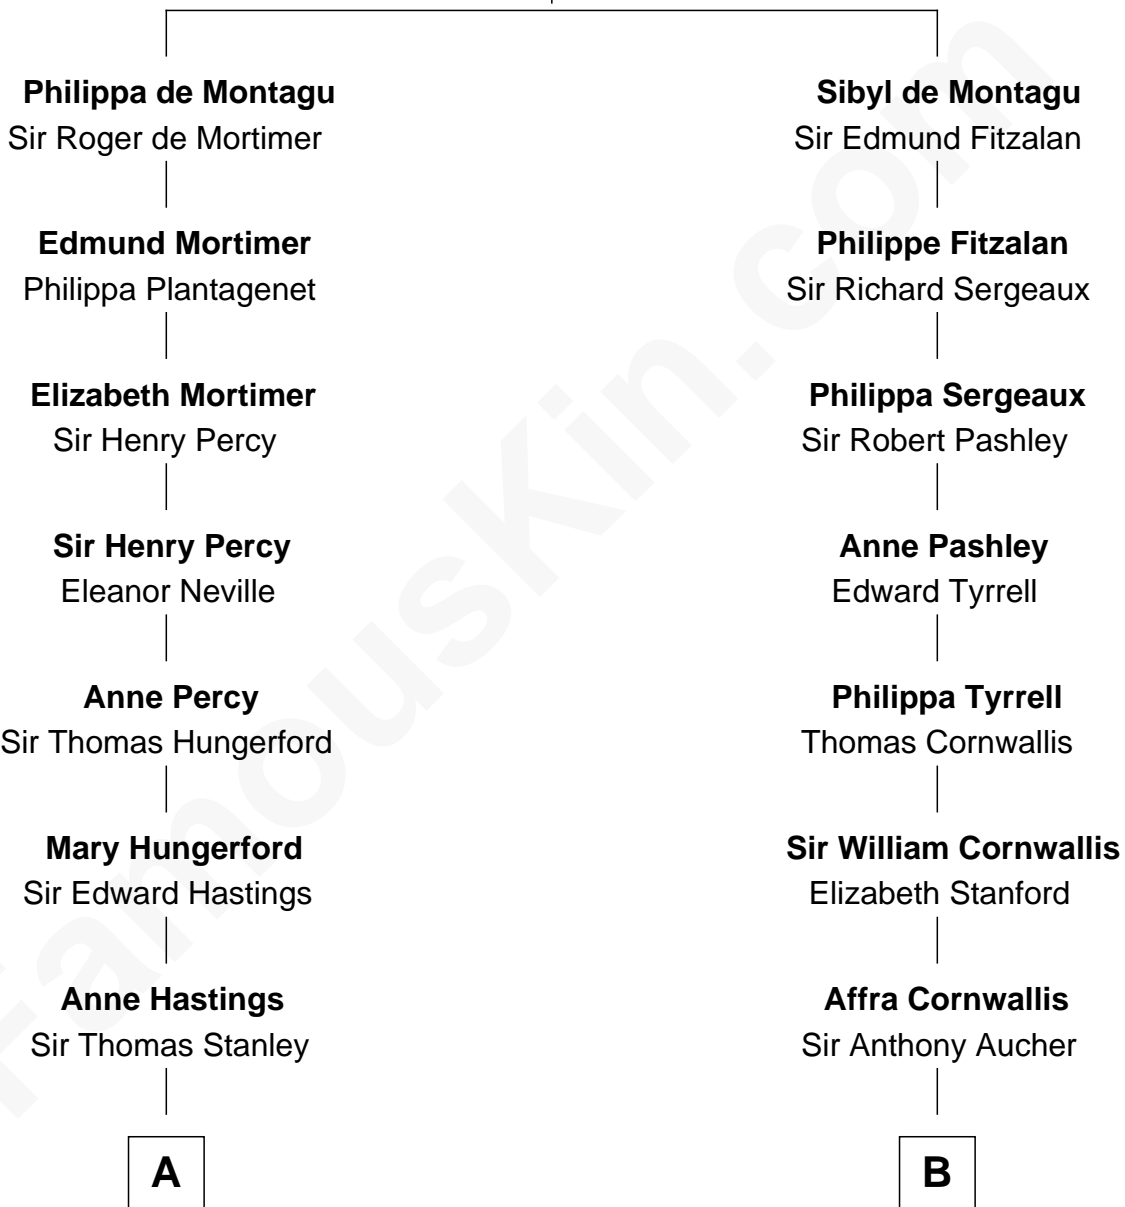

FamousKin.com
Relationship Chart of
Franklin D. Roosevelt
32nd U.S. President

18th cousin 2 times removed of

Helen Keller
Author and Activist

William de Montagu
 Katherine de Grandison

FamousKin.com