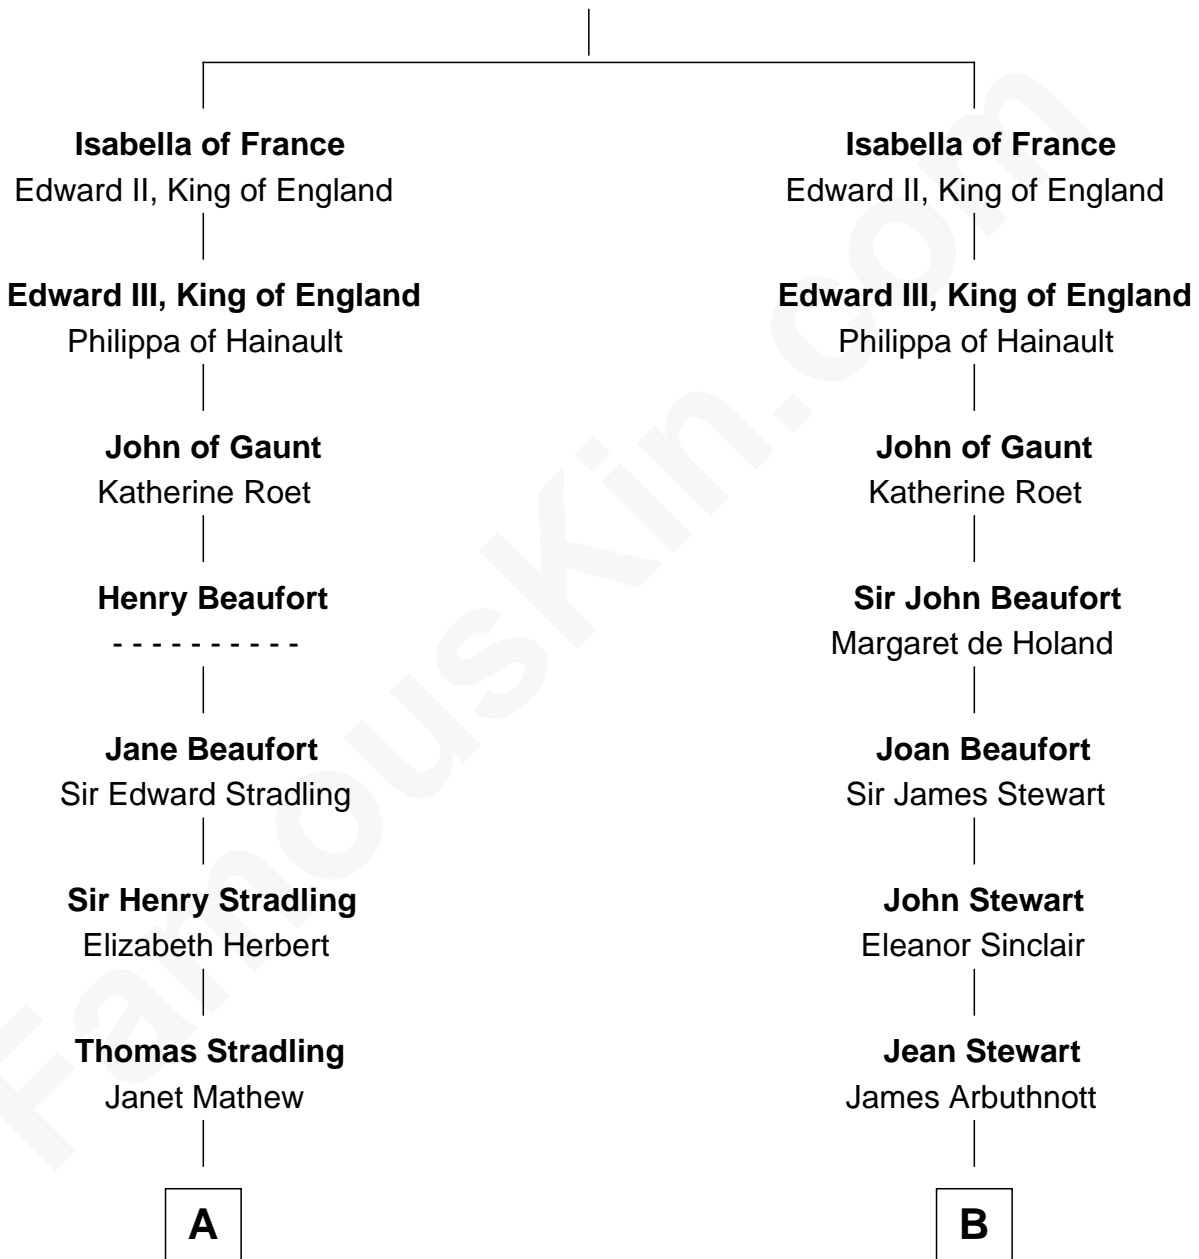

FamousKin.com
Relationship Chart of
Franklin D. Roosevelt
32nd U.S. President

17th cousin 3 times removed of

Helen Keller
Author and Activist

King Philip IV of France
 Joan of Navarre

C

John Aspinwall

Susan Howland

Mary Rebecca Aspinwall

Isaac Daniel Roosevelt

James Roosevelt

Sara Delano

Franklin D. Roosevelt

32nd U.S. President

FamousKin.com