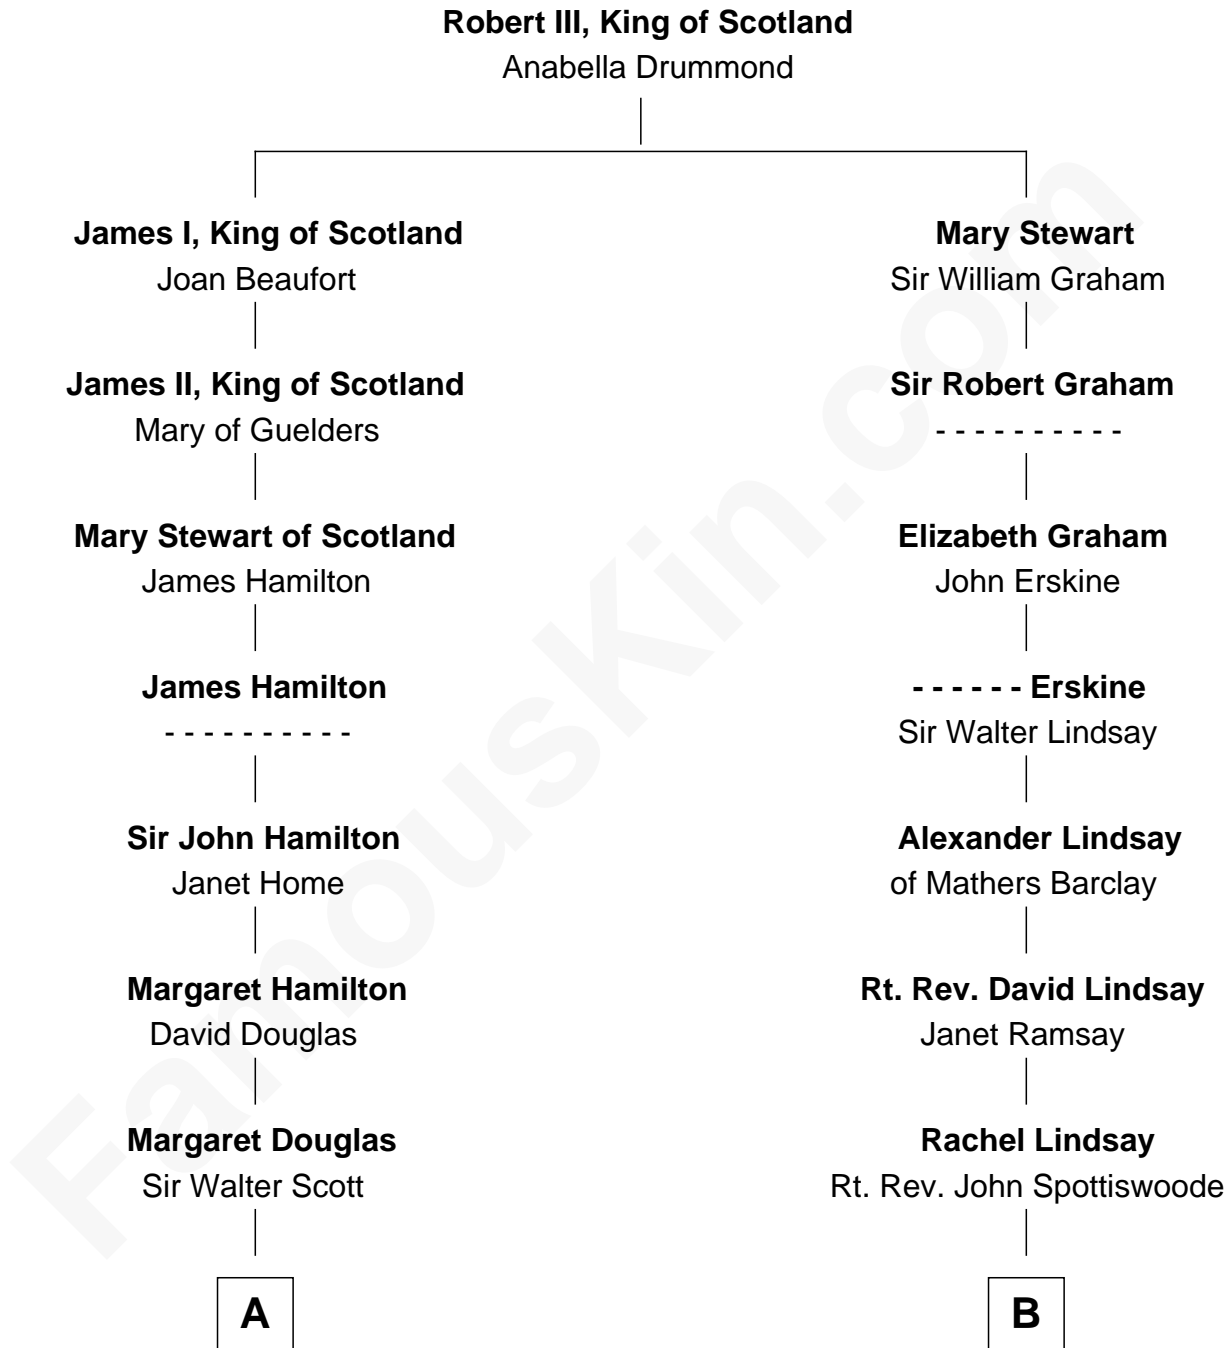

**FamousKin.com**  
**Relationship Chart of**  
**Franklin D. Roosevelt**  
*32nd U.S. President*

**14th cousin 4 times removed of**  
**Helen Keller**  
*Author and Activist*

**C**

—  
**Sara Delano**  
James Roosevelt

—  
**Franklin D. Roosevelt**  
*32nd U.S. President*

FamousKin.com