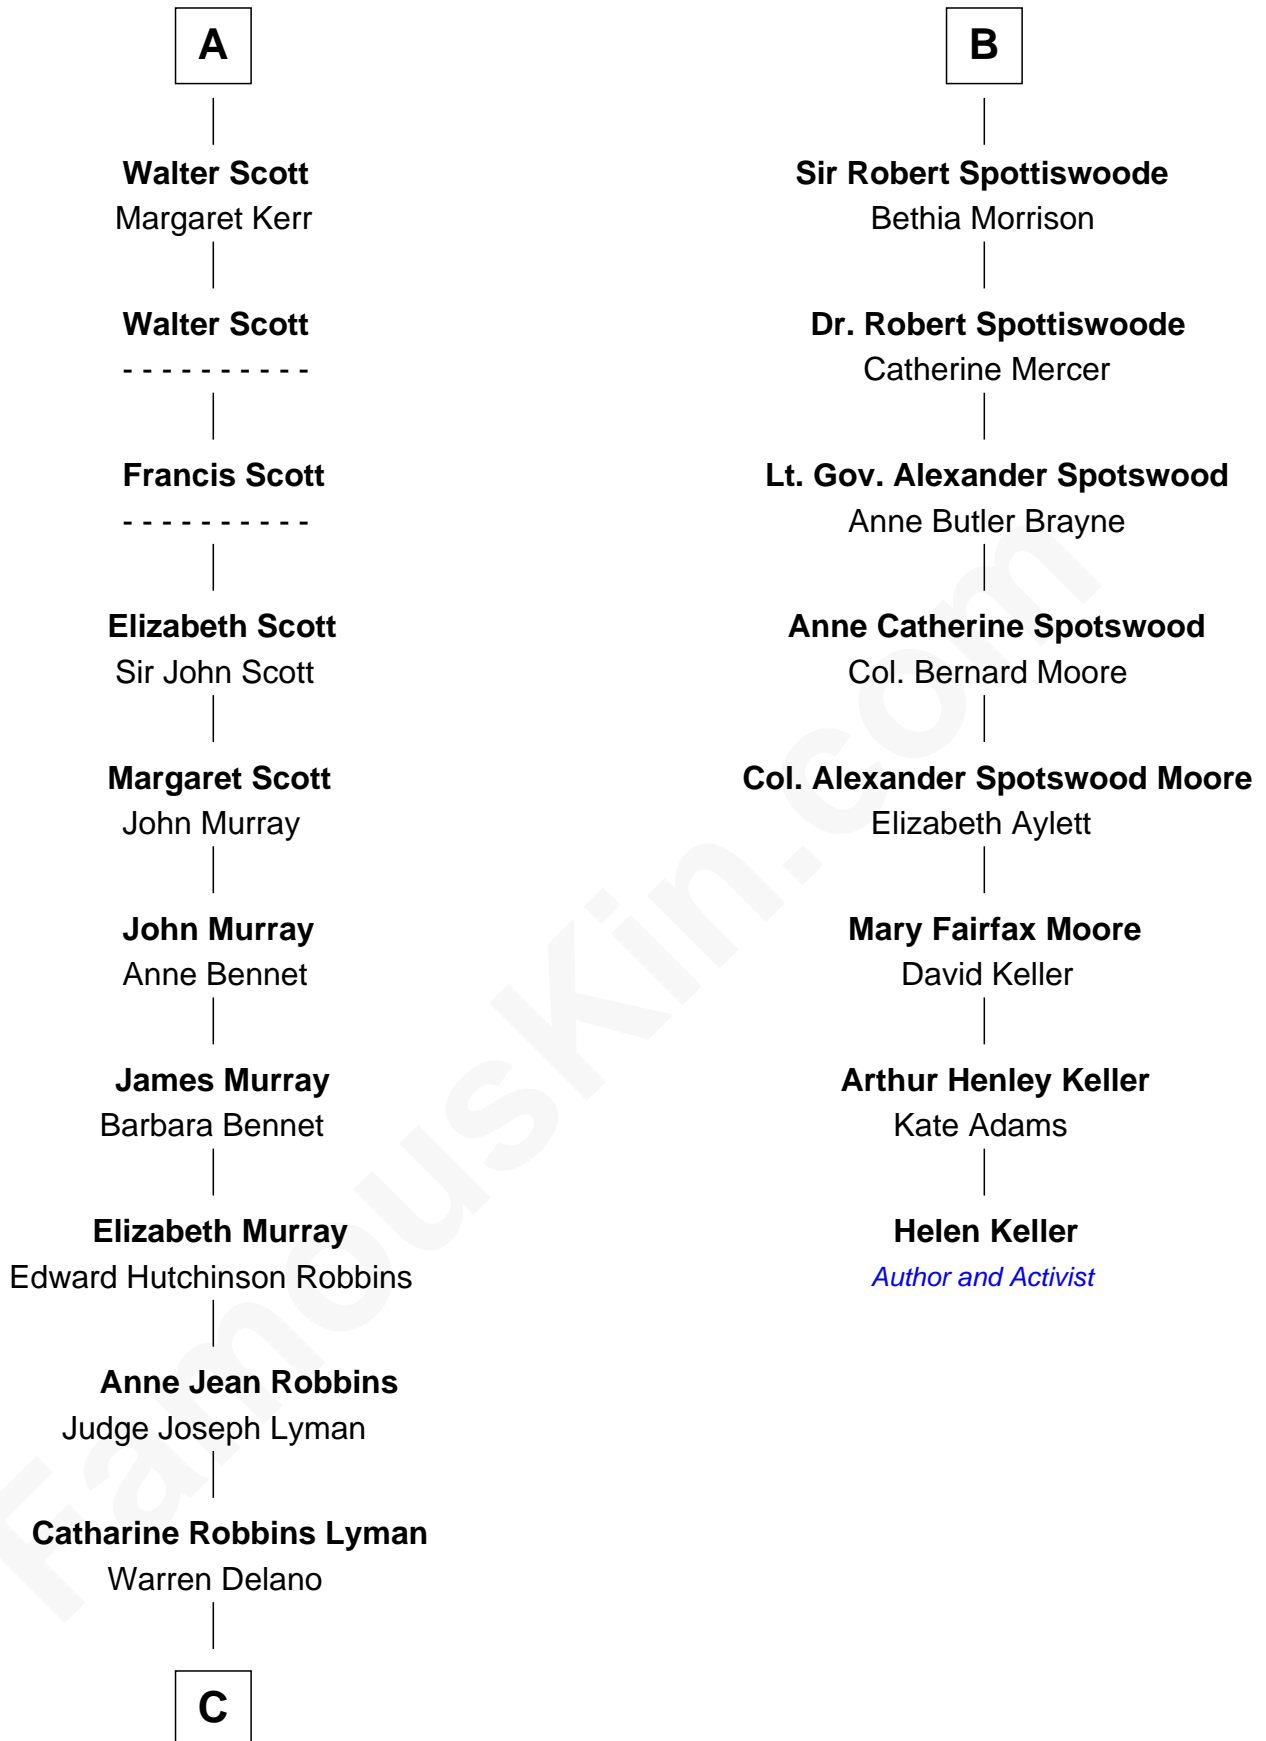

**FamousKin.com**  
**Relationship Chart of**  
**Franklin D. Roosevelt**  
*32nd U.S. President*

**14th cousin 4 times removed of**  
**Helen Keller**  
*Author and Activist*

**C**

—  
**Sara Delano**  
James Roosevelt

—  
**Franklin D. Roosevelt**  
*32nd U.S. President*

FamousKin.com