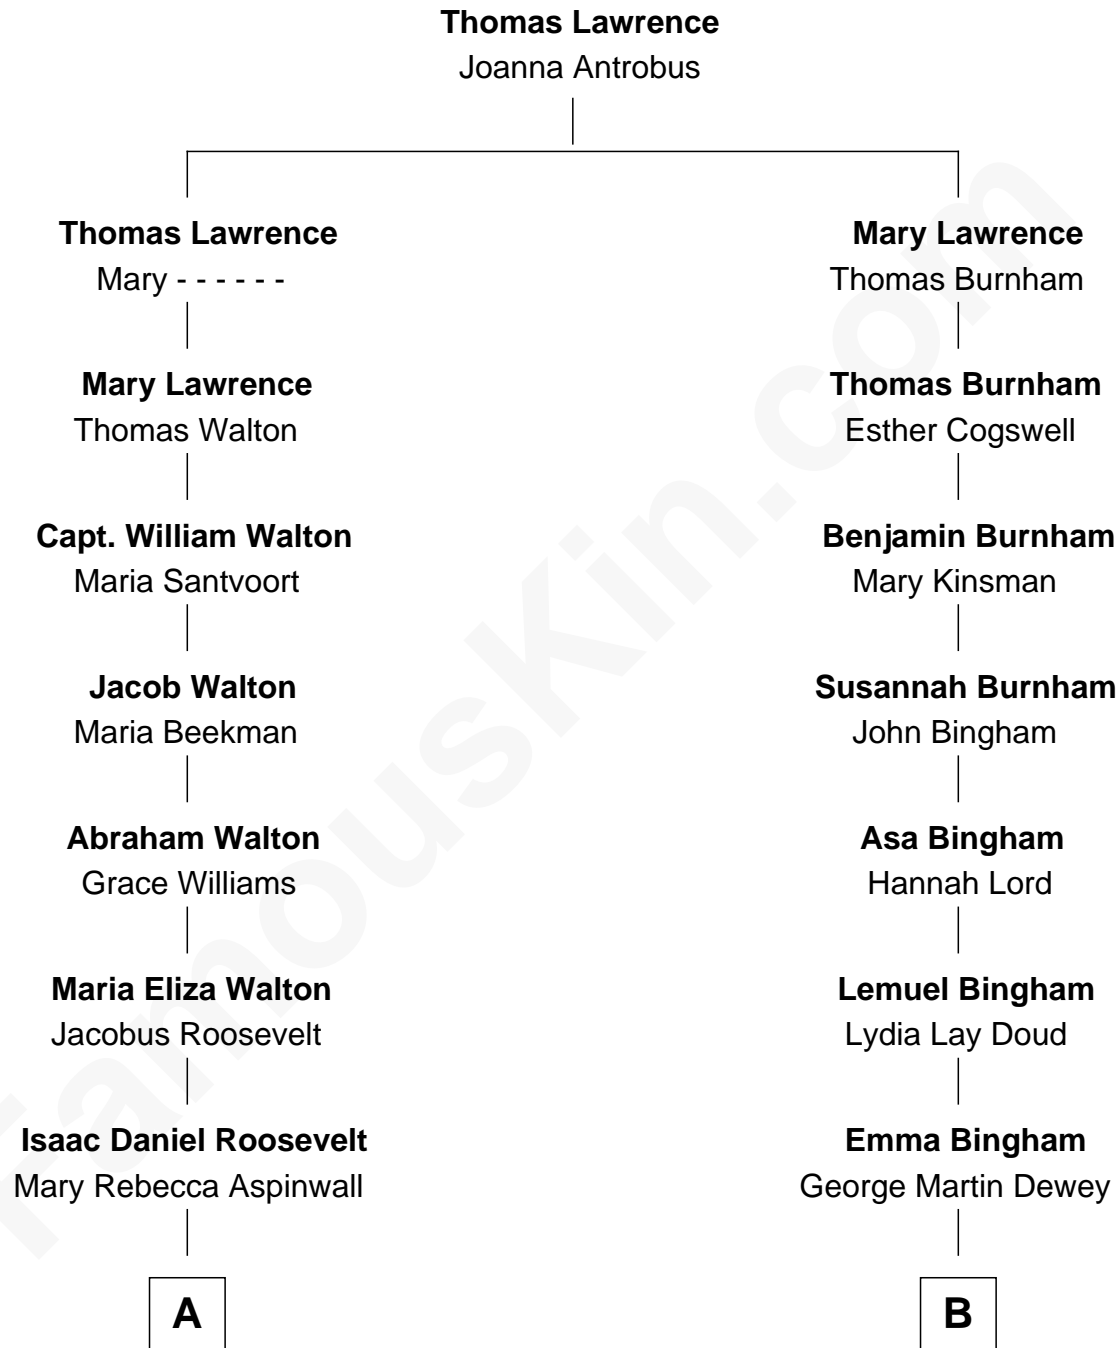

FamousKin.com
Relationship Chart of
Franklin D. Roosevelt
32nd U.S. President

8th cousin of
Thomas Edmund Dewey
47th Governor of New York

A

James Roosevelt

Sara Delano

Franklin D. Roosevelt

32nd U.S. President

B

George Martin Dewey

Annie L. Thomas

Thomas Edmund Dewey

47th Governor of New York

FamousKin.com