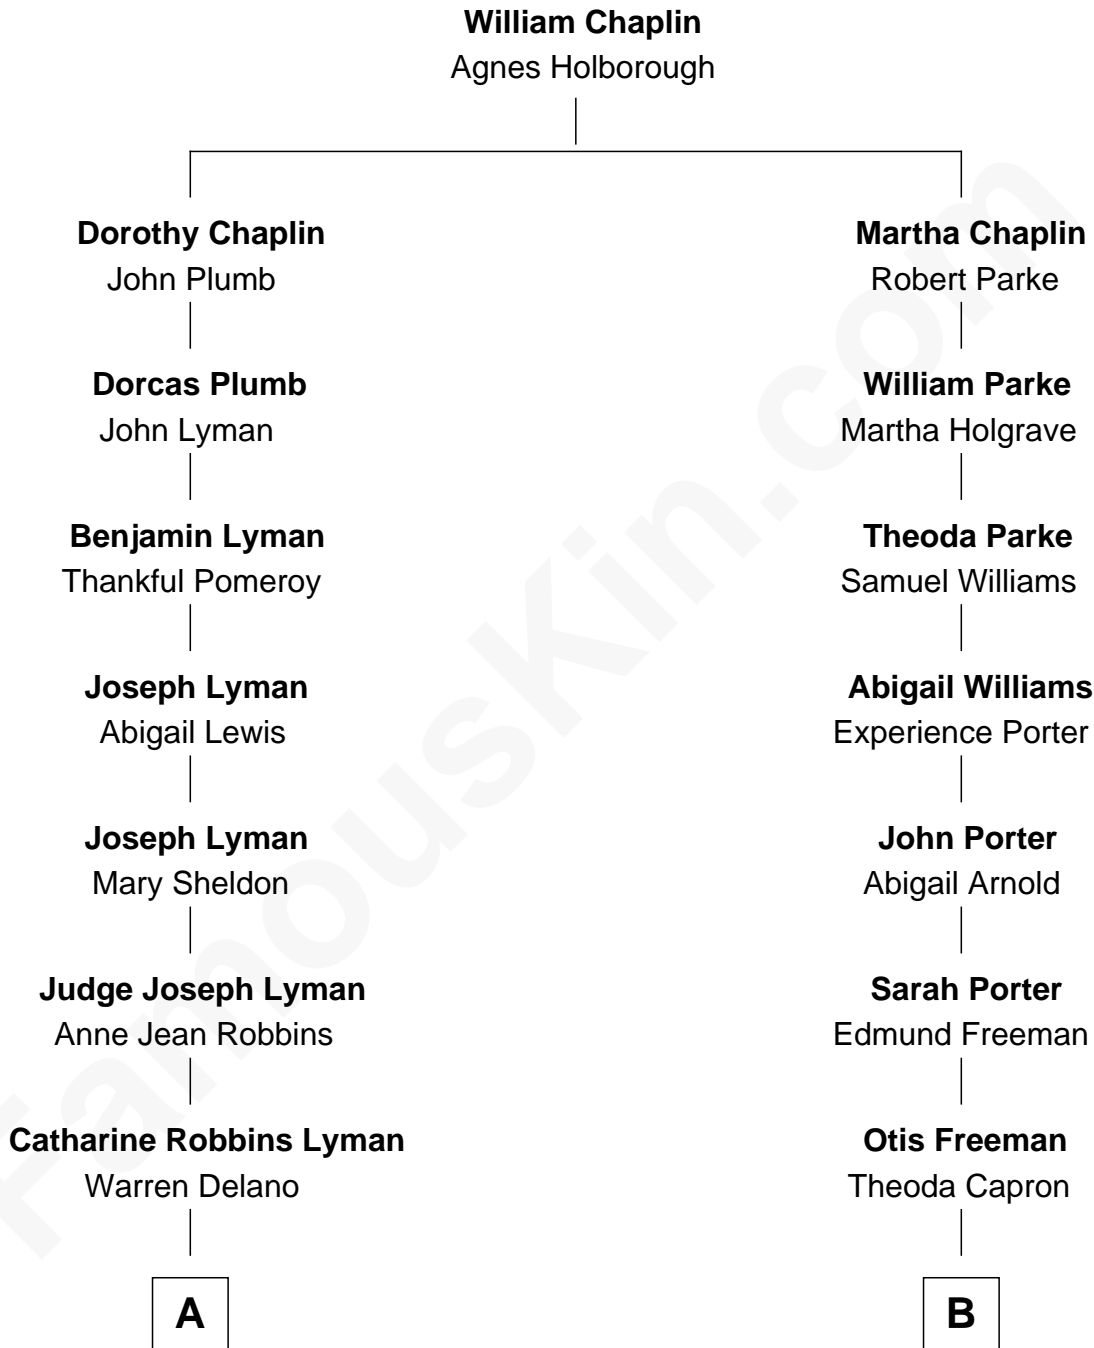

**FamousKin.com**  
**Relationship Chart of**  
**Franklin D. Roosevelt**  
*32nd U.S. President*

**8th cousin 2 times removed of**  
**Thomas Edmund Dewey**  
*47th Governor of New York*

**A**

**Sara Delano**  
James Roosevelt

**Franklin D. Roosevelt**  
*32nd U.S. President*

**B**

**Harriet B. Freeman**  
Granville Dewey

**George Martin Dewey**  
Emma Bingham

**George Martin Dewey**  
Annie L. Thomas

**Thomas Edmund Dewey**  
*47th Governor of New York*