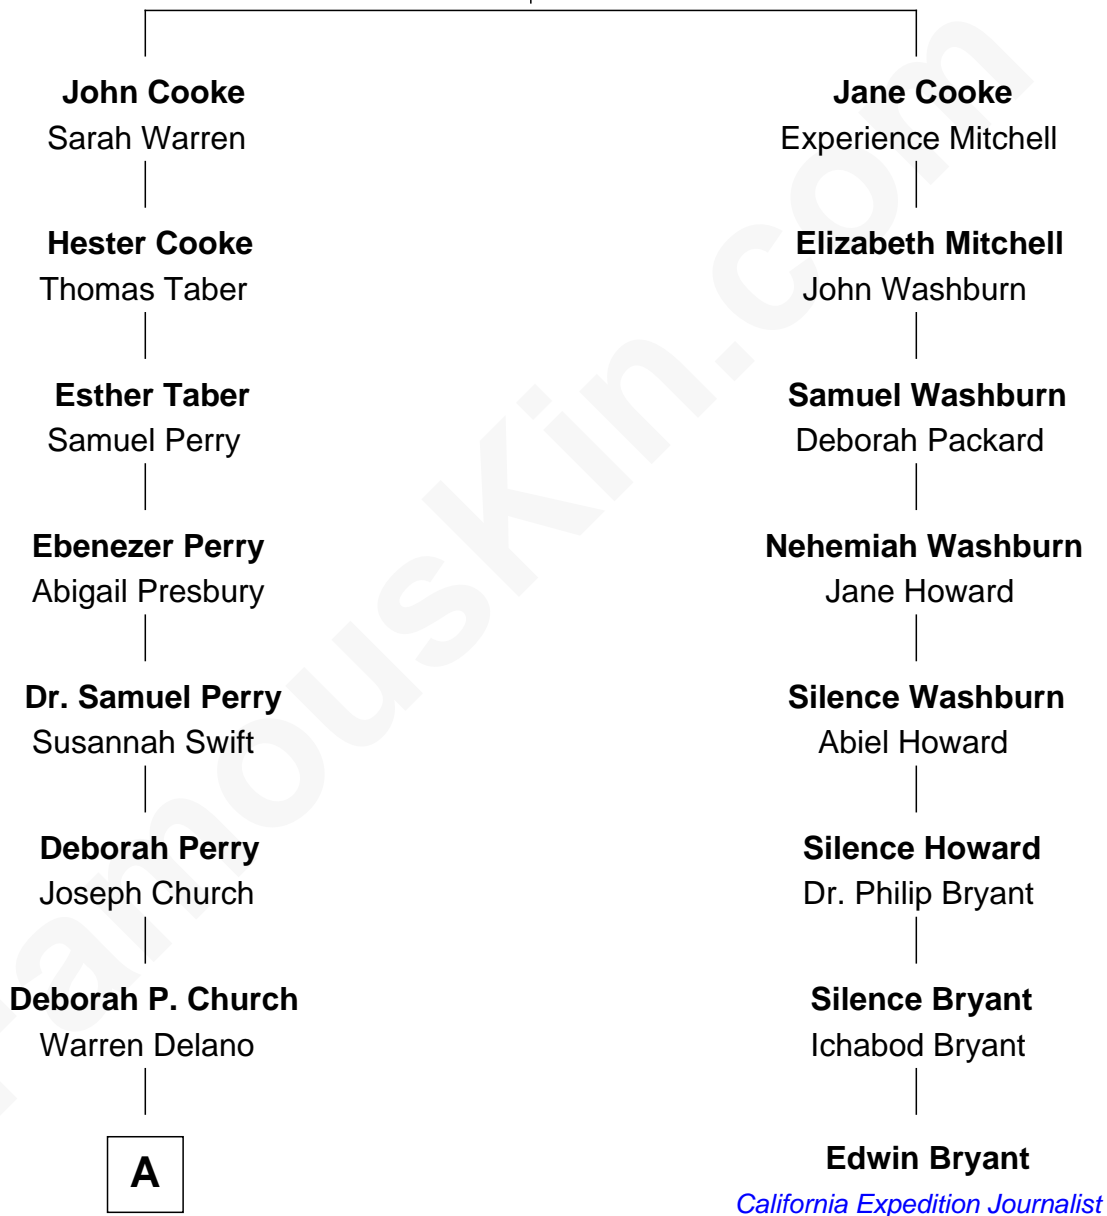

FamousKin.com
Relationship Chart of
Franklin D. Roosevelt
32nd U.S. President

7th cousin 2 times removed of
Edwin Bryant
California Expedition Journalist

Francis Cooke
 Hester le Mahieu

A

—
Warren Delano
Catharine Robbins Lyman

—
Sara Delano
James Roosevelt

—
Franklin D. Roosevelt
32nd U.S. President

FamousKin.com